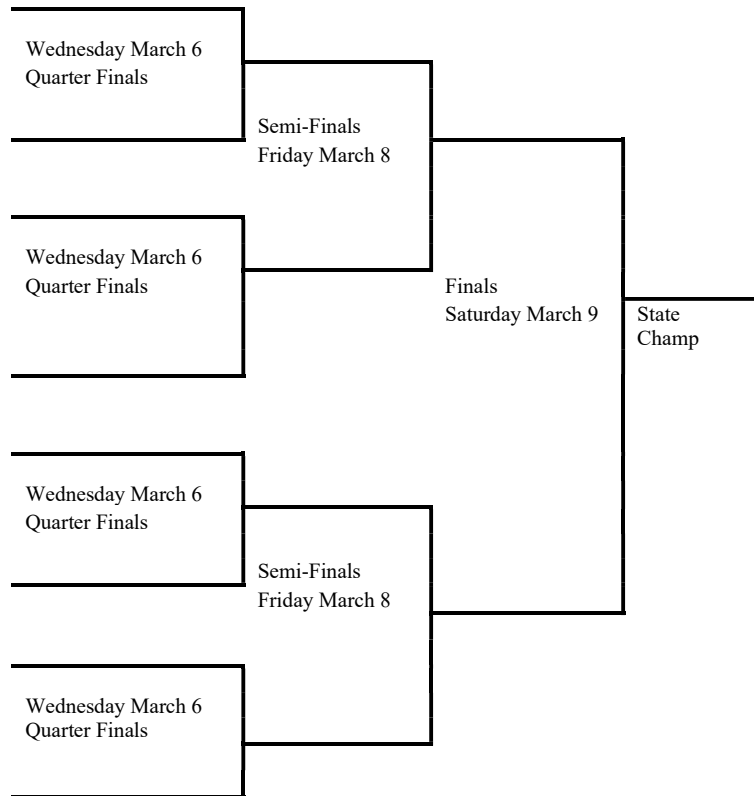

REGIONAL CONSOLATION

All games at 2 pm		All games at 6 pm (if only one game 6:30)	
NW CLASSEN 22	AT: EDMOND NORTH GAME 9 Friday MOORE 51	MOORE 43	AT: EDMOND NORTH GAME 13- Sat. 6:00 YUKON 55
EISENHOWER 41	AT: YUKON GAME 10 Friday DEER CREEK 47	DEER CREEK 35	AT: YUKON GAME 14 Sat. 6:30 ED SANTA FE 49
CAPITOL HILL 8	AT: PC WEST GAME 11 Friday PIEDMONT 51	PIEDMONT 55	AT: PC WEST GAME 15 Sat. 6:30 NORMAN NORTH 52
NORMAN 70	AT: PC NORTH GAME 12 Friday LAWTON 35	NORMAN 61	AT: PC NORTH GAME 16 Sat. 6:30 WESTMOORE 42

AREA TOURNAMENT

All games at 6 or 7:30		All games at 2 or 3:30	
PIEDMONT 51	Thursday Game 1- 7:30 PM AT: SHAWNEE	NORMAN	Sat., 2:00 PM Game 5 AT: SHAWNEE
NORMAN 54		MUSTANG	Loser Game 2
EDMOND NORTH 56	Thursday Game 2- 6:00 PM AT: SHAWNEE	EDMOND NORTH	Winner Advance to State
MUSTANG 40			
YUKON 42	Thursday Game 3- 7:30 PM AT: NOBLE	YUKON	Sat., 3:30 PM Game 6 AT: SHAWNEE
EDMOND SANTA FE 38		PC NORTH	Loser Game 4
PC WEST 62	Thursday Game 4- 6:00 PM AT: NOBLE	PC WEST	Winner Advance to State
PC NORTH 52			

STATE TOURNAMENT March 6-7-8-9

The final 8 teams will rank to seed the State Tournament

Teams on the top lines of the bracket shall wear **white** colored uniforms.