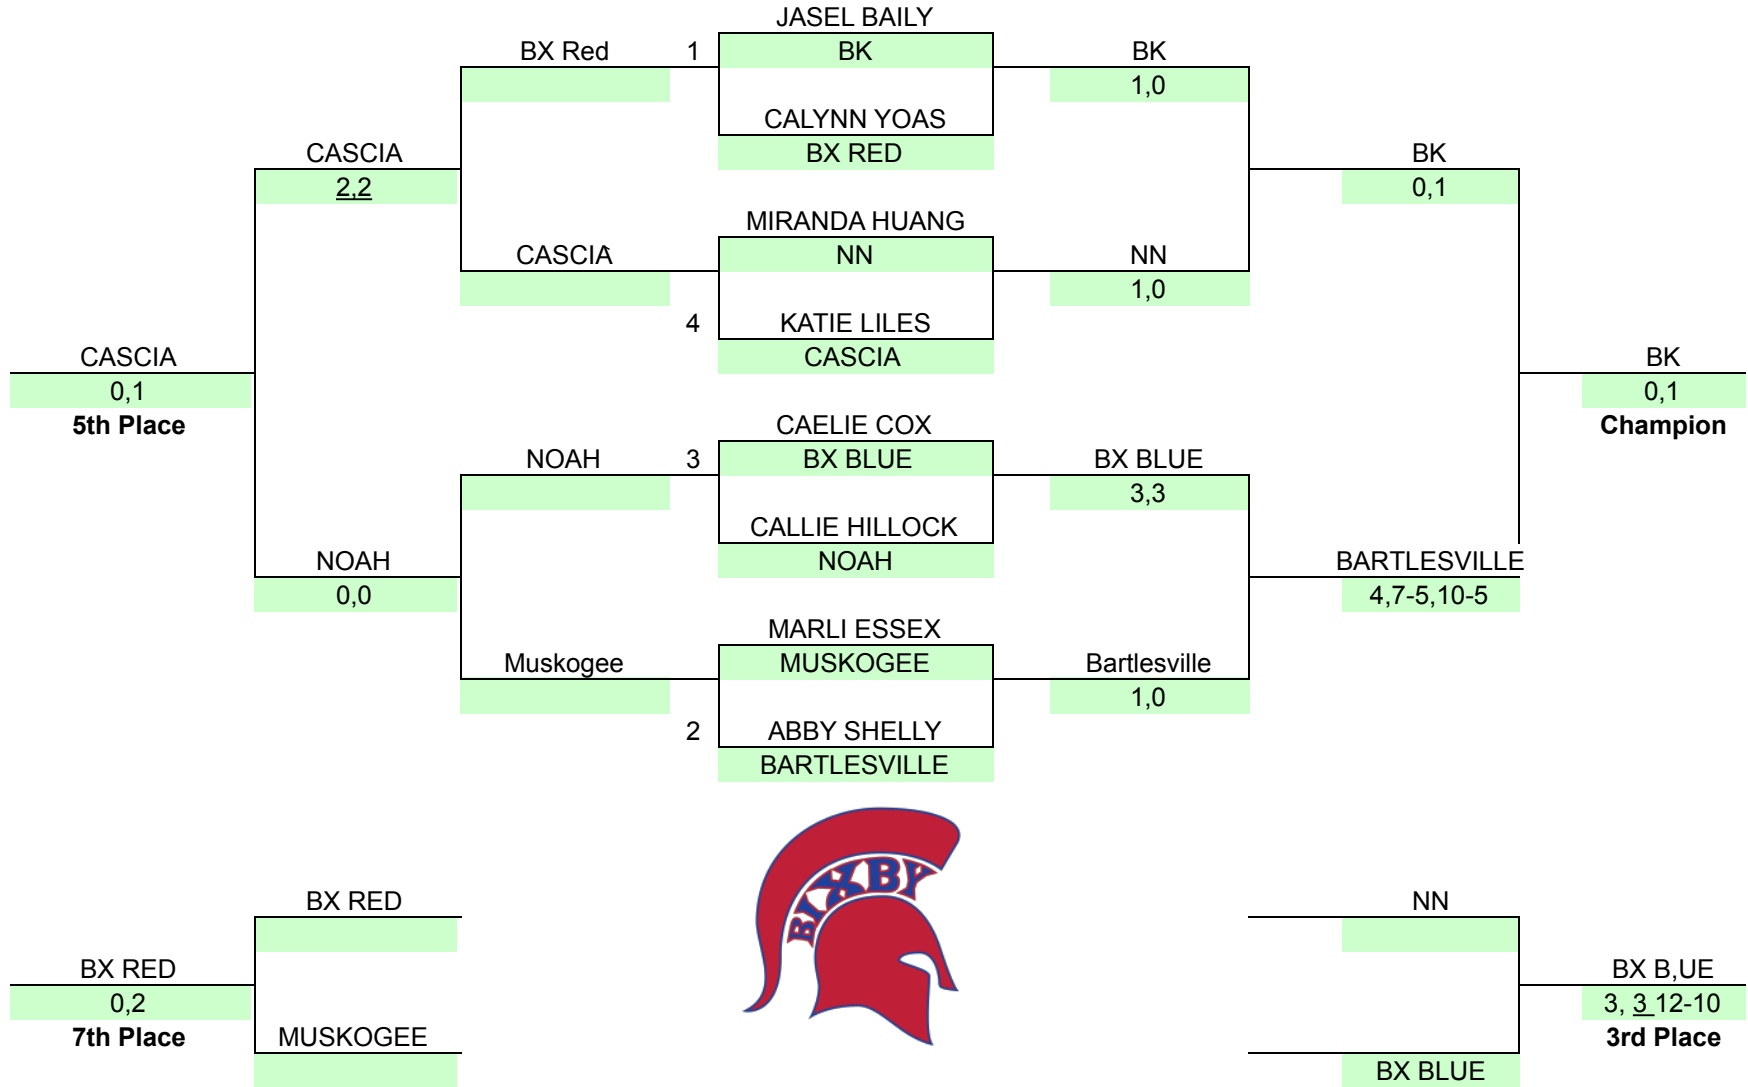

**#1 Singles
GIRLS**

BIXBY ___ INVITATIONAL ___ Tournament

**3/26/2024
Date**

**#2 Singles
GIRLS**

BIXBY ___ INVITATIONAL ___ Tournament

**3/26/2024
Date**

**#1 Doubles
GIRLS**

BIXBY ___ INVITATIONAL ___ Tournament

**3/26/2024
Date**

**#2 Doubles
GIRLS**

BIXBY INVITATIONAL Tournament

**3/26/2024
Date**