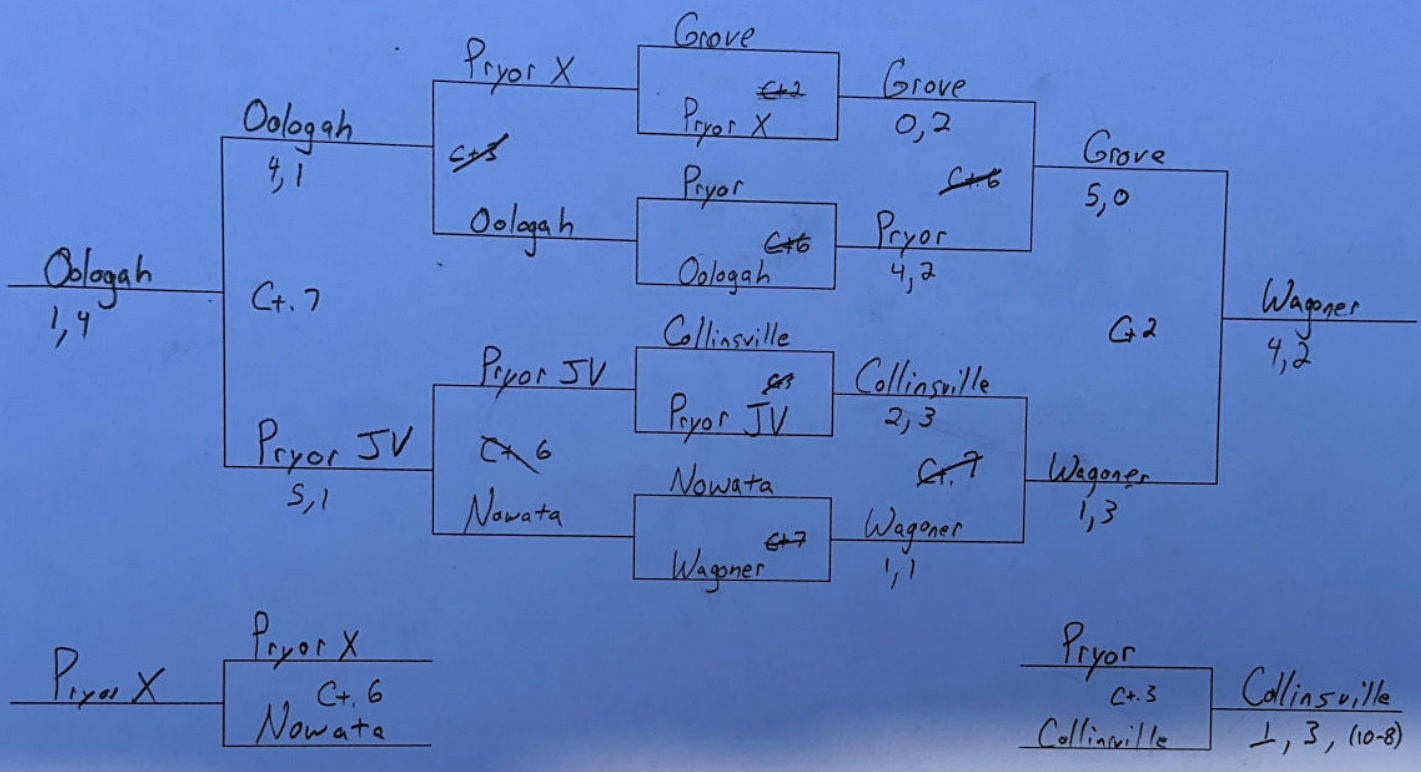

# Jim Hollis Pryor Invitational Tennis Tournament

Team/Event	#1 - Singles	#2 - Singles	#1 - Doubles	#2 - Doubles	Total Points
Collinsville	2	2	6	7	17
Grove	9	5	7	9	30
Miami	1	1	—	1	3
Nowata	4	3	2	2	11
Oologah	5	6	4	3	18
Pryor	7	7	5	5	24
Pryor JV	6	4	3	4	17
Wagoner	3	9	9	6	27

28 - 33

27 - 24

27 - 25

5<sup>th</sup>

1<sup>st</sup>

8<sup>th</sup>

7<sup>th</sup>

4<sup>th</sup>

3<sup>rd</sup>

5<sup>th</sup>

2<sup>nd</sup>

#1 SINGLES

#1 DOUBLES

#2 DOUBLES