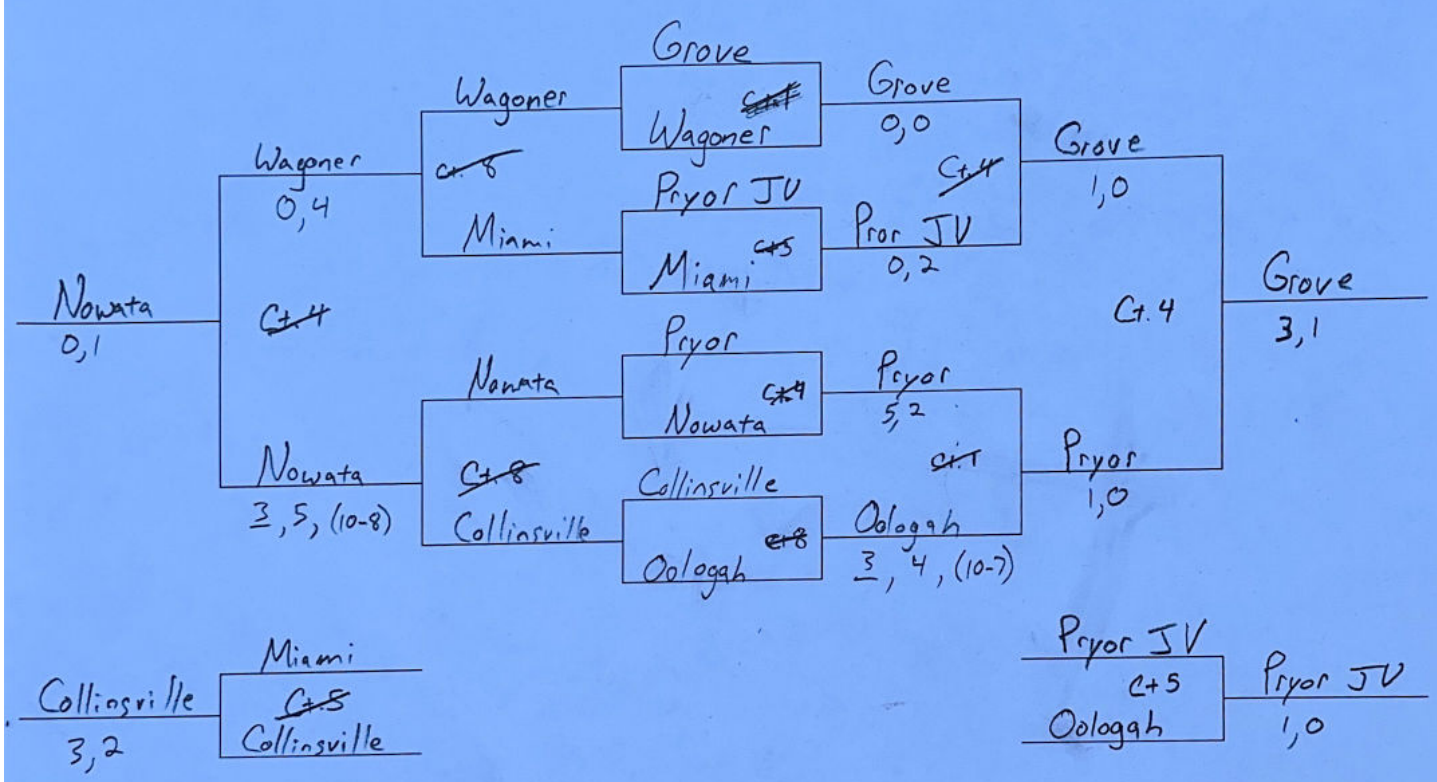

# Jim Hollis Pryor Invitational Tennis Tournament

Team/Event	#1 - Singles	#2 - Singles	#1 - Doubles	#2 - Doubles	Total Points
Collinsville	2	2	6	7	17
Grove	9	5	7	9	30
Miami	1	1	—	1	3
Nowata	4	3	2	2	11
Oologah	5	6	4	3	18
Pryor	7	7	5	5	24
Pryor JV	6	4	3	4	17
Wagoner	3	9	9	6	27

28 - 33

27 - 24

27 - 25

5<sup>th</sup>

1<sup>st</sup>

8<sup>th</sup>

7<sup>th</sup>

4<sup>th</sup>

3<sup>rd</sup>

5<sup>th</sup>

2<sup>nd</sup>

#1 SINGLES

#1 DOUBLES

#2 DOUBLES