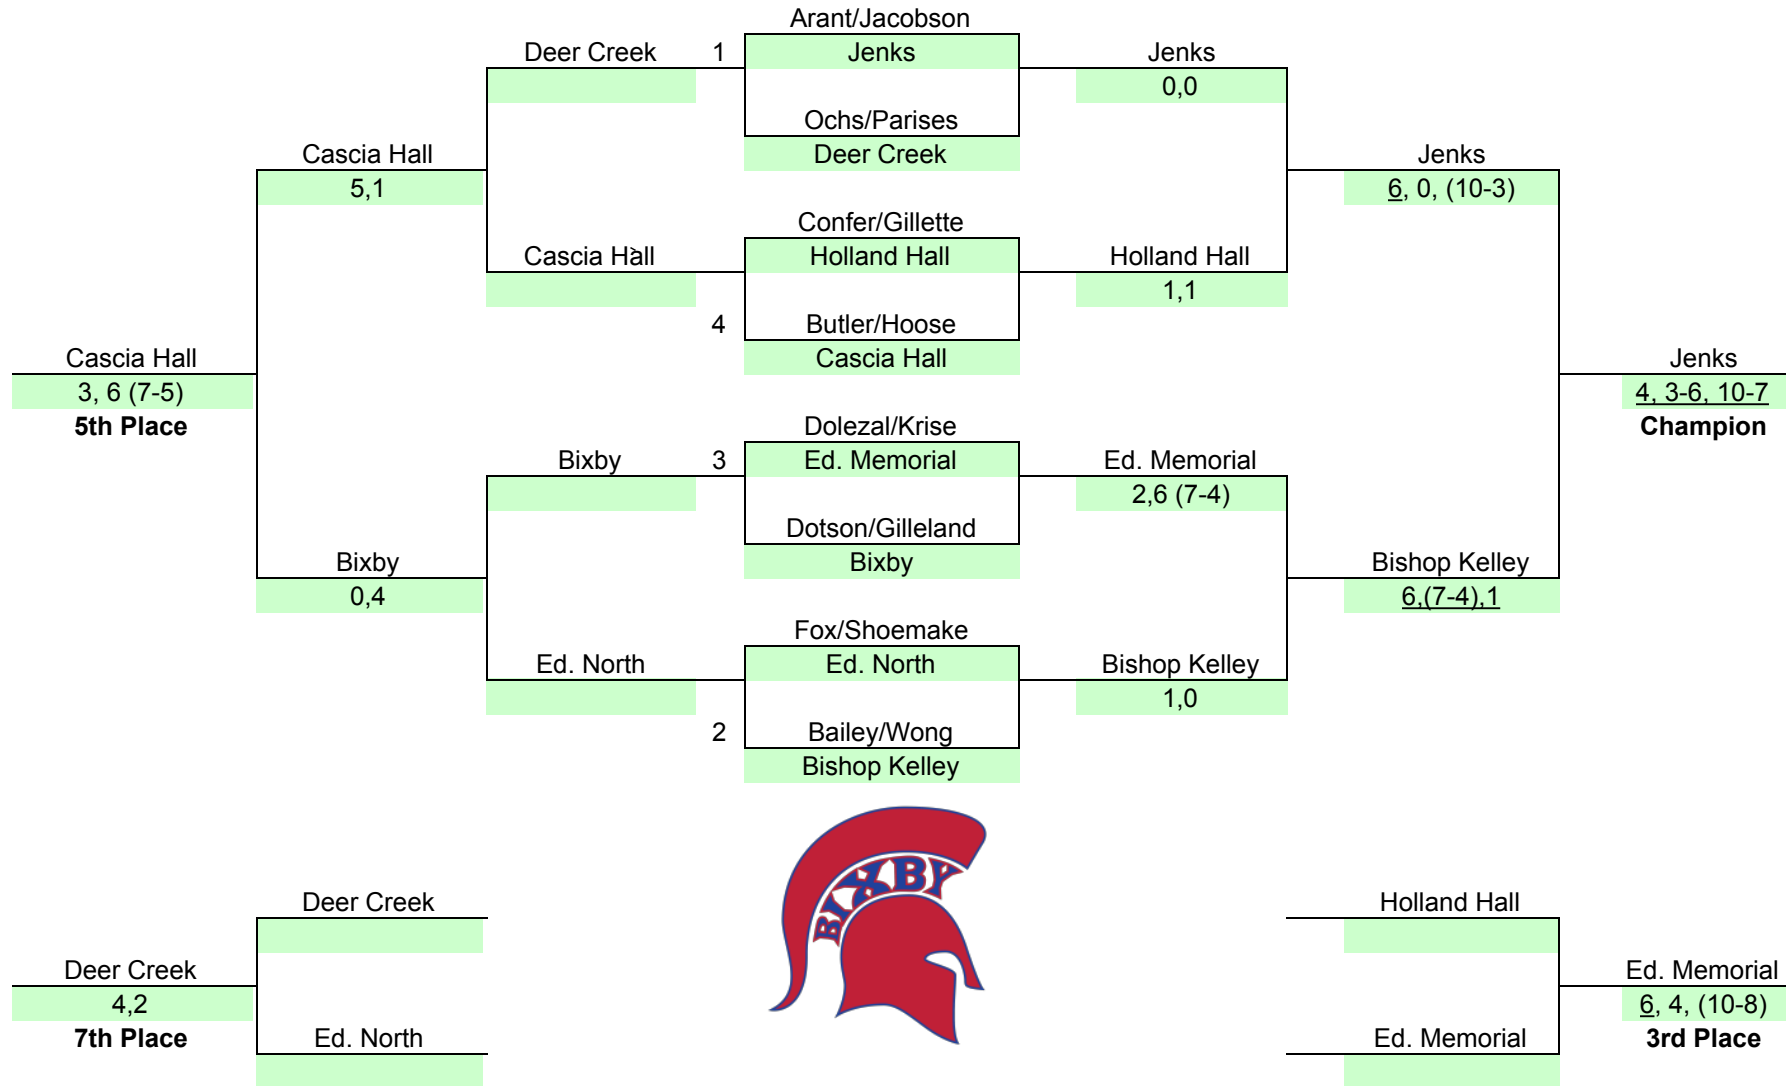

**#1 Singles  
GIRLS**

**BIXBY SPARTAN CLASSIC Tournament**

**4/11/2024**

**Date**

**#2 Singles  
GIRLS**

**BIXBY \_\_SPARTAN CLASSIC\_\_ Tournament**

**4/11/2024  
Date**

**#1 Doubles  
GIRLS**

**BIXBY \_\_SPARTAN CLASSIC\_\_ Tournament**

4/11/2024

**Date**

**#2 Doubles  
GIRLS**

**BIXBY \_\_SPARTAN CLASSIC\_\_ Tournament**

**4/11/2024  
Date**