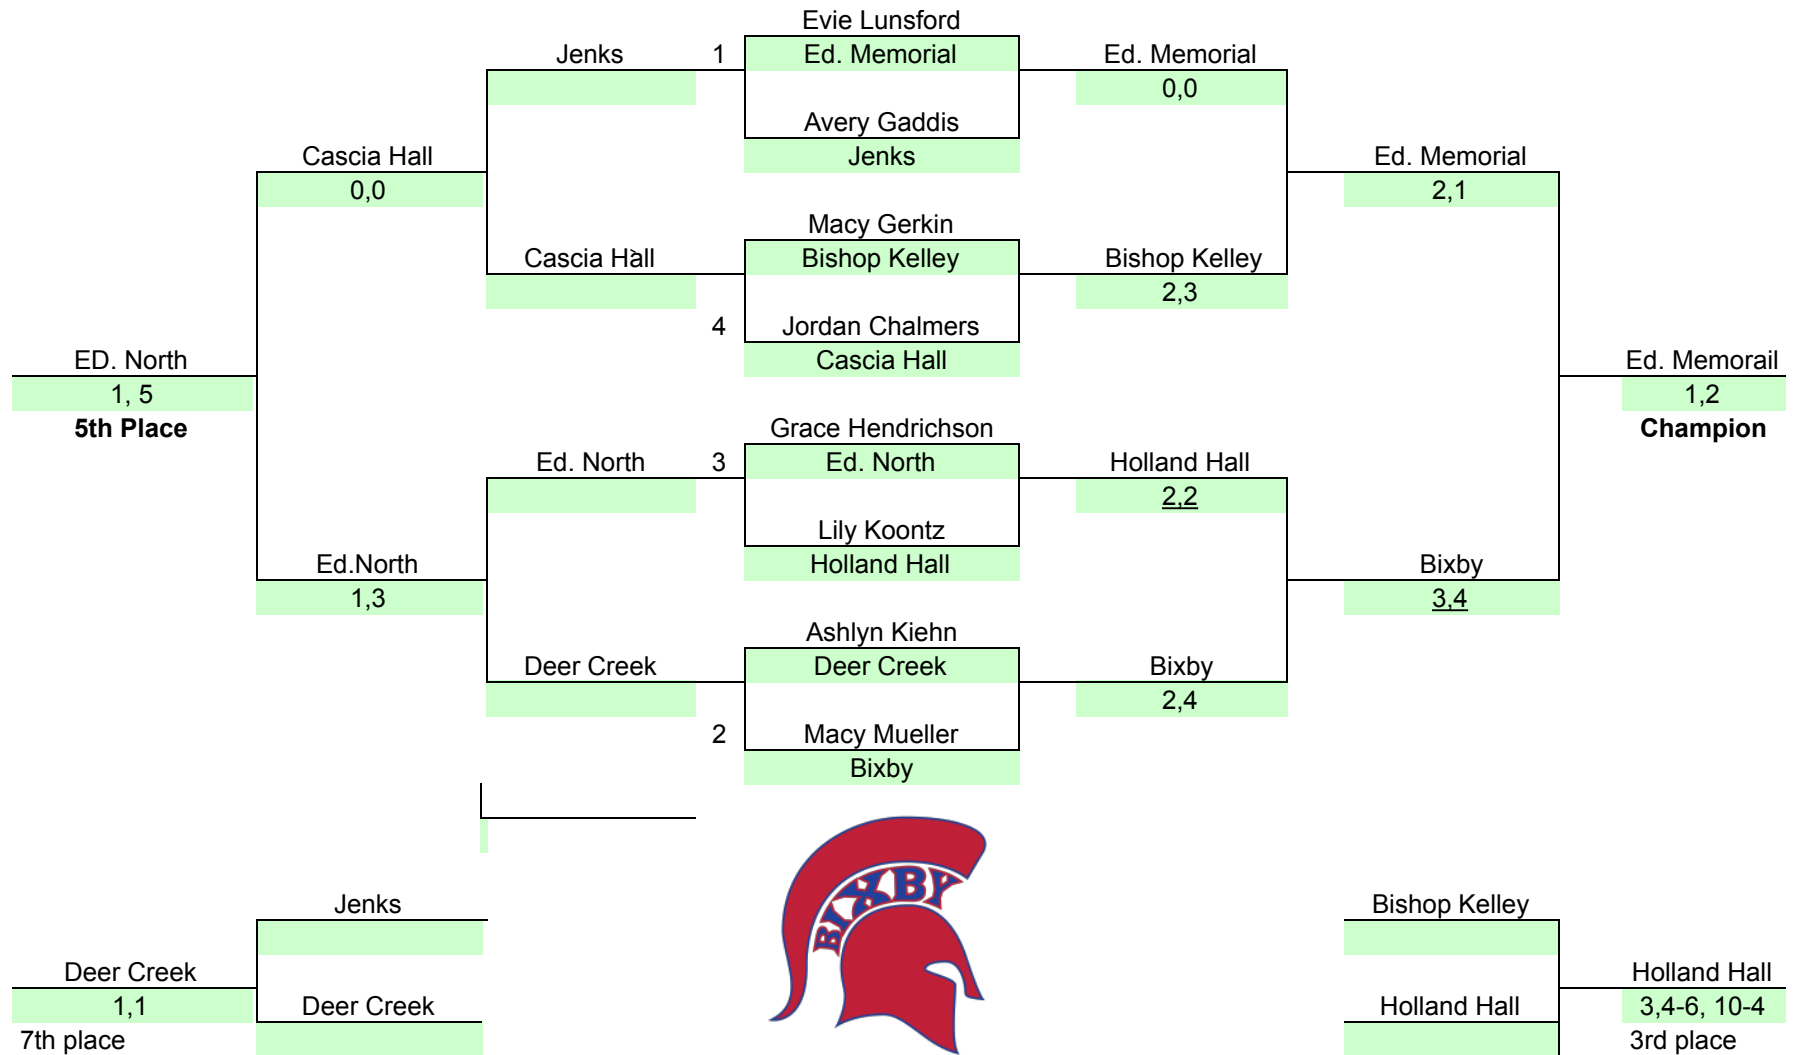

**#1 Singles  
GIRLS**

**BIXBY SPARTAN CLASSIC Tournament**

**4/11/2024**

**Date**

**#2 Singles  
GIRLS**

**BIXBY \_\_SPARTAN CLASSIC\_\_ Tournament**

**4/11/2024  
Date**

**#1 Doubles  
GIRLS**

**BIXBY \_\_SPARTAN CLASSIC\_\_ Tournament**

4/11/2024

**Date**

**#2 Doubles  
GIRLS**

**BIXBY \_\_SPARTAN CLASSIC\_\_ Tournament**

**4/11/2024  
Date**