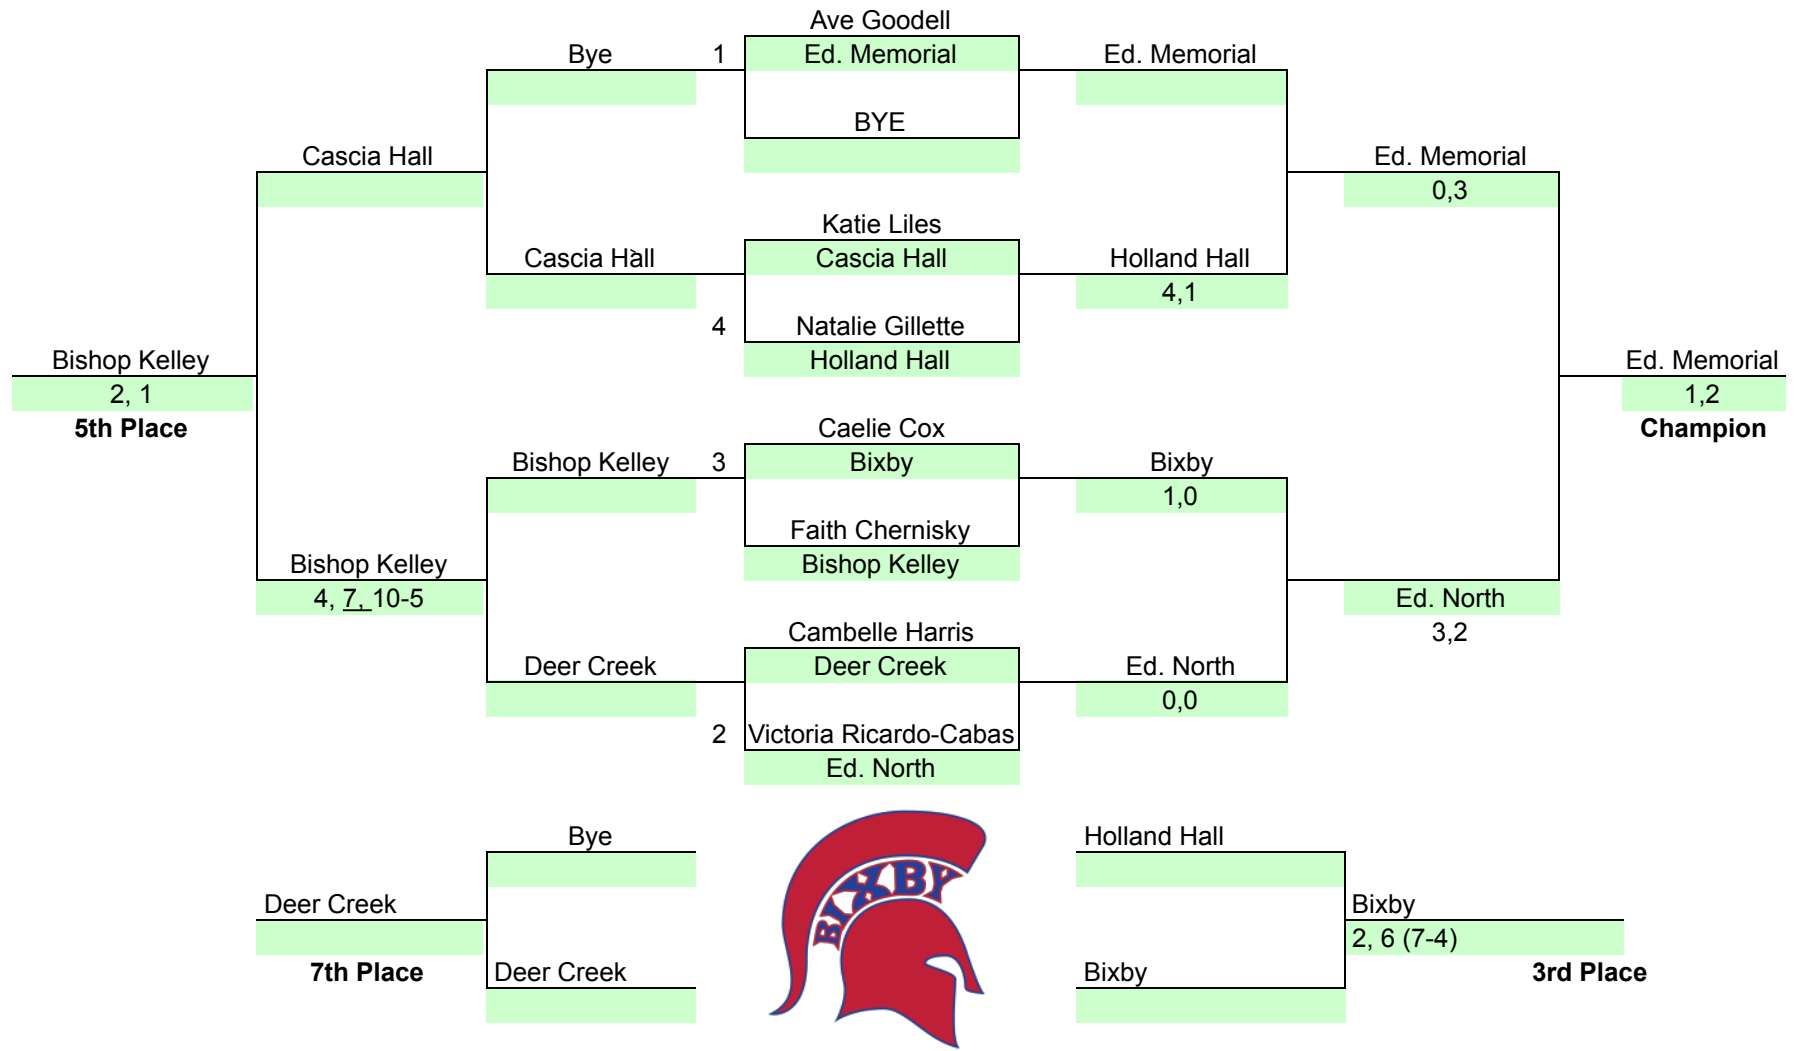

**#1 Singles  
GIRLS**

**BIXBY SPARTAN CLASSIC Tournament**

**4/11/2024**

**Date**

**#2 Singles  
GIRLS**

**BIXBY \_\_SPARTAN CLASSIC\_\_ Tournament**

**4/11/2024  
Date**

**#1 Doubles  
GIRLS**

**BIXBY \_\_SPARTAN CLASSIC\_\_ Tournament**

4/11/2024

**Date**

**#2 Doubles  
GIRLS**

**BIXBY \_\_SPARTAN CLASSIC\_\_ Tournament**

**4/11/2024  
Date**