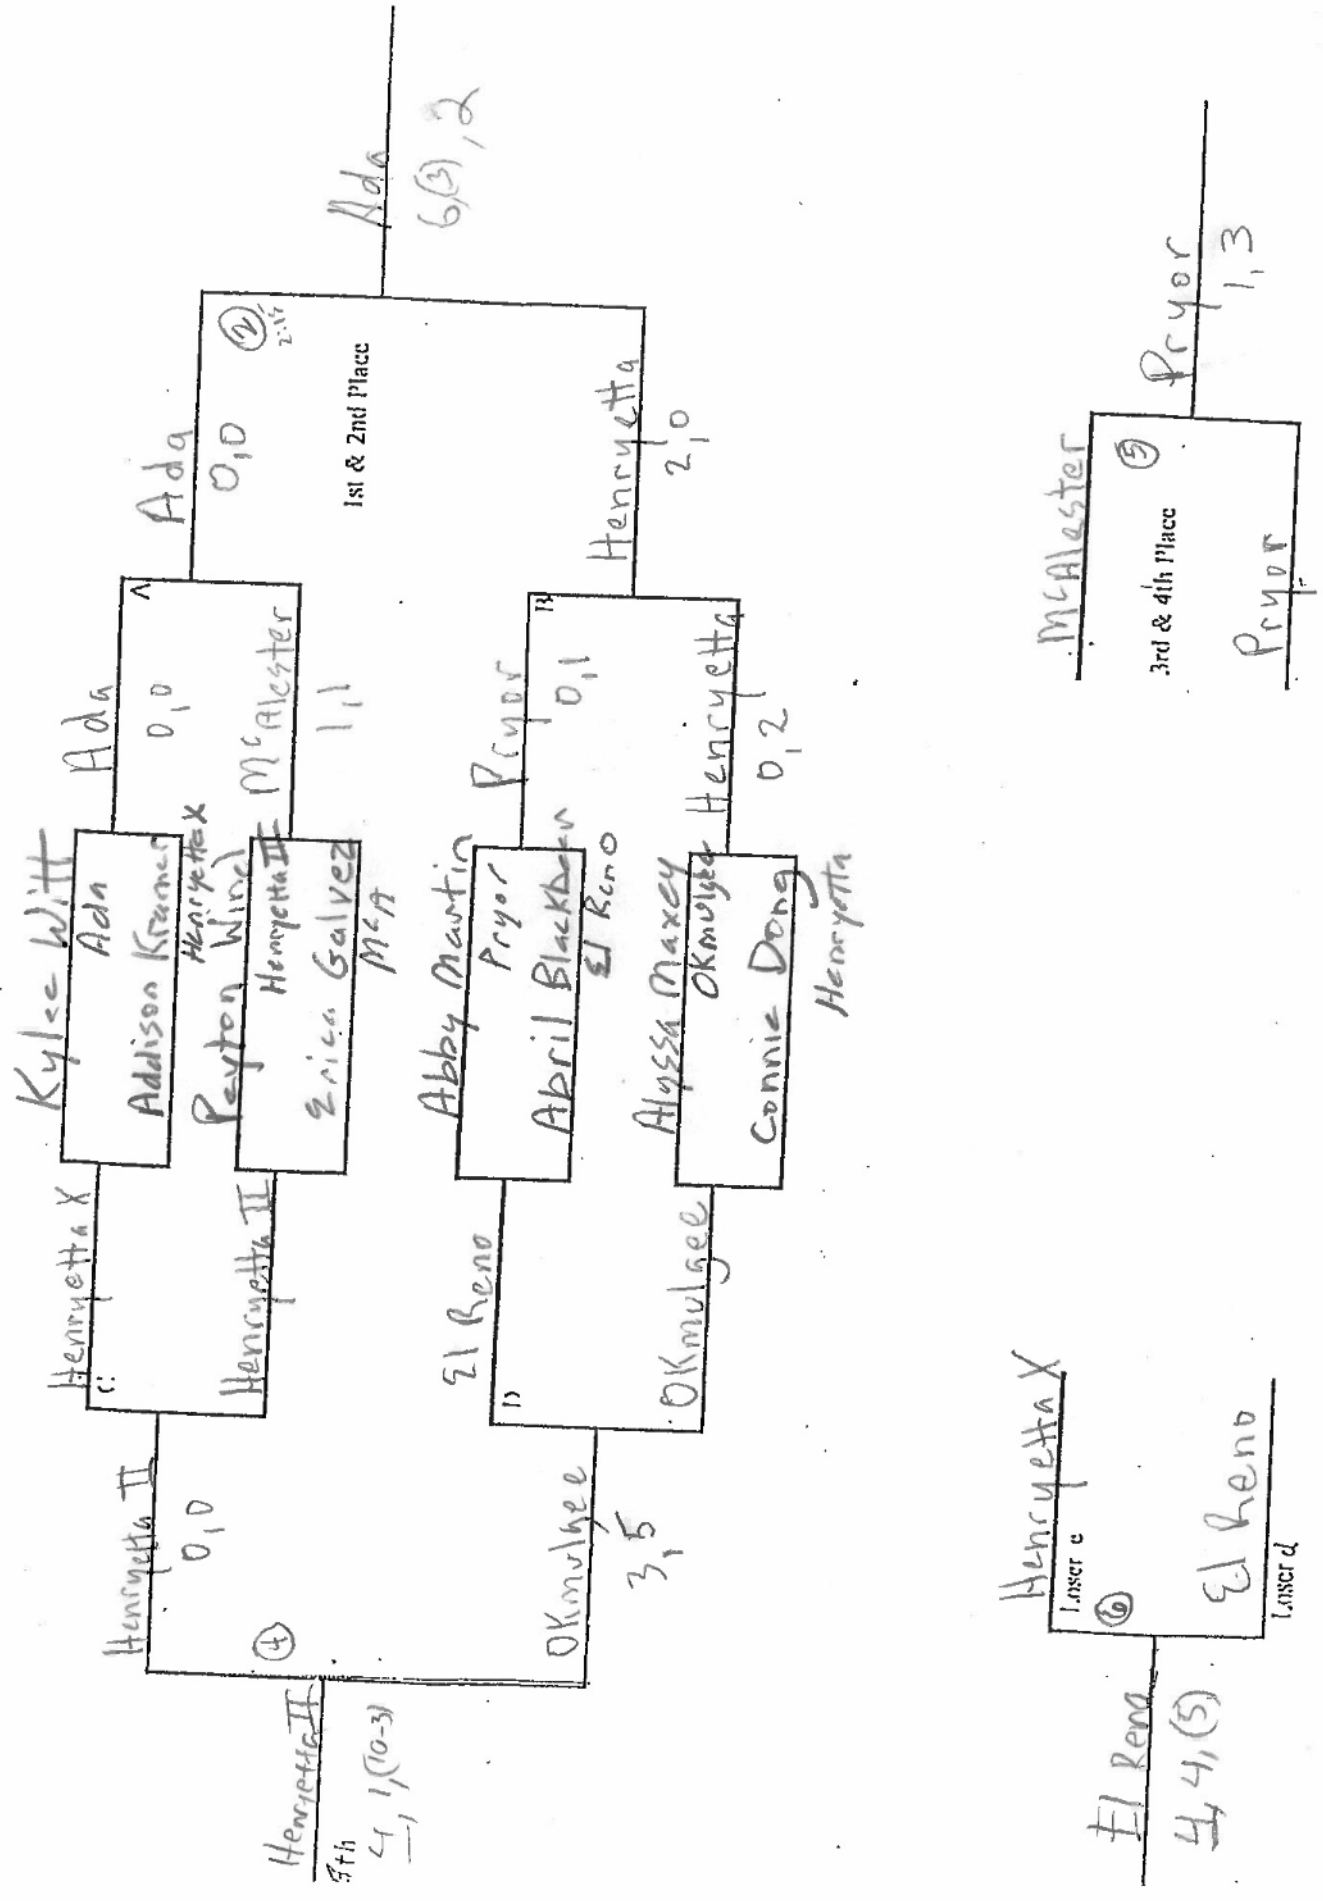

EVENT 15

Henryetta I International Tournament

EVENT 25

Henryetta L1 Tation
Tournament

EV. I ID

Henryetta + ITATIONAL Tournament

EVENT

2D

Henryetta + Ta Tournament

S C O R E SHEET

SCORING: 1st = 9, 2nd = 7, 3rd = 6, 4th = 5, 5th = 4, 6th = 3, 7th = 2, 8th = 1

SCHOOL	#1 SINGLES	#2 SINGLES	#1 DOUBLES	#2 DOUBLES	TOTAL	PLACE
Ada	9	9	9	9	36	1st
El Reno	4	1	5	2	12	T-5
Harrah	5	1	3	4	12	T-5
Henryetta	7	7	7	7	28	2nd
Henryetta II	3	4	6	5	18	4th
McAlester	1	5	2	3	11	7th
Okmulgee	1	3	1	1	3	
Pryor	6	6	4	6	22	3rd