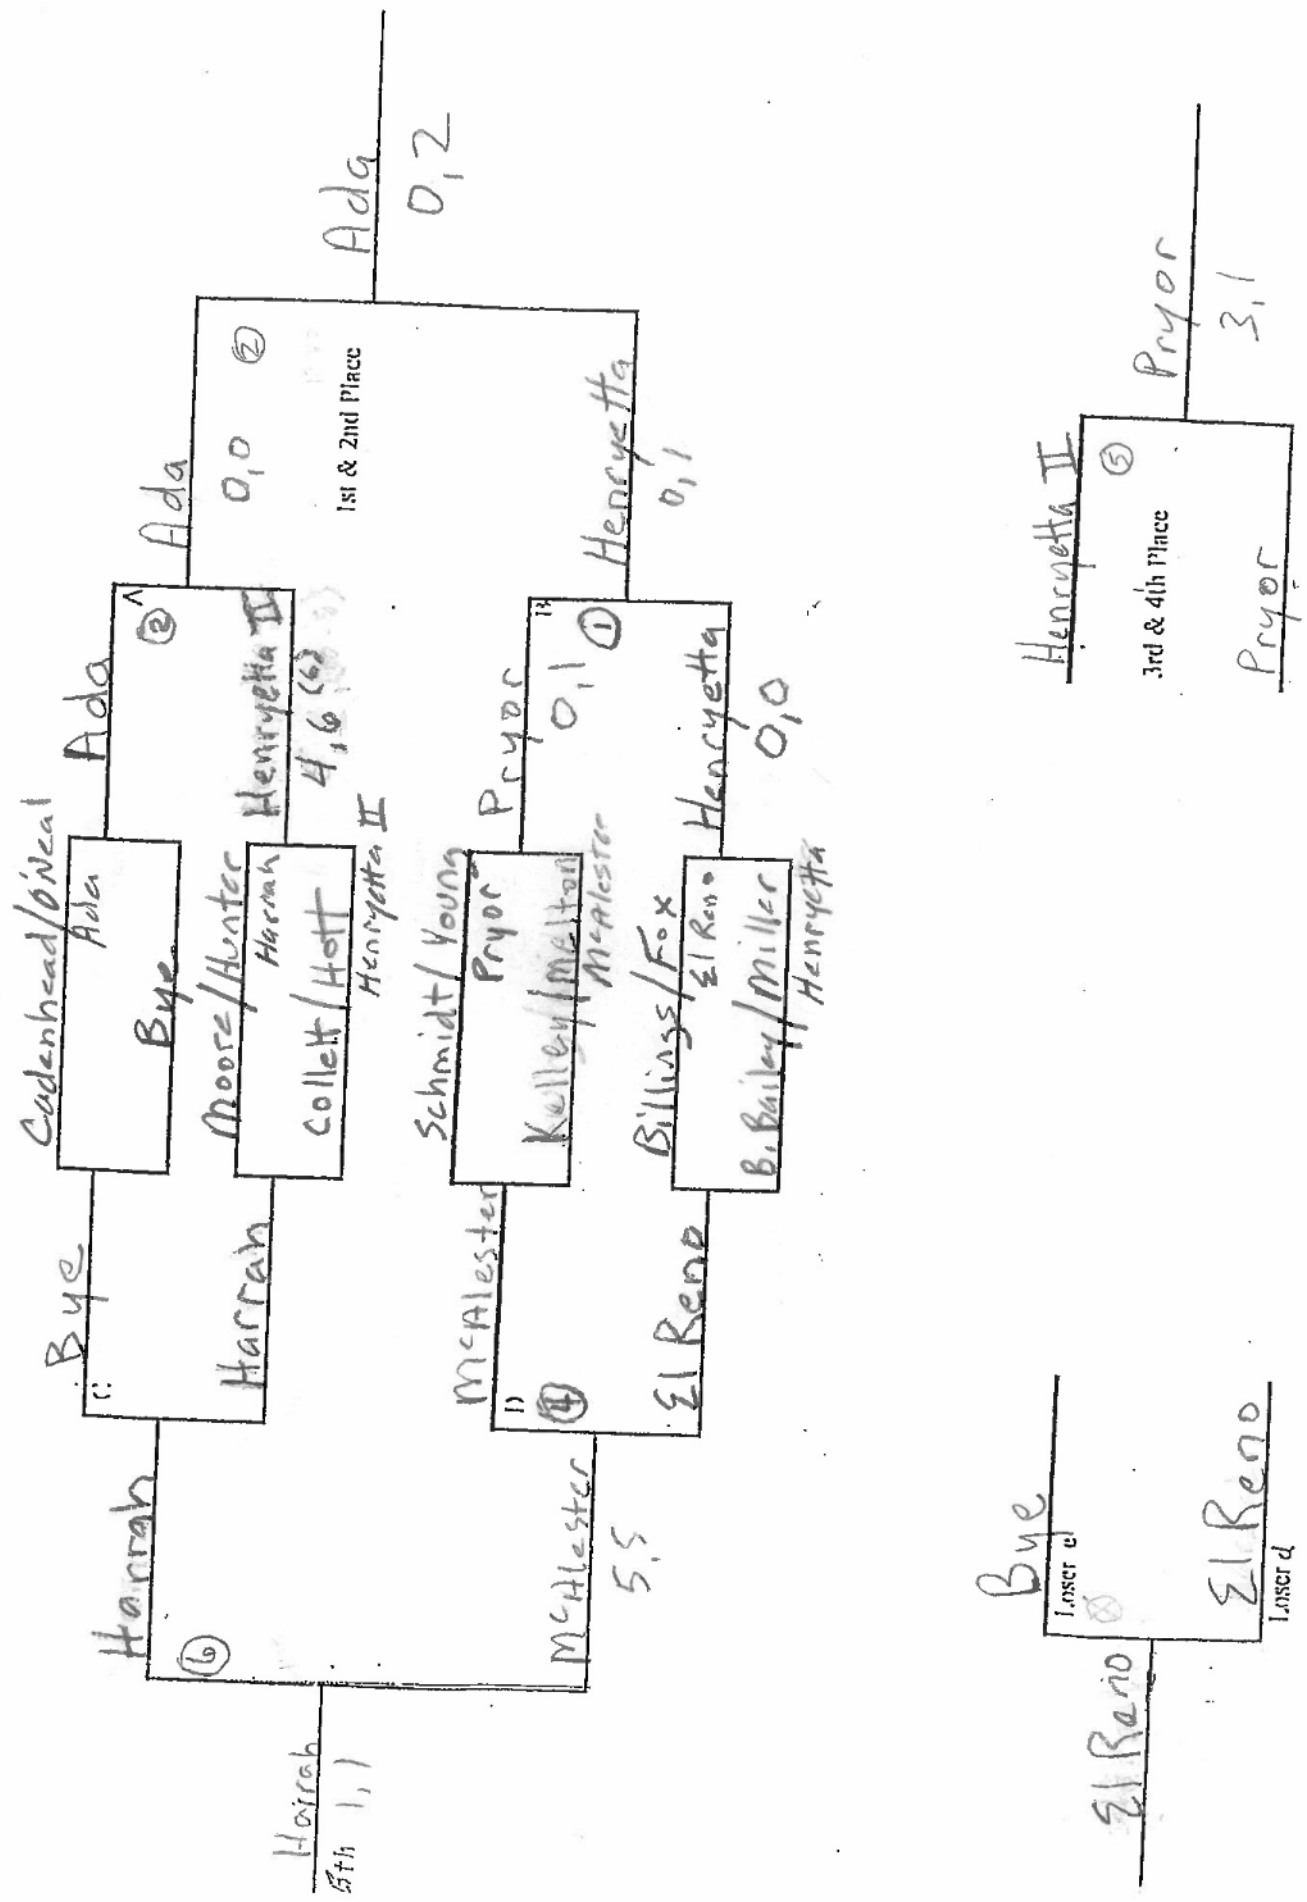

EVENT 15

Henryetta I International Tournament

EVENT 25

Henryetta L1 Tation
Tournament

EV. I ID

Henryetta + ITATIONAL Tournament

EVENT

2D

Henryetta + Ta Tournament

S C O R E SHEET

SCORING: 1st = 9, 2nd = 7, 3rd = 6, 4th = 5, 5th = 4, 6th = 3, 7th = 2, 8th = 1

SCHOOL	#1 SINGLES	#2 SINGLES	#1 DOUBLES	#2 DOUBLES	TOTAL	PLACE
Ada	9	9	9	9	36	1st
El Reno	4	1	5	2	12	T-5
Harrah	5	1	3	4	12	T-5
Henryetta	7	7	7	7	28	2nd
Henryetta II	3	4	6	5	18	4th
McAlester	1	5	2	3	11	7th
Okmulgee	1	3	1	1	3	
Pryor	6	6	4	6	22	3rd