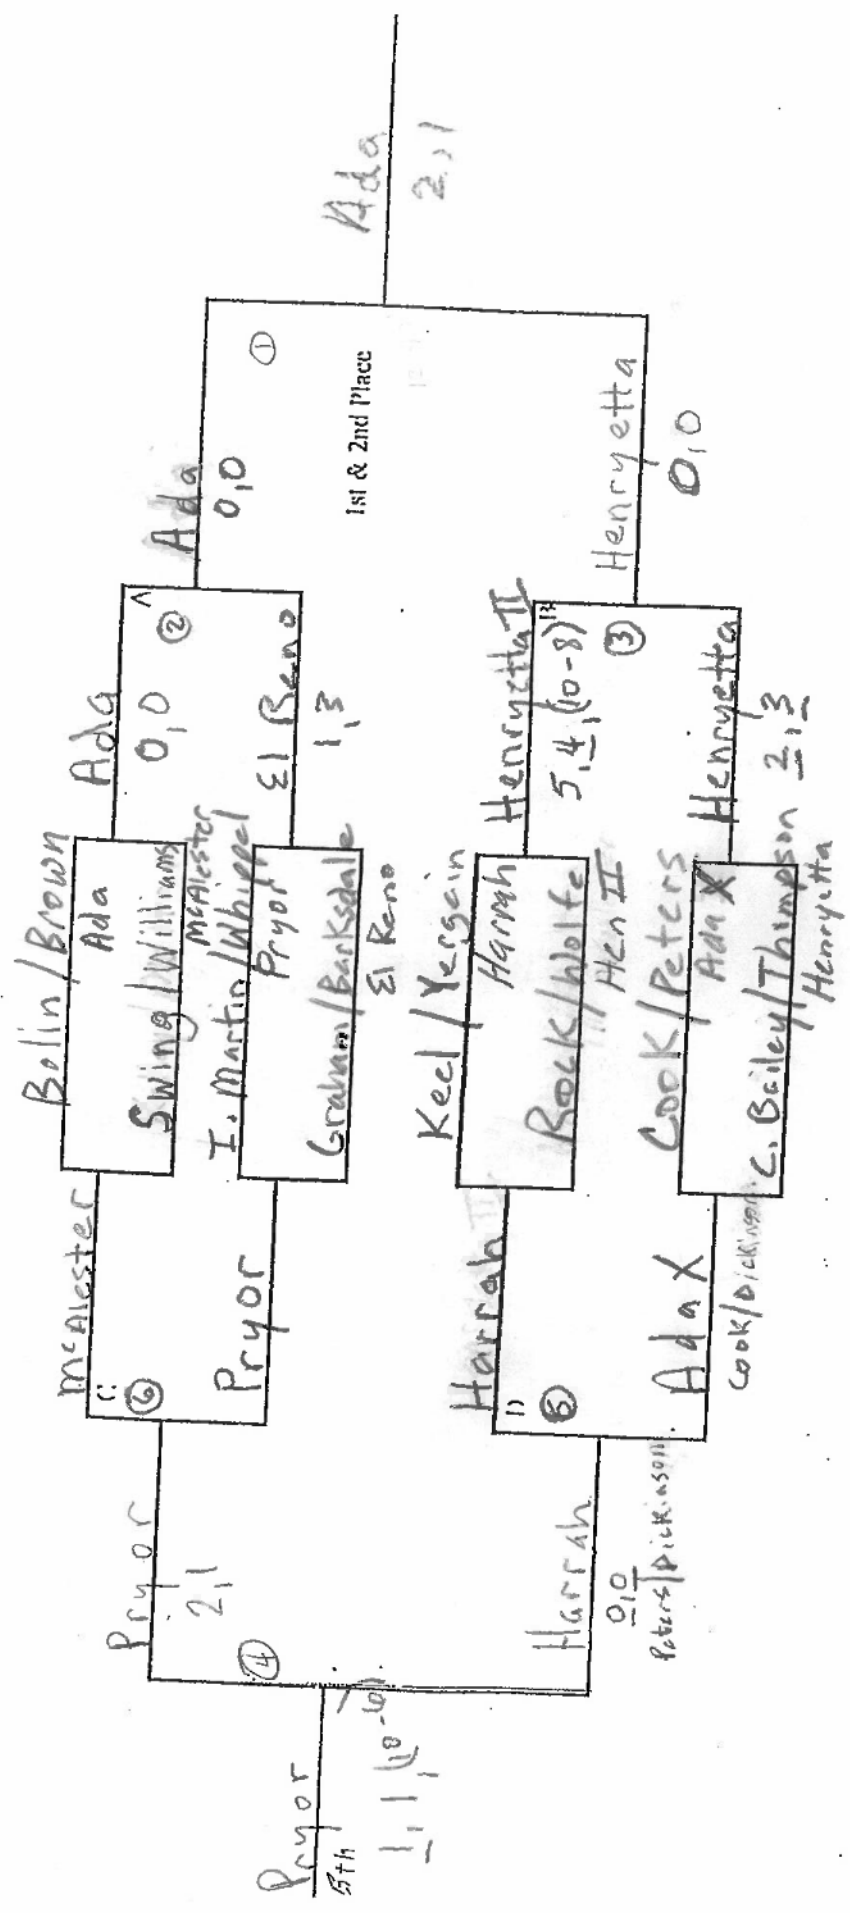

EVENT 15

Henryetta I International Tournament

EVENT 25

Henryetta L1 Tation
Tournament

EV. I ID

Henryetta + ITATIONAL Tournament

EVENT

2D

Henryetta + Ta Tournament

S C O R E SHEET

SCORING: 1st = 9, 2nd = 7, 3rd = 6, 4th = 5, 5th = 4, 6th = 3, 7th = 2, 8th = 1

SCHOOL	#1 SINGLES	#2 SINGLES	#1 DOUBLES	#2 DOUBLES	TOTAL	PLACE
Ada	9	9	9	9	36	1st
El Reno	4	1	5	2	12	T-5
Harrah	5	1	3	4	12	T-5
Henryetta	7	7	7	7	28	2nd
Henryetta II	3	4	6	5	18	4th
McAlester	1	5	2	3	11	7th
Okmulgee	1	3	1	1	3	
Pryor	6	6	4	6	22	3rd