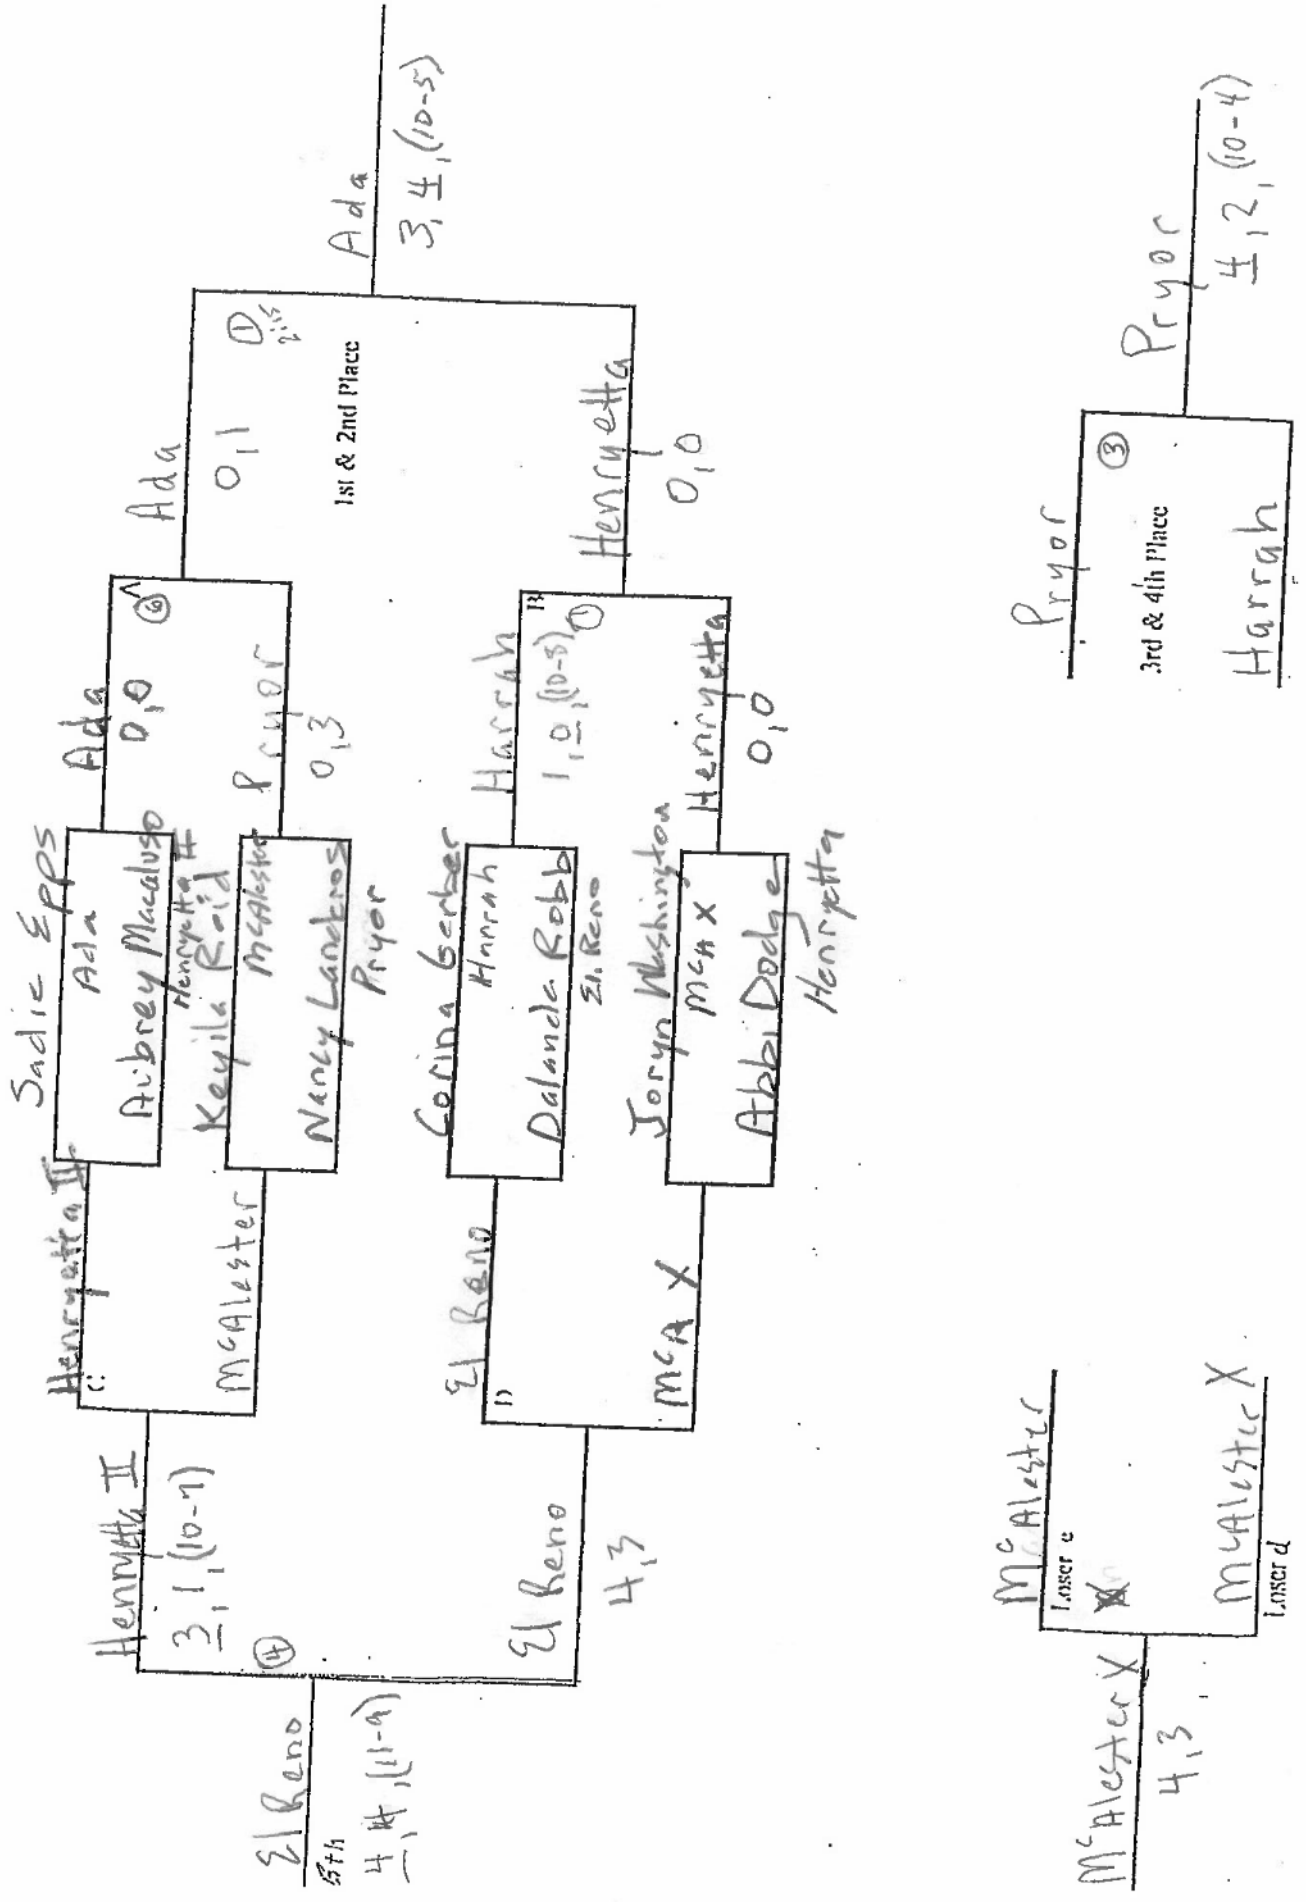

EVENT 15

Henryetta I International Tournament

EVENT 25

Henryetta L1 Tation
Tournament

EV. I ID

Henryetta + ITATIONAL Tournament

EVENT

2D

Henryetta + Ta Tournament

S C O R E SHEET

SCORING: 1st = 9, 2nd = 7, 3rd = 6, 4th = 5, 5th = 4, 6th = 3, 7th = 2, 8th = 1

SCHOOL	#1 SINGLES	#2 SINGLES	#1 DOUBLES	#2 DOUBLES	TOTAL	PLACE
Ada	9	9	9	9	36	1st
El Reno	4	1	5	2	12	T-5
Harrah	5	1	3	4	12	T-5
Henryetta	7	7	7	7	28	2nd
Henryetta II	3	4	6	5	18	4th
McAlester	1	5	2	3	11	7th
Okmulgee	1	3	1	1	3	
Pryor	6	6	4	6	22	3rd