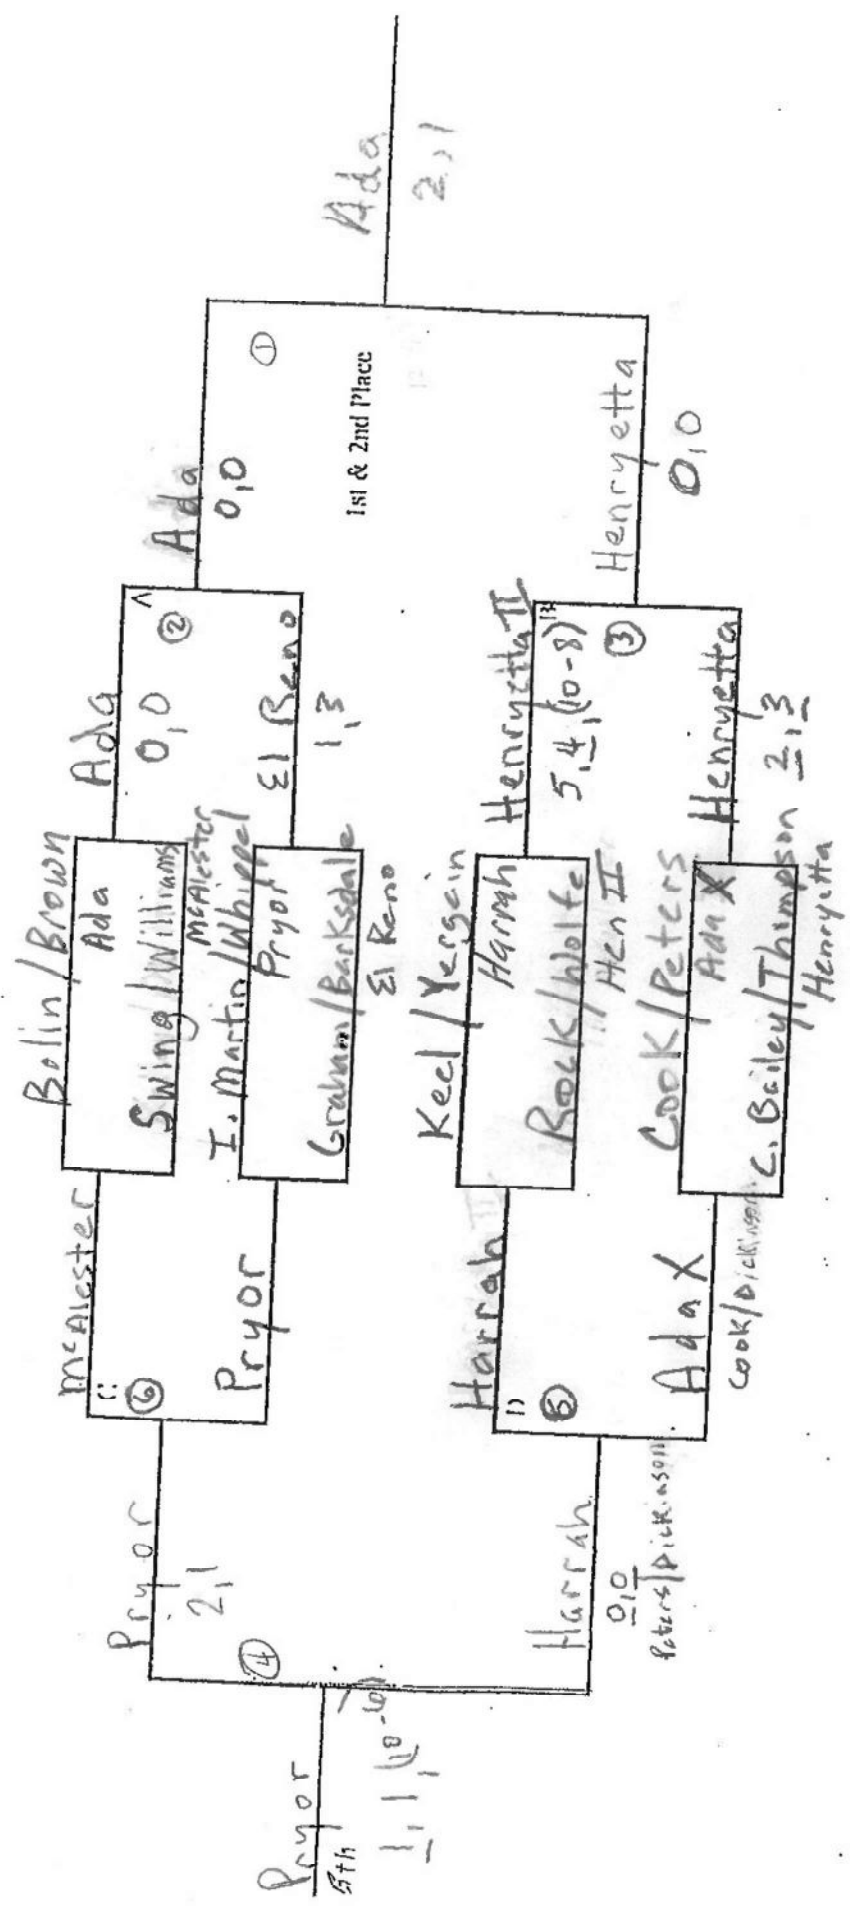

# Henryetta I International Tournament

EVENT 25

Henryetta L1 Tation  
Tournament

EV. I ID

# Henryetta + ITATIONAL Tournament

Henryetta II  
3, 3, (10)

EVENT

2D

Henryetta + Ta  
Tournament

# S C O R E S H E E T

SCORING: 1st = 9, 2nd = 7, 3rd = 6, 4th = 5, 5th = 4, 6th = 3, 7th = 2, 8th = 1

SCHOOL	#1 SINGLES	#2 SINGLES	#1 DOUBLES	#2 DOUBLES	TOTAL	PLACE
Ada	9	9	9	9	36	1st
El Reno	4	1	5	2	12	T-5
Harrrah	5	-	3	4	12	T-5
Henryetta	7	7	7	7	28	2nd
Henryetta II	3	4	6	5	18	4th
McAlester	1	5	2	3	11	7th
Okmulgee	-	3	-	-	3	
Pryor	6	6	4	6	22	3rd