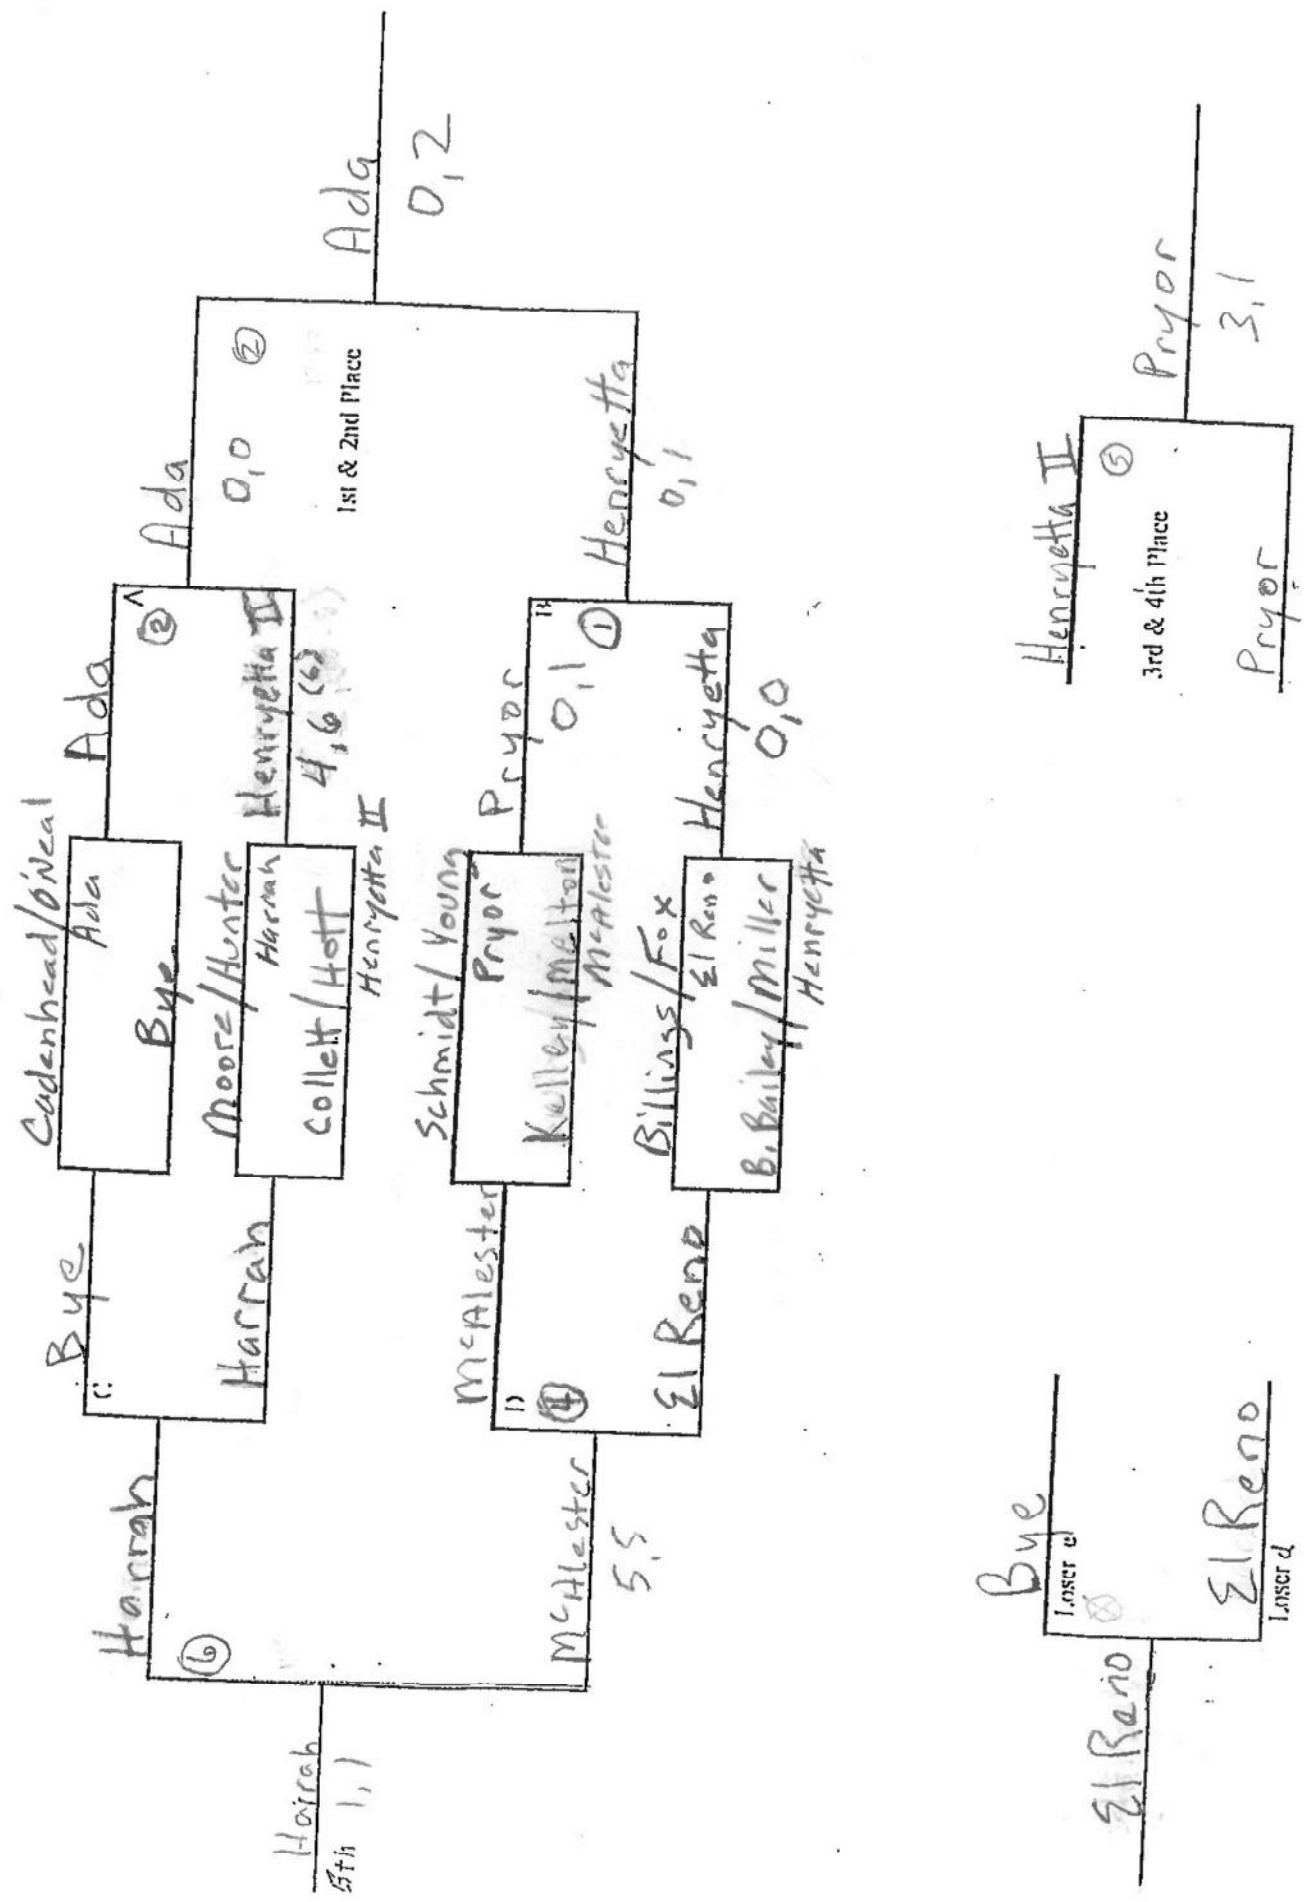

# Henryetta I International Tournament

EVENT 25

Henryetta L1 Tation  
Tournament

EV. I ID

# Henryetta + ITATIONAL Tournament

Henryetta II  
3, 3, (10)

EVENT

2D

Henryetta + Ta  
Tournament

# S C O R E S H E E T

SCORING: 1st = 9, 2nd = 7, 3rd = 6, 4th = 5, 5th = 4, 6th = 3, 7th = 2, 8th = 1

SCHOOL	#1 SINGLES	#2 SINGLES	#1 DOUBLES	#2 DOUBLES	TOTAL	PLACE
Ada	9	9	9	9	36	1st
El Reno	4	1	5	2	12	T-5
Harrrah	5	-	3	4	12	T-5
Henryetta	7	7	7	7	28	2nd
Henryetta II	3	4	6	5	18	4th
McAlester	1	5	2	3	11	7th
Okmulgee	-	3	-	-	3	
Pryor	6	6	4	6	22	3rd