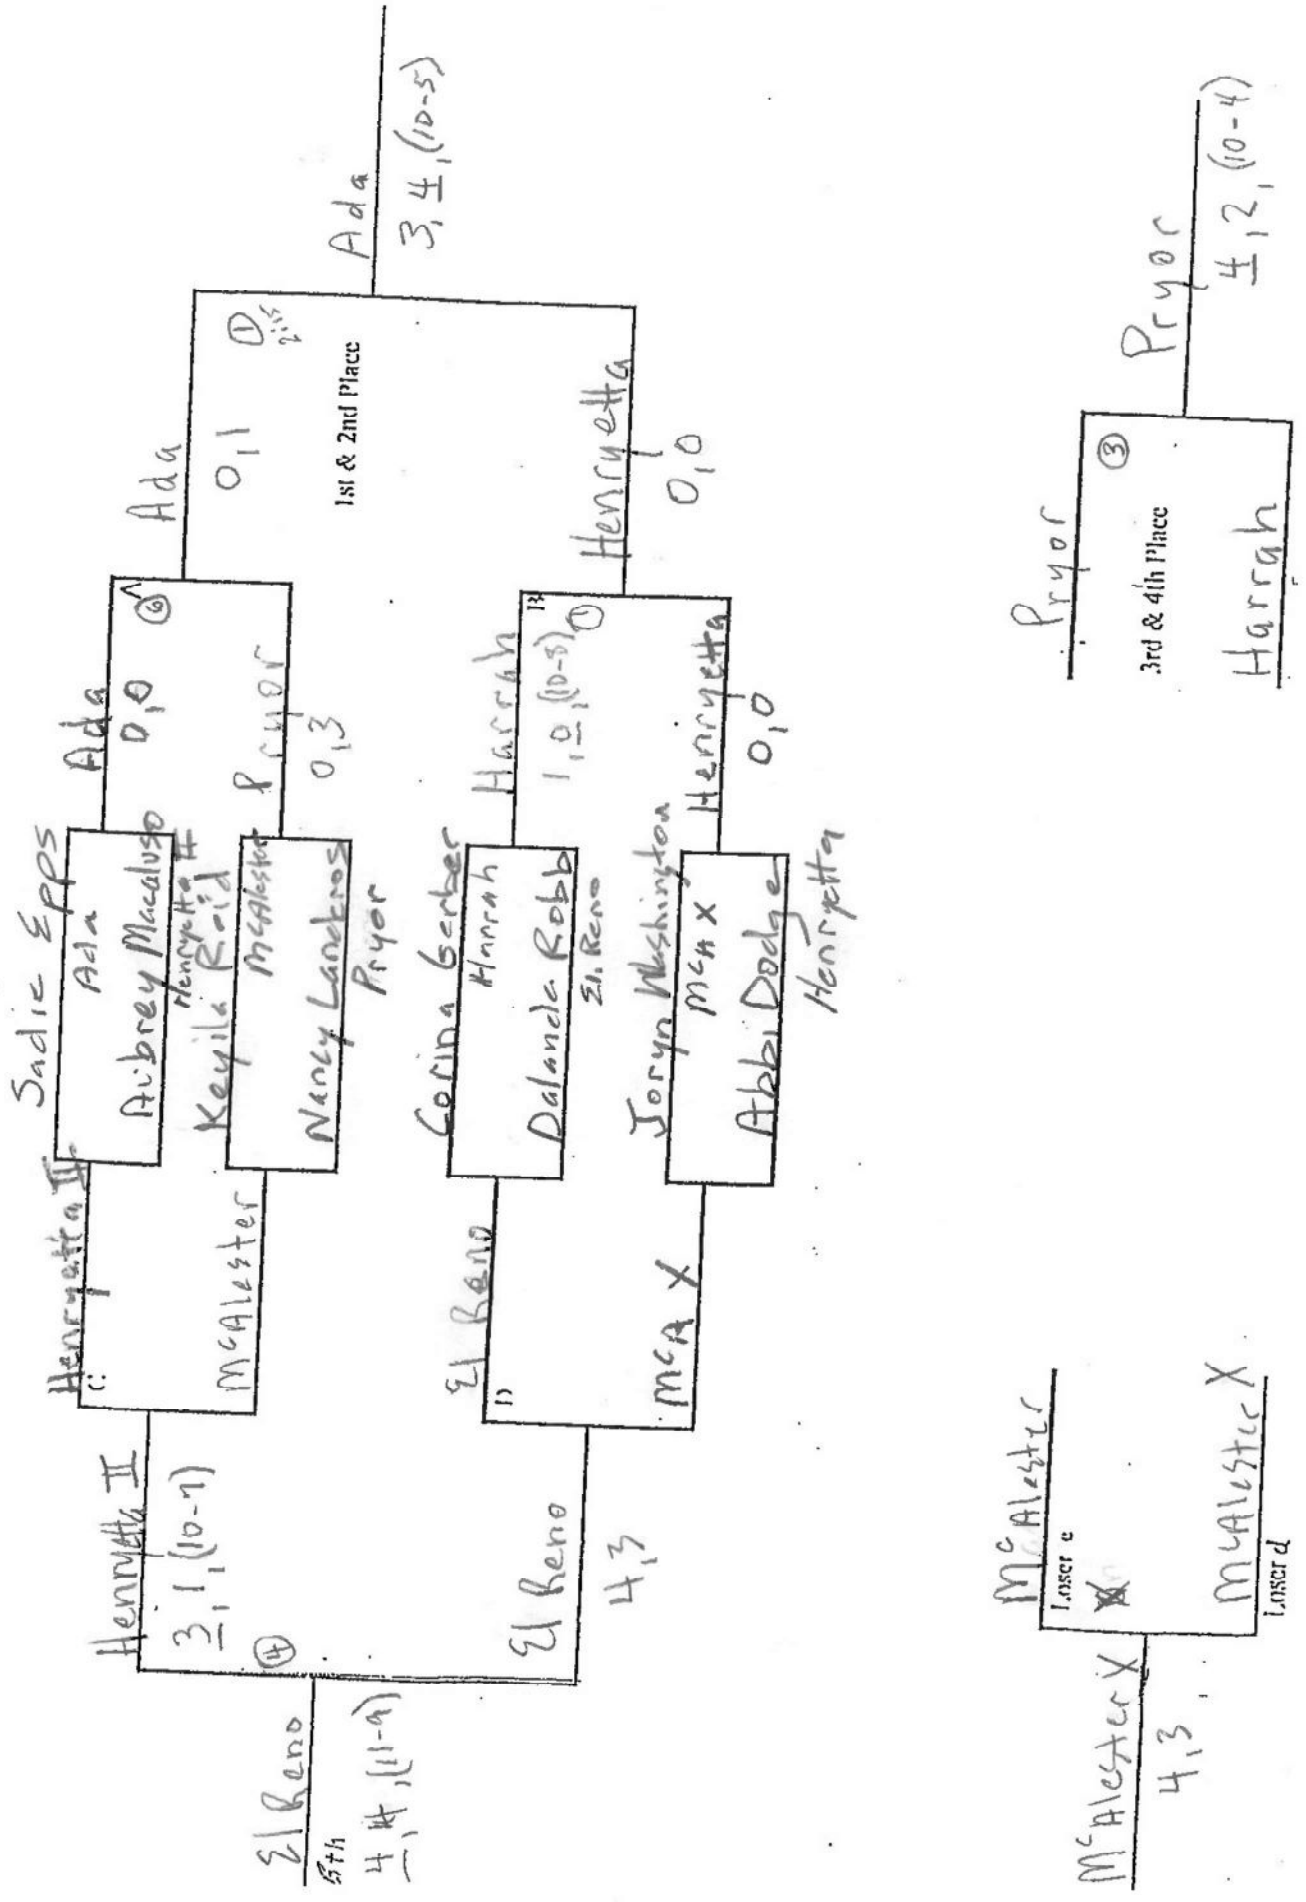

EVENT 15

# Henryetta I International Tournament

EVENT 25

Henryetta L1 Tation  
Tournament

EV. I ID

# Henryetta + ITATIONAL Tournament

Henryetta II  
3, 3, (10)

EVENT

2D

Henryetta + Ta  
Tournament

# S C O R E S H E E T

SCORING: 1st = 9, 2nd = 7, 3rd = 6, 4th = 5, 5th = 4, 6th = 3, 7th = 2, 8th = 1

SCHOOL	#1 SINGLES	#2 SINGLES	#1 DOUBLES	#2 DOUBLES	TOTAL	PLACE
Ada	9	9	9	9	36	1st
El Reno	4	1	5	2	12	T-5
Harrrah	5	-	3	4	12	T-5
Henryetta	7	7	7	7	28	2nd
Henryetta II	3	4	6	5	18	4th
McAlester	1	5	2	3	11	7th
Okmulgee	-	3	-	-	3	
Pryor	6	6	4	6	22	3rd