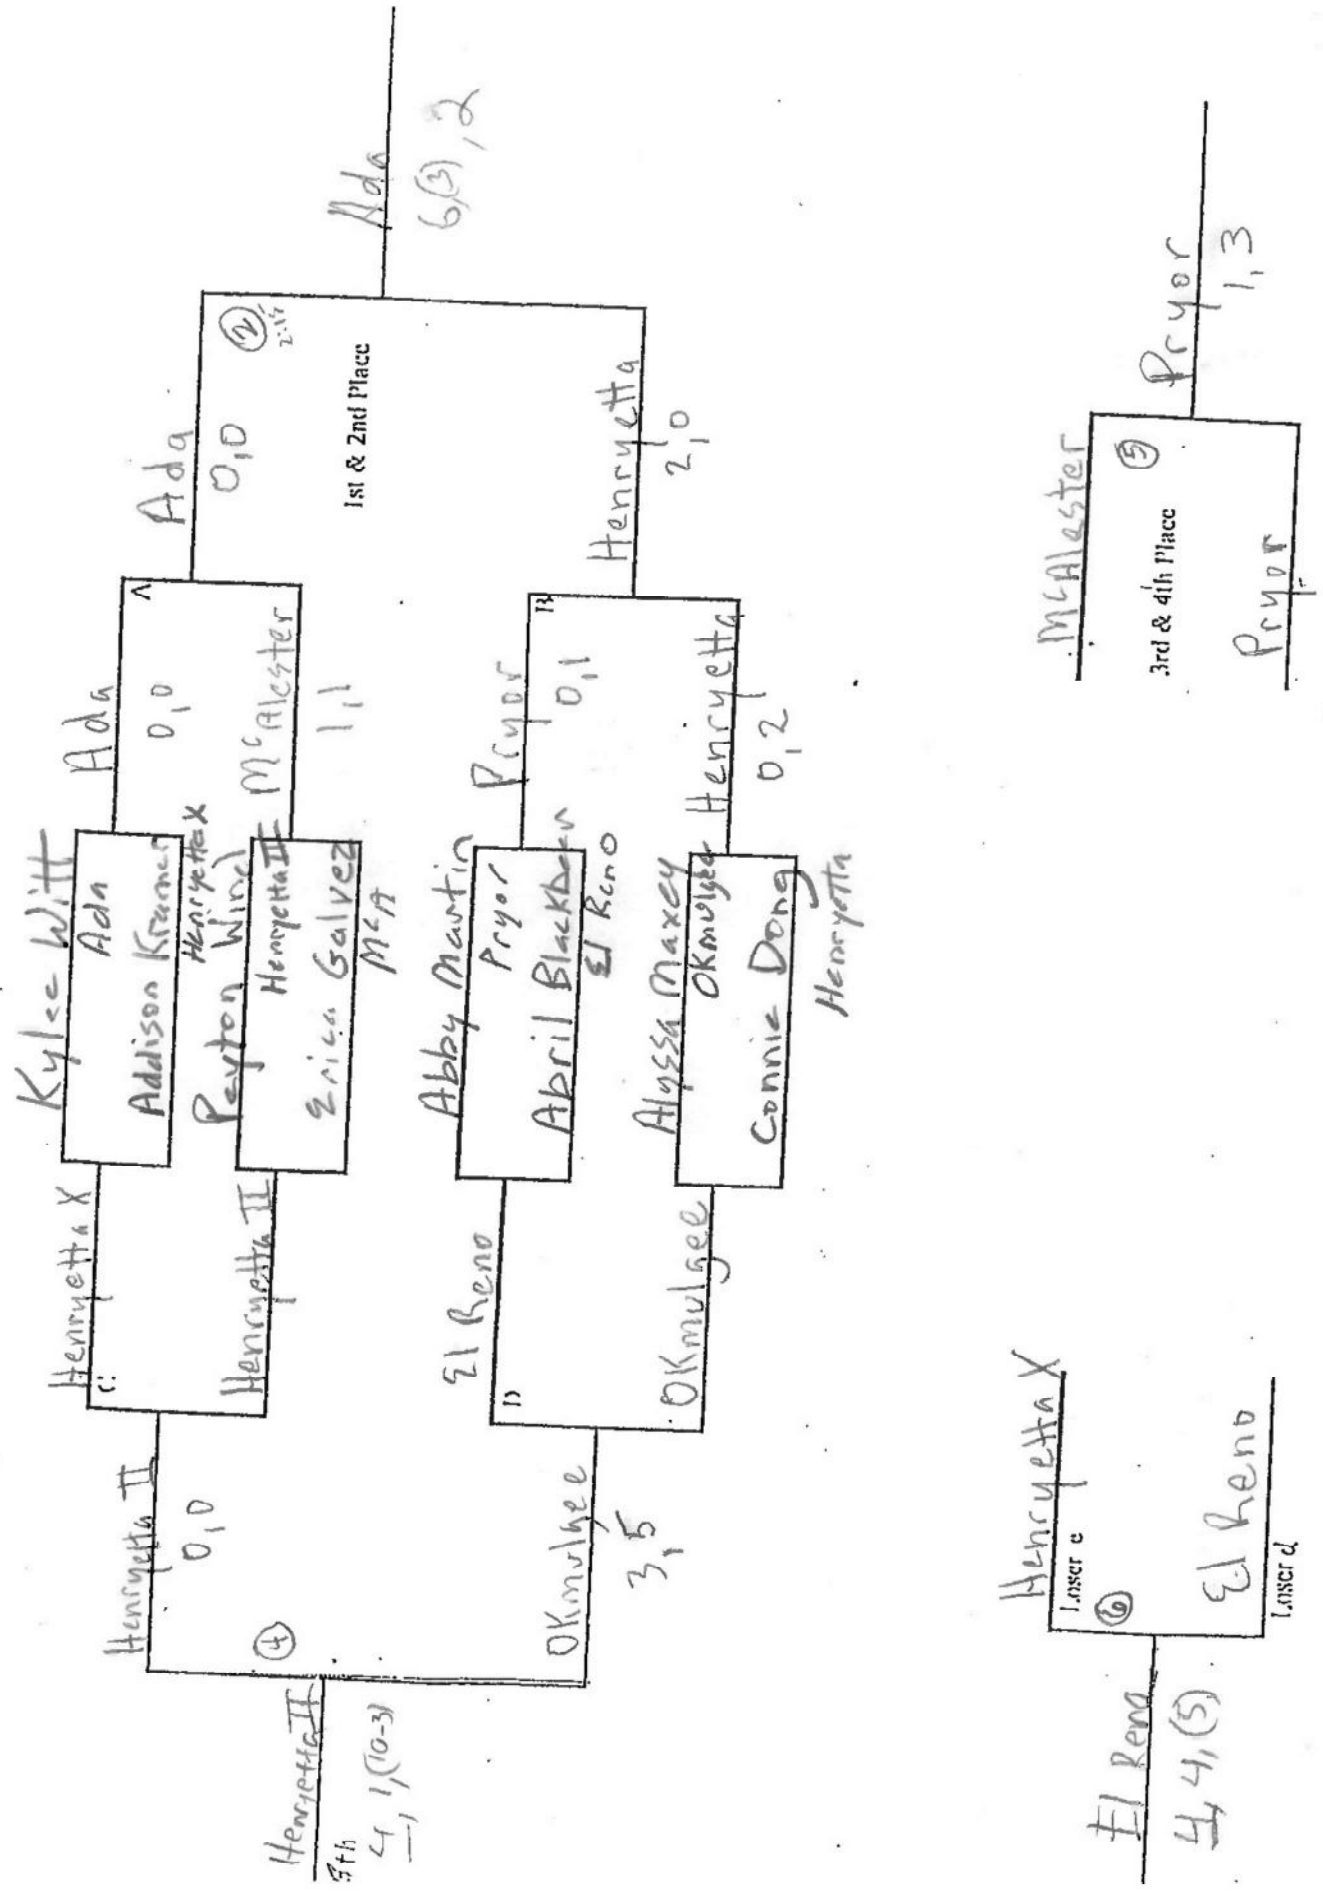

EVENT 15

# Henryetta I International Tournament

EVENT 25

Henryetta L1 Tation  
Tournament

EV. I ID

# Henryetta + ITATIONAL Tournament

Henryetta II  
3, 3, (10)

EVENT

2D

Henryetta + Ta  
Tournament

# S C O R E S H E E T

SCORING: 1st = 9, 2nd = 7, 3rd = 6, 4th = 5, 5th = 4, 6th = 3, 7th = 2, 8th = 1

SCHOOL	#1 SINGLES	#2 SINGLES	#1 DOUBLES	#2 DOUBLES	TOTAL	PLACE
Ada	9	9	9	9	36	1st
El Reno	4	1	5	2	12	T-5
Harrrah	5	-	3	4	12	T-5
Henryetta	7	7	7	7	28	2nd
Henryetta II	3	4	6	5	18	4th
McAlester	1	5	2	3	11	7th
Okmulgee	-	3	-	-	3	
Pryor	6	6	4	6	22	3rd