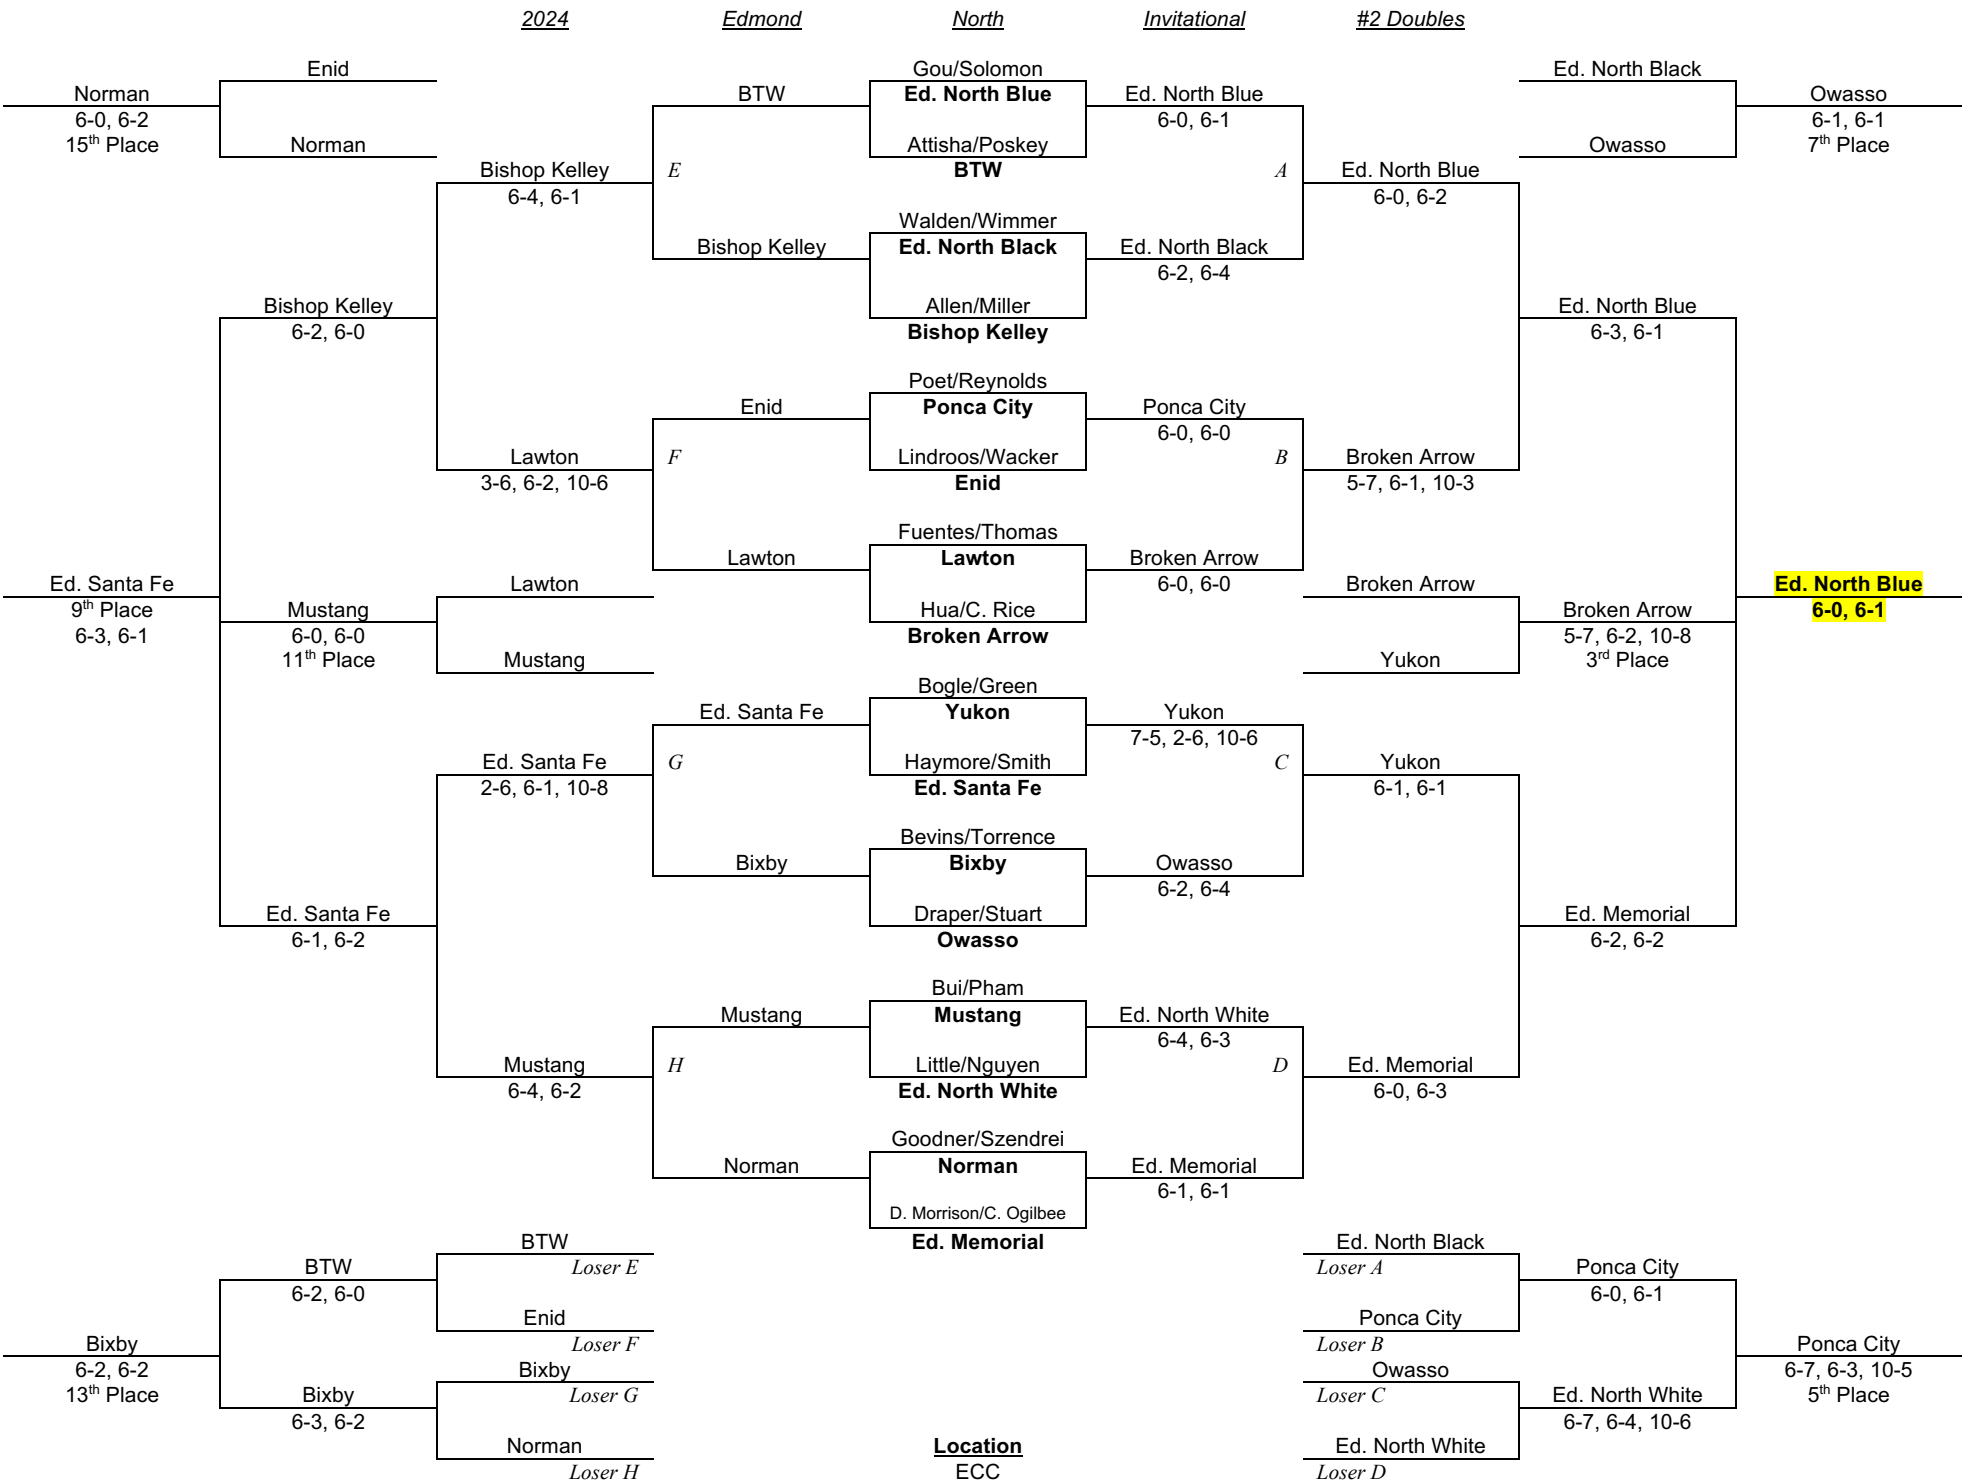

2024

Edmond

North

Invitational

#1 Singles

2024

Edmond

North

Invitational

#1 Doubles

Location  
ECC

Location  
ECC

**Bixby**  
6-3, 6-0