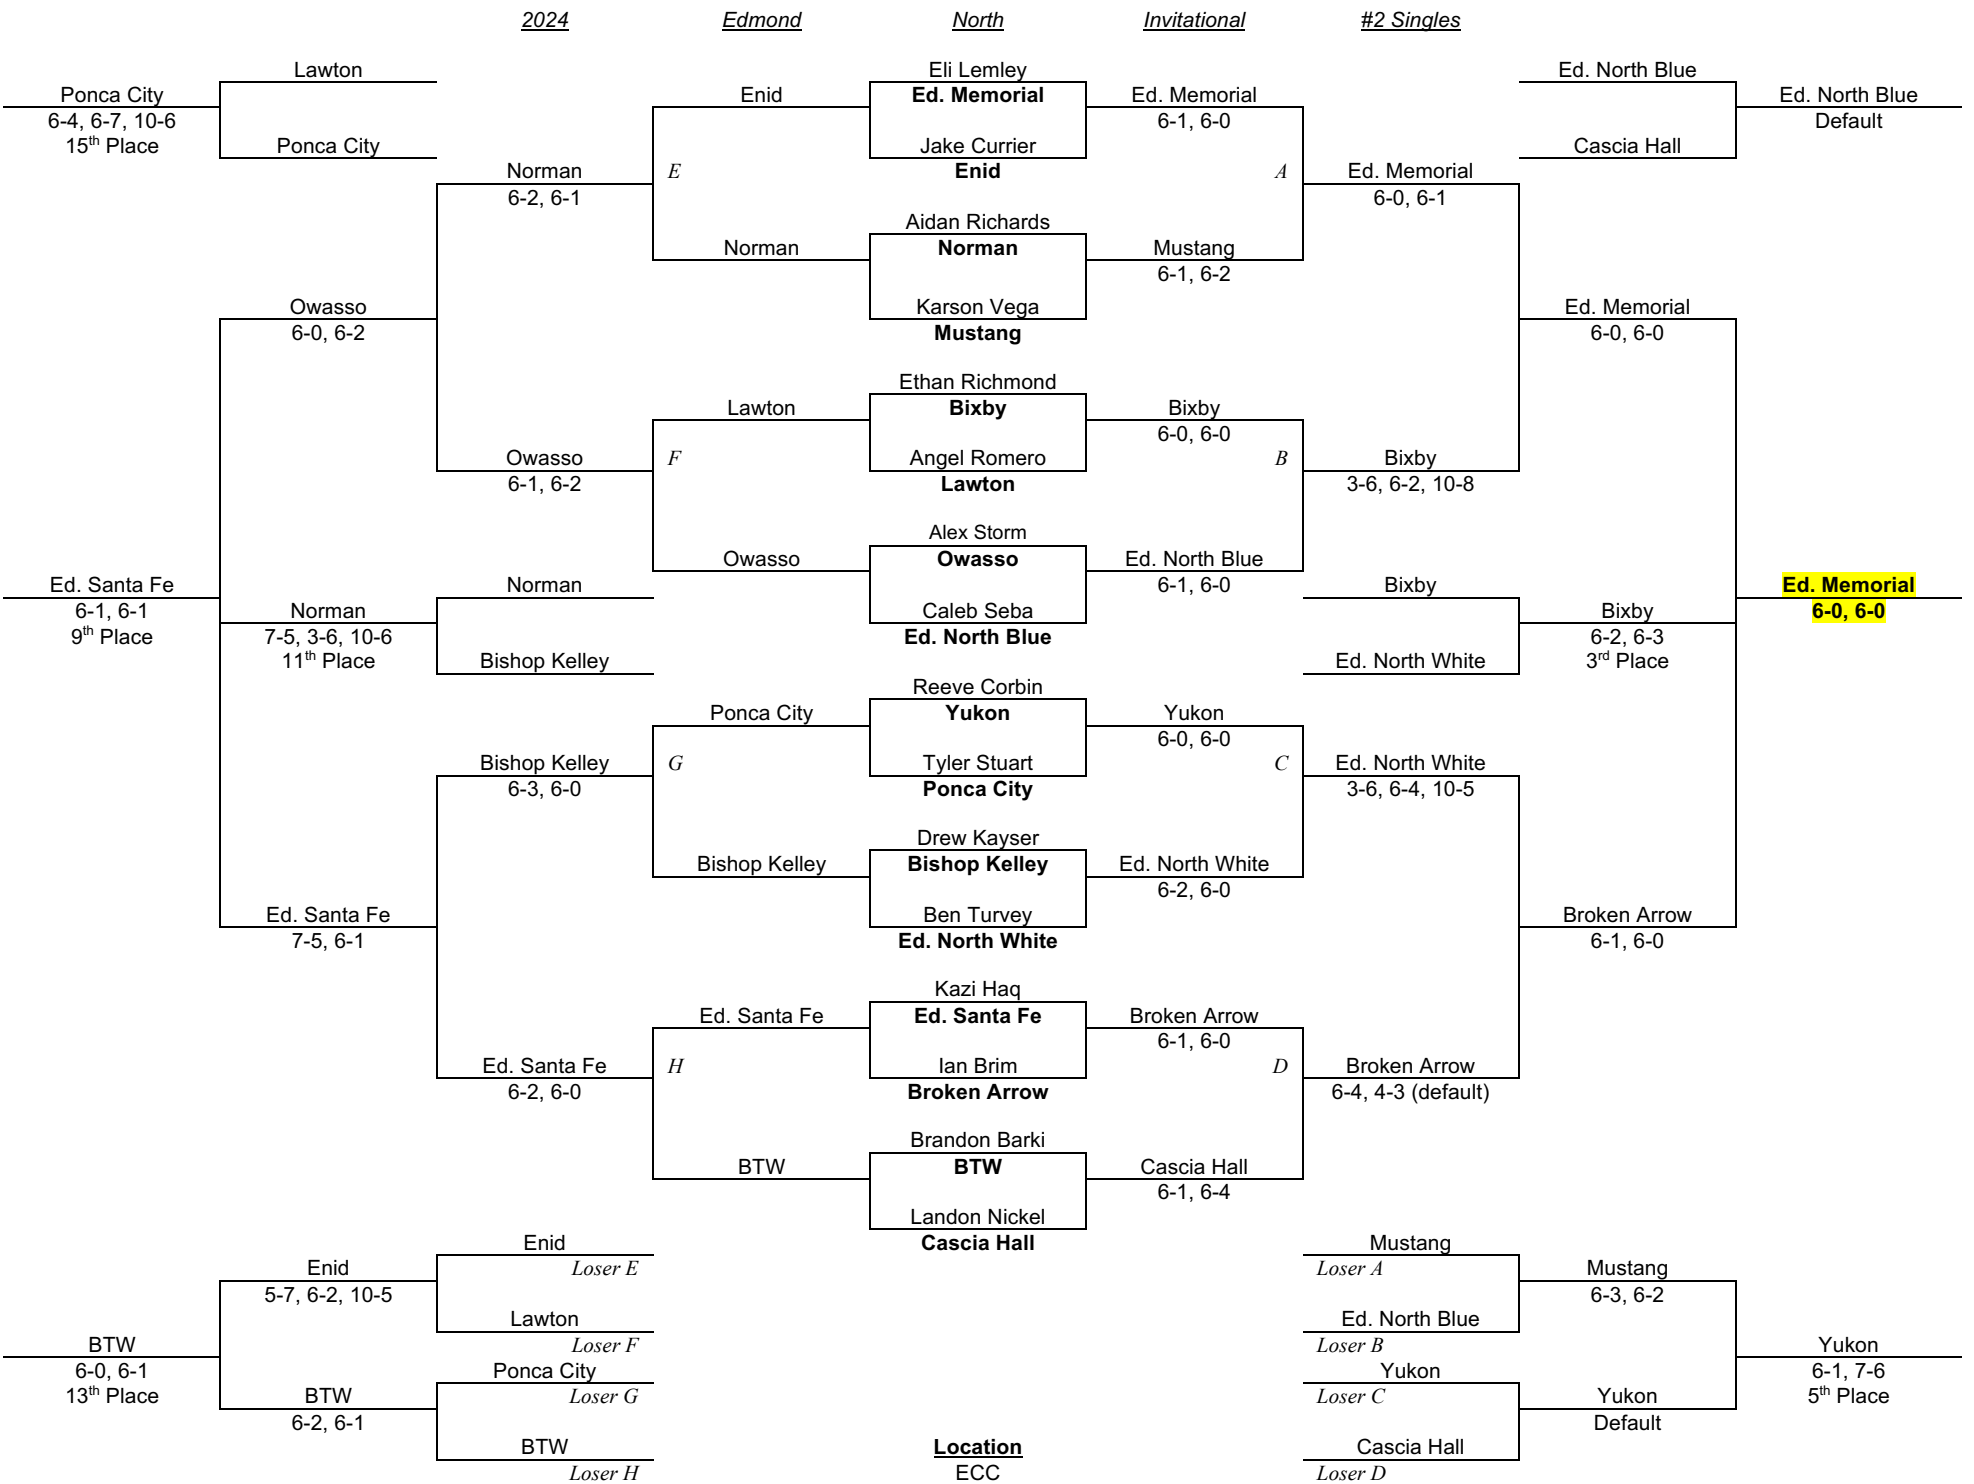

2024

Edmond

North

Invitational

#1 Singles

2024

Edmond

North

Invitational

#1 Doubles

Location  
ECC

Location  
ECC

**Bixby**  
6-3, 6-0