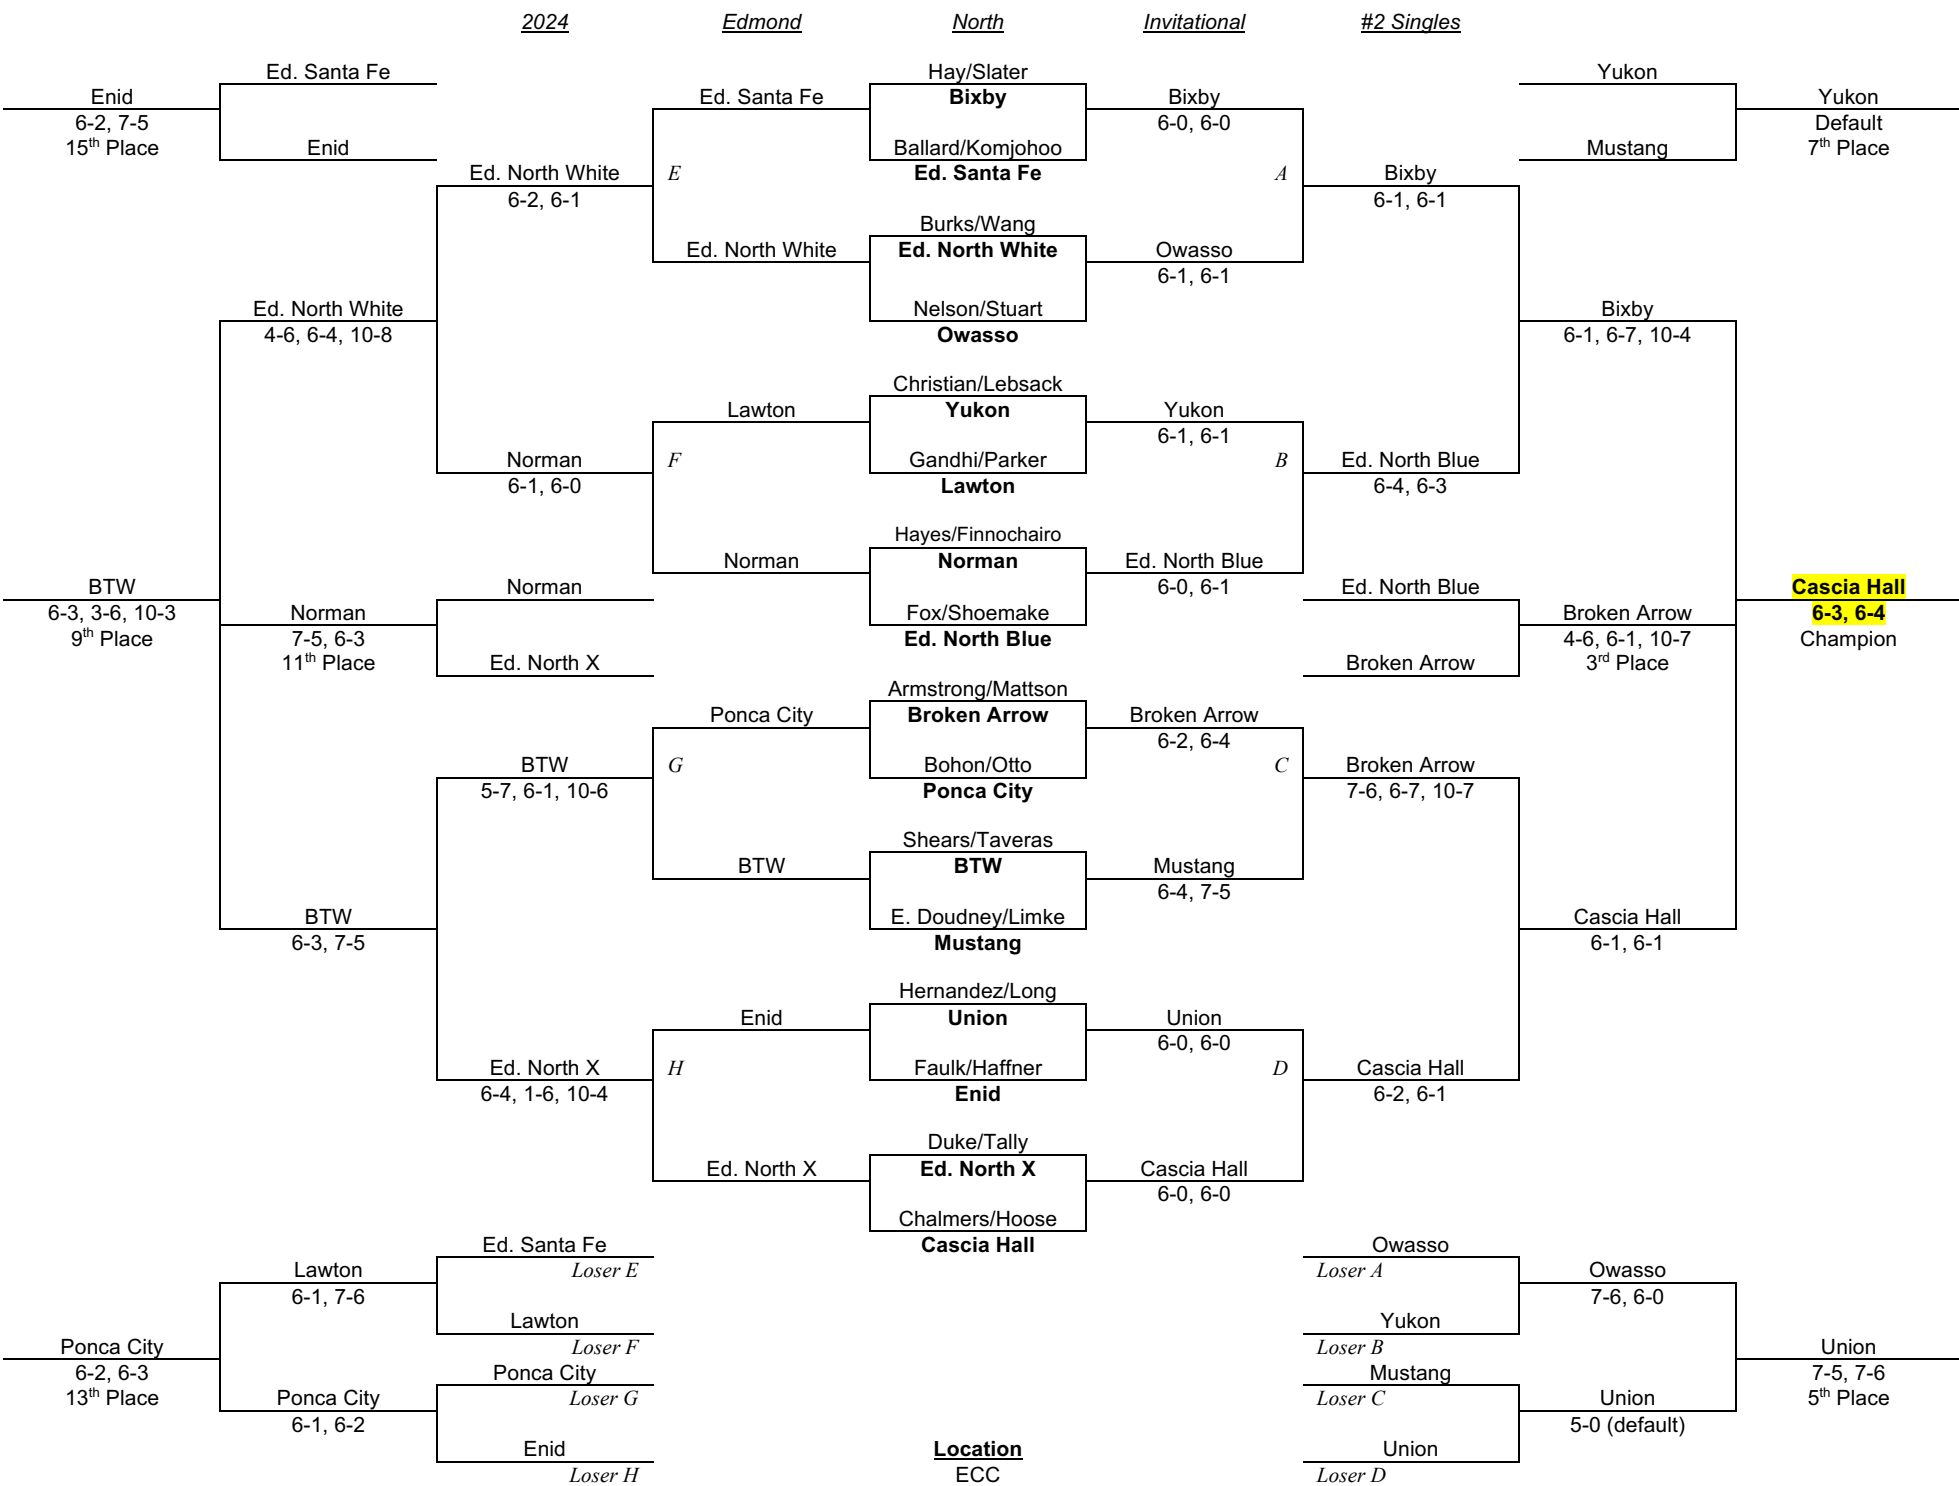

2024

Edmond

North

Invitational

#1 Singles

2024

Edmond

North

Invitational

#1 Doubles

Location  
ECC

Location  
ECC

**Bixby**  
6-3, 6-0