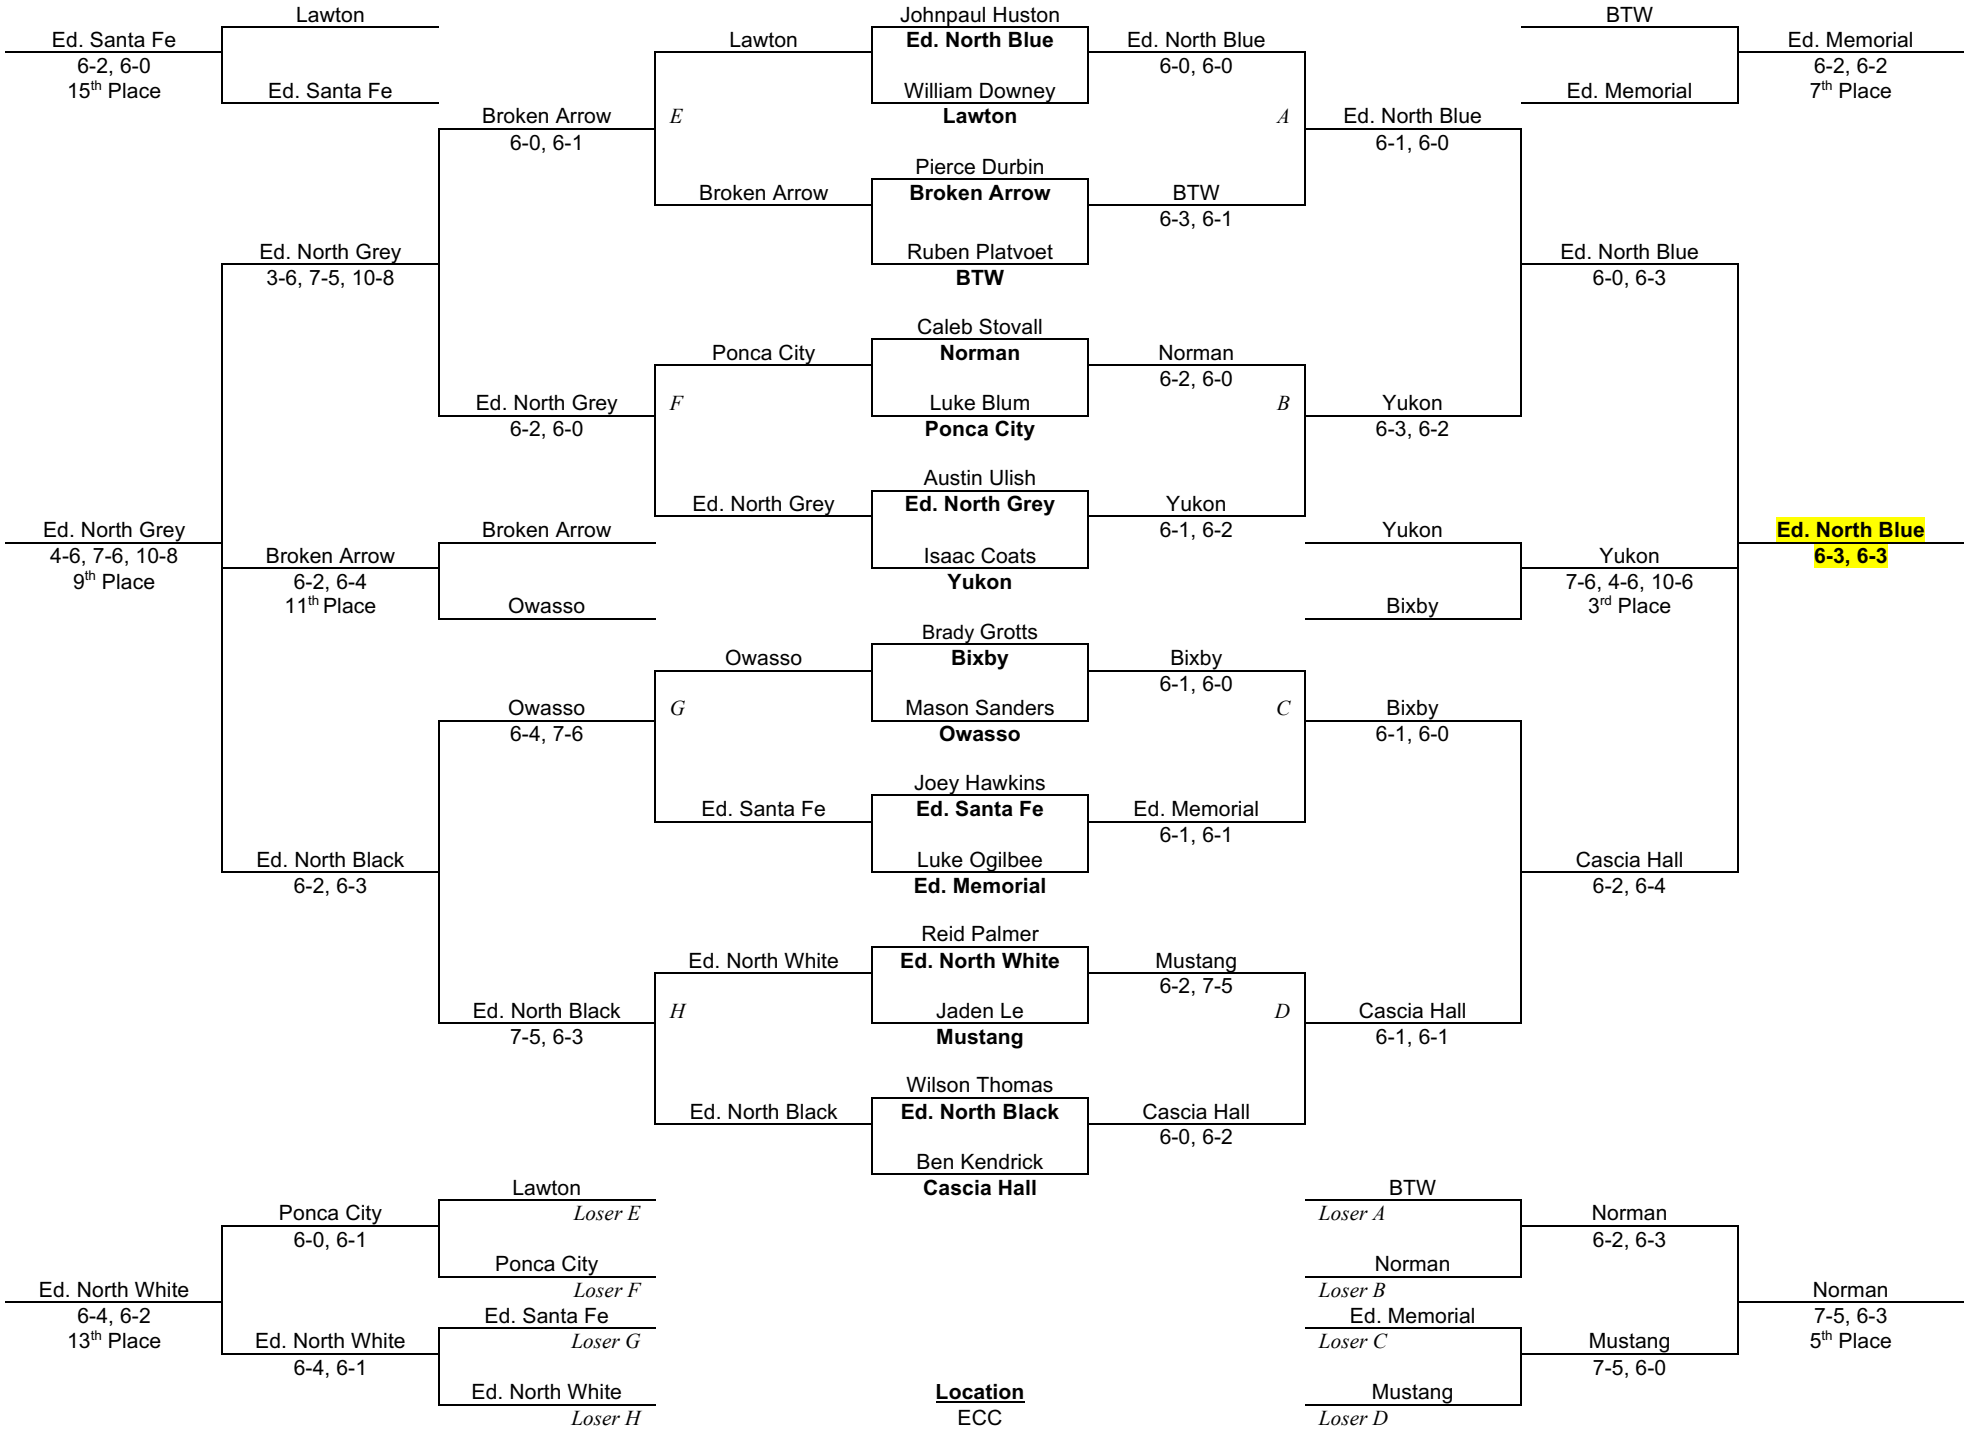

2024

Edmond

North

Invitational

#1 Singles

2024

Edmond

North

Invitational

#1 Doubles

Location  
ECC

Location  
ECC

**Bixby**  
6-3, 6-0