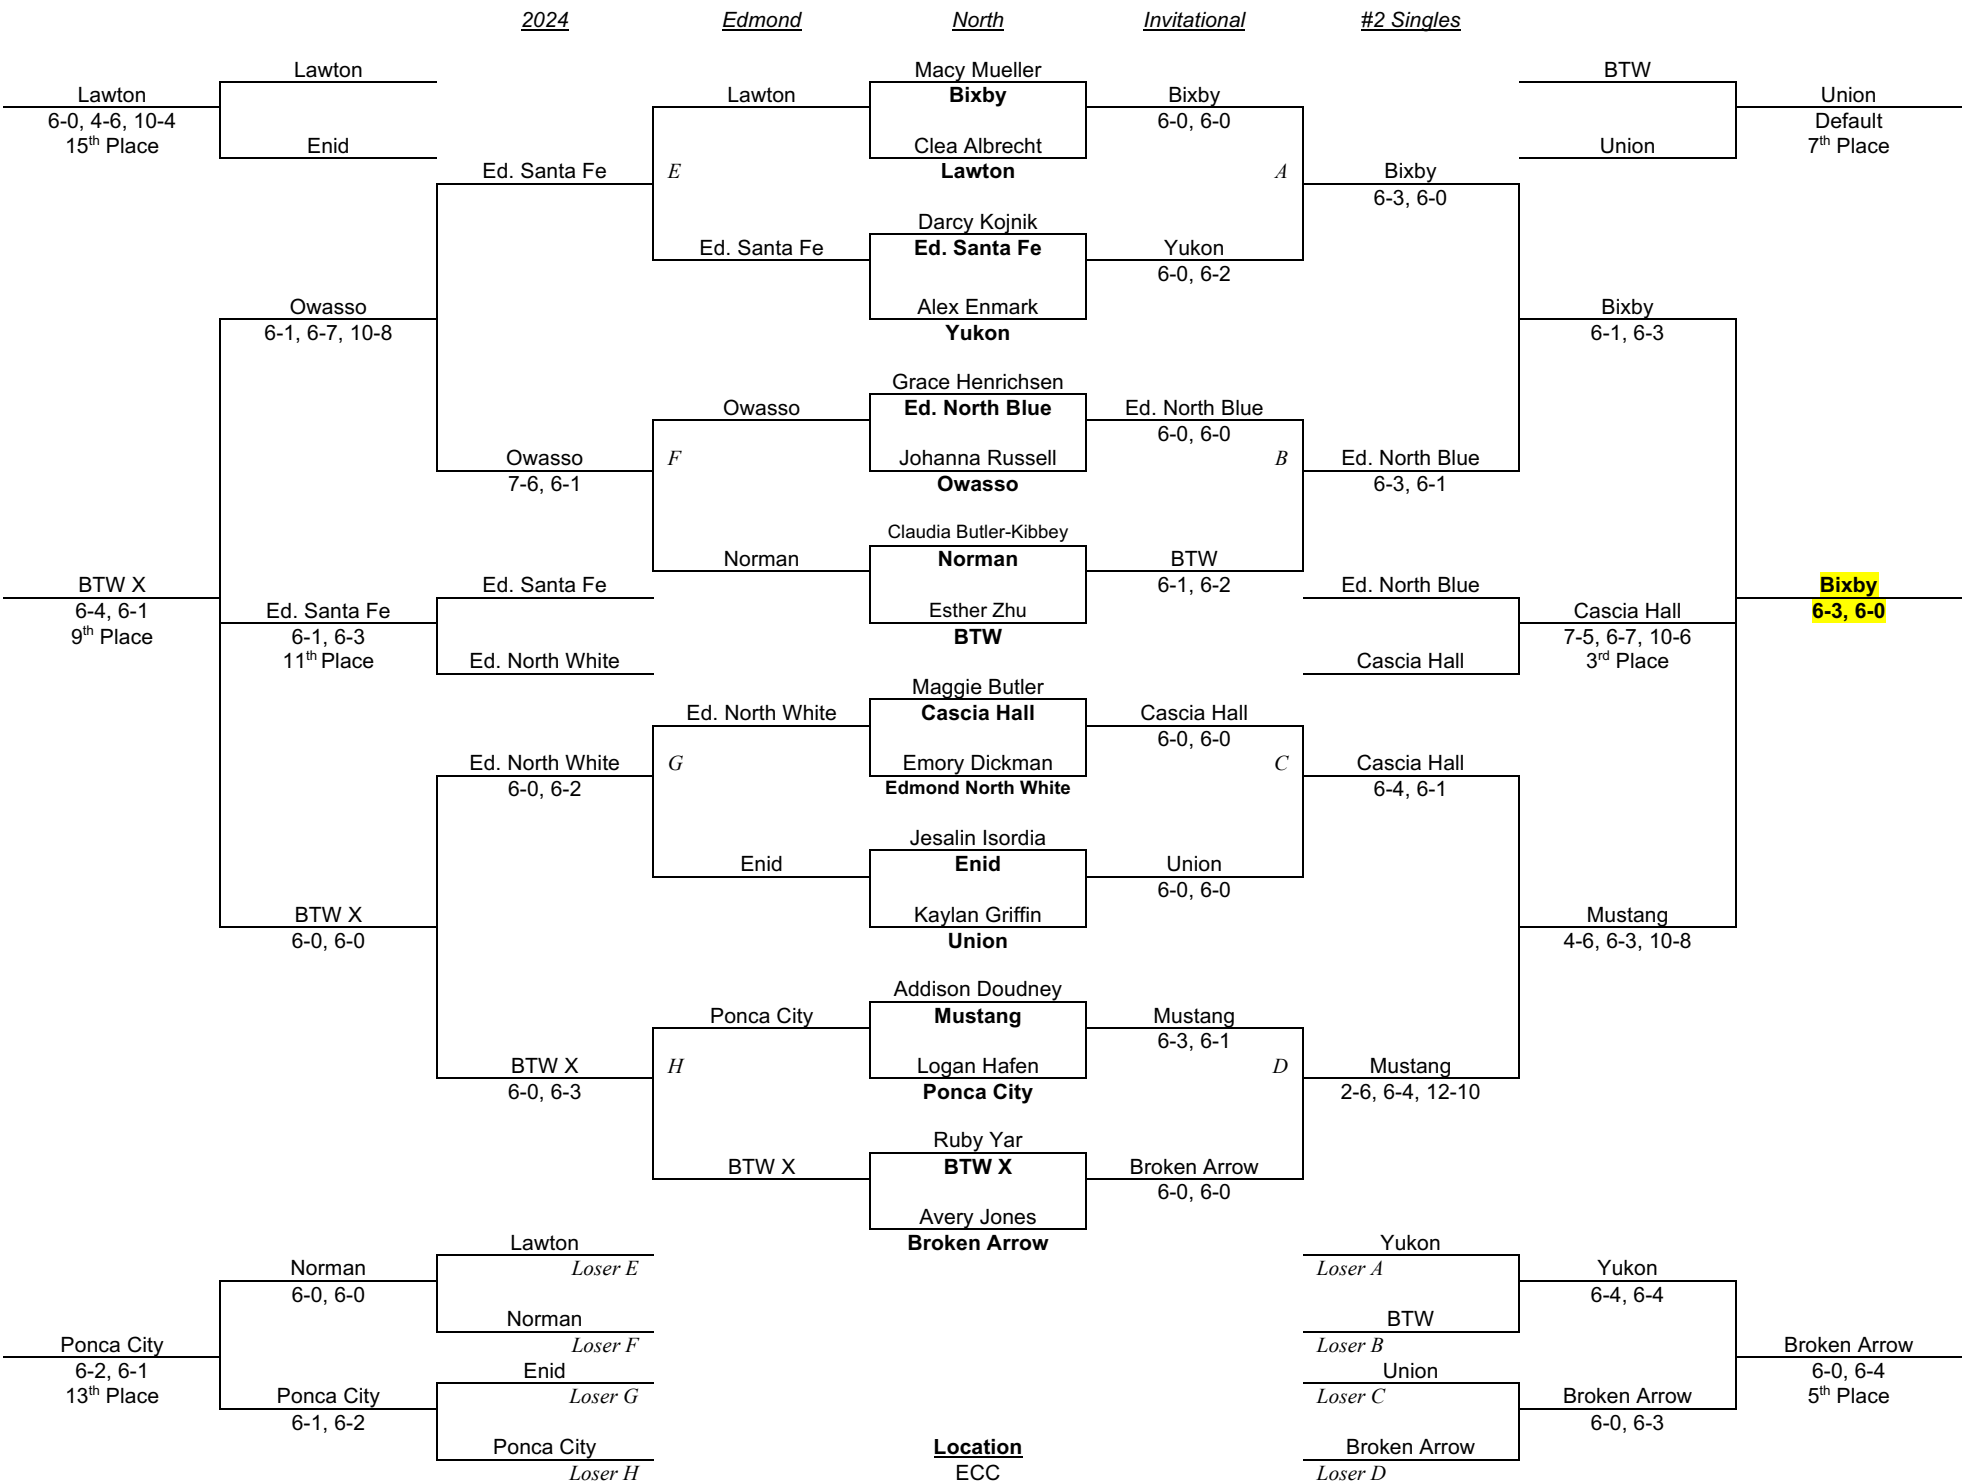

2024

Edmond

North

Invitational

#1 Singles

2024

Edmond

North

Invitational

#1 Doubles

Location  
ECC

Location  
ECC

**Bixby**  
6-3, 6-0