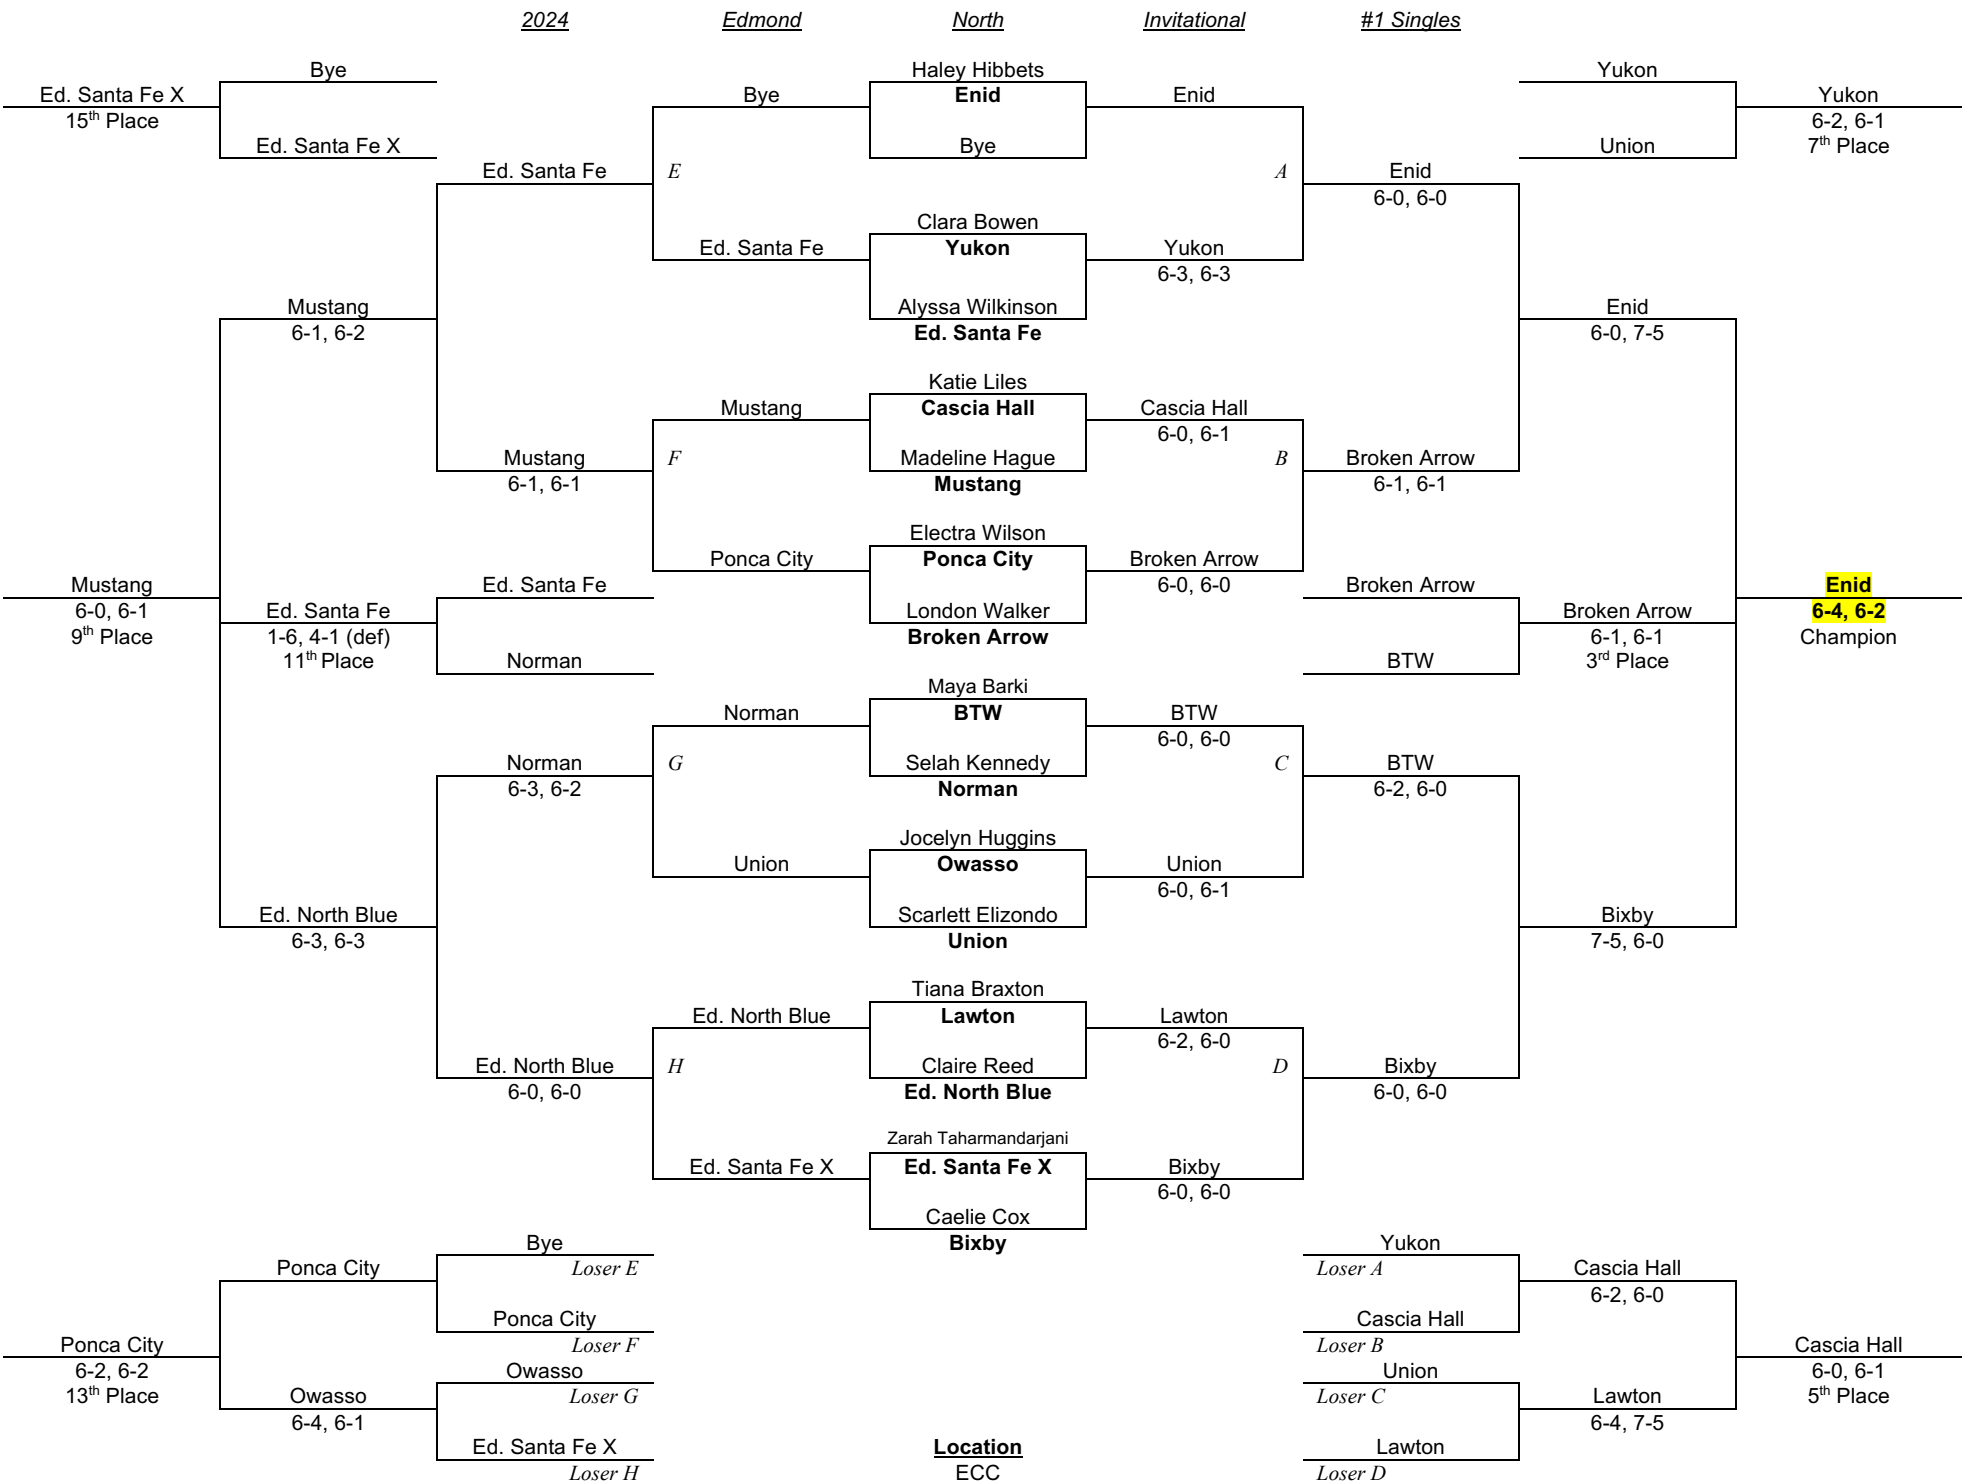

2024

Edmond

North

Invitational

#1 Singles

2024

Edmond

North

Invitational

#1 Doubles

Location  
ECC

Location  
ECC

**Bixby**  
6-3, 6-0