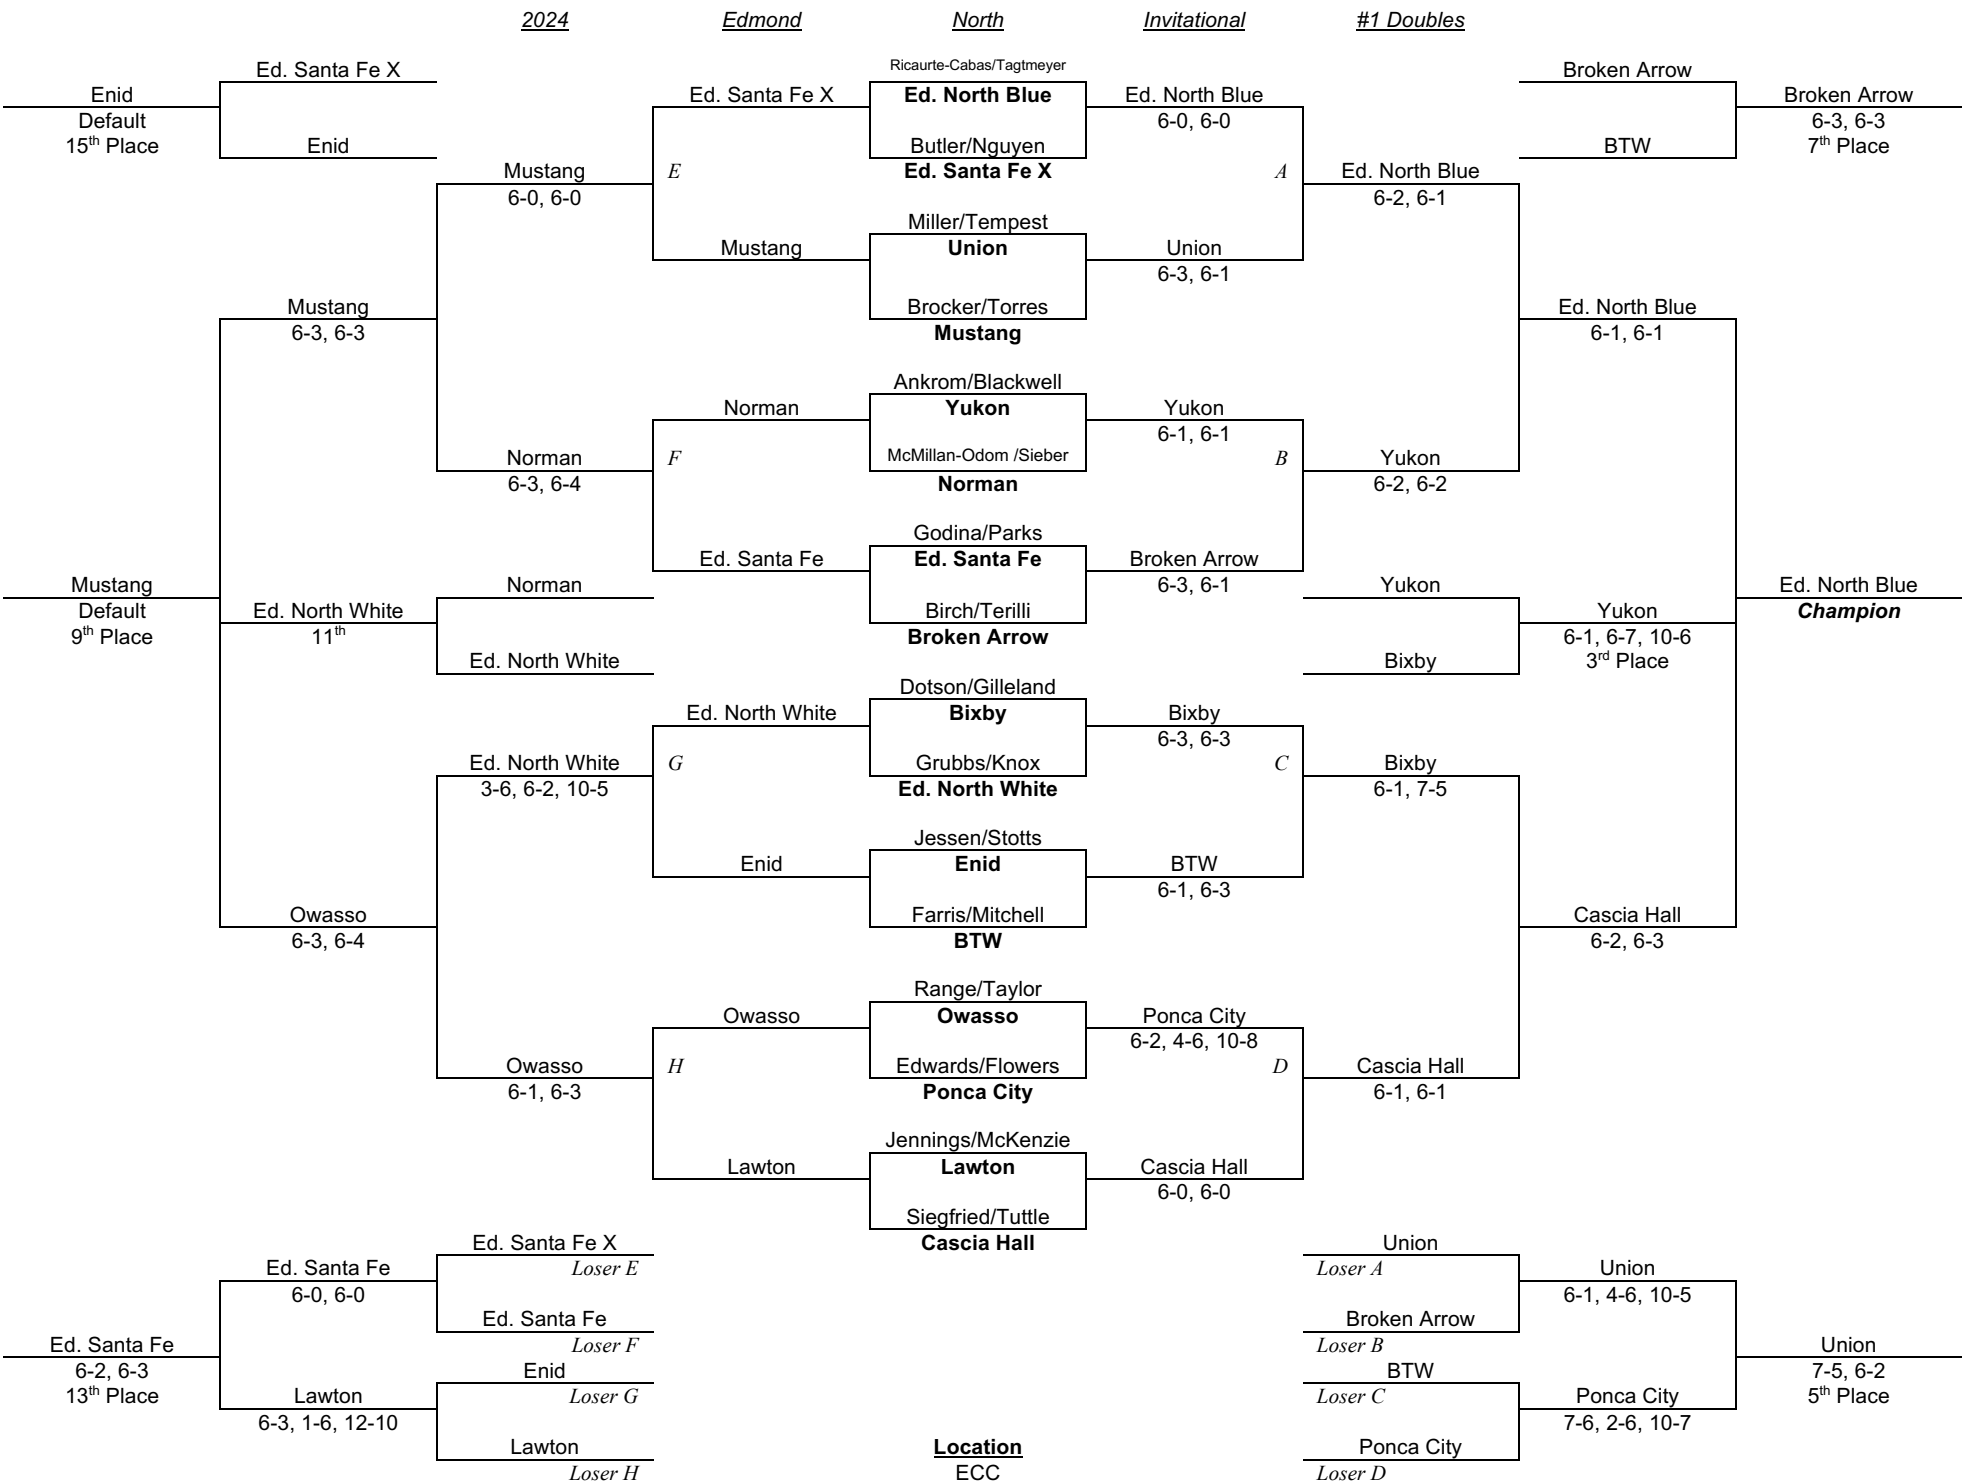

2024

Edmond

North

Invitational

#1 Singles

2024

Edmond

North

Invitational

#1 Doubles

Location  
ECC

Location  
ECC

**Bixby**  
6-3, 6-0