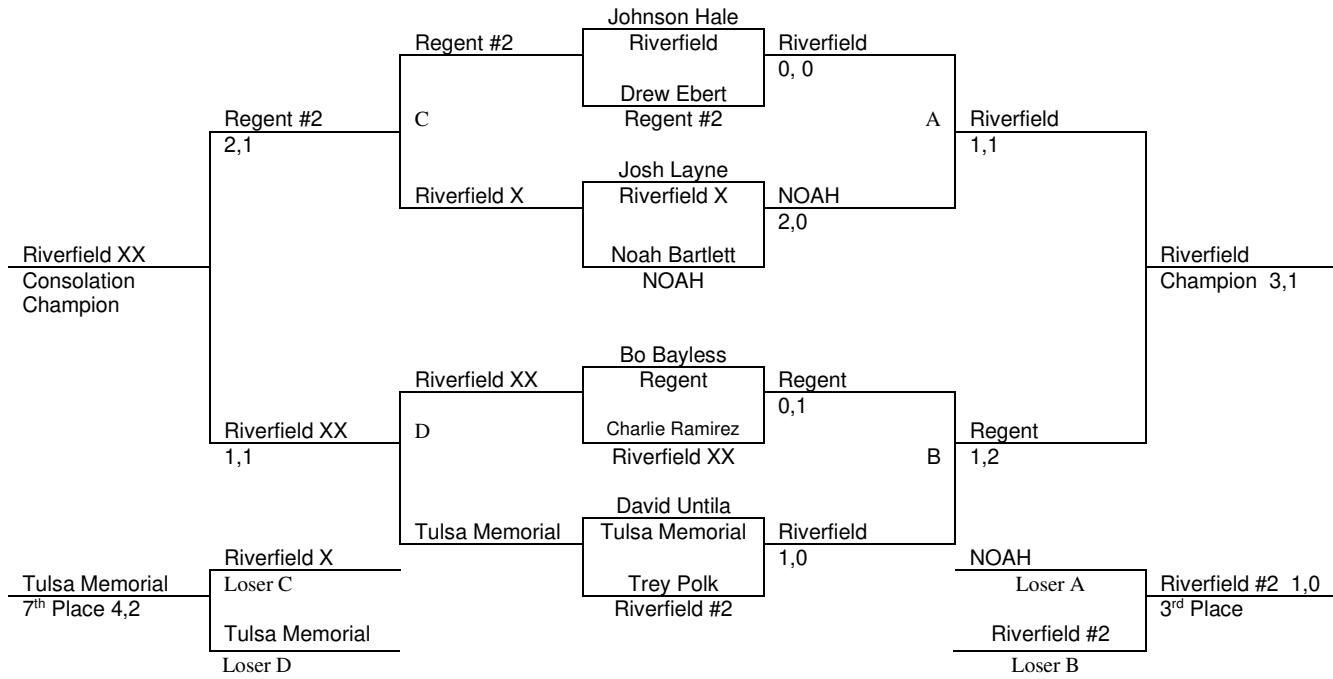

2<sup>nd</sup> Place: NOAH

3<sup>rd</sup> Place: Riverfield X

4<sup>th</sup> Place: Regent

5<sup>th</sup> Place: Tulsa Memorial

2024 Regent  
Invitational

Event #1 Girls  
Doubles

Final Round

1<sup>st</sup> place: Riverfield def. Regent, 3,4

3<sup>rd</sup> place: NOAH def. Riverfield X, 6,0

5<sup>th</sup> place: Regent XX vs Regent X mutual default

2024 Regent  
Invitational

Event: #1 and #2  
Boys Singles