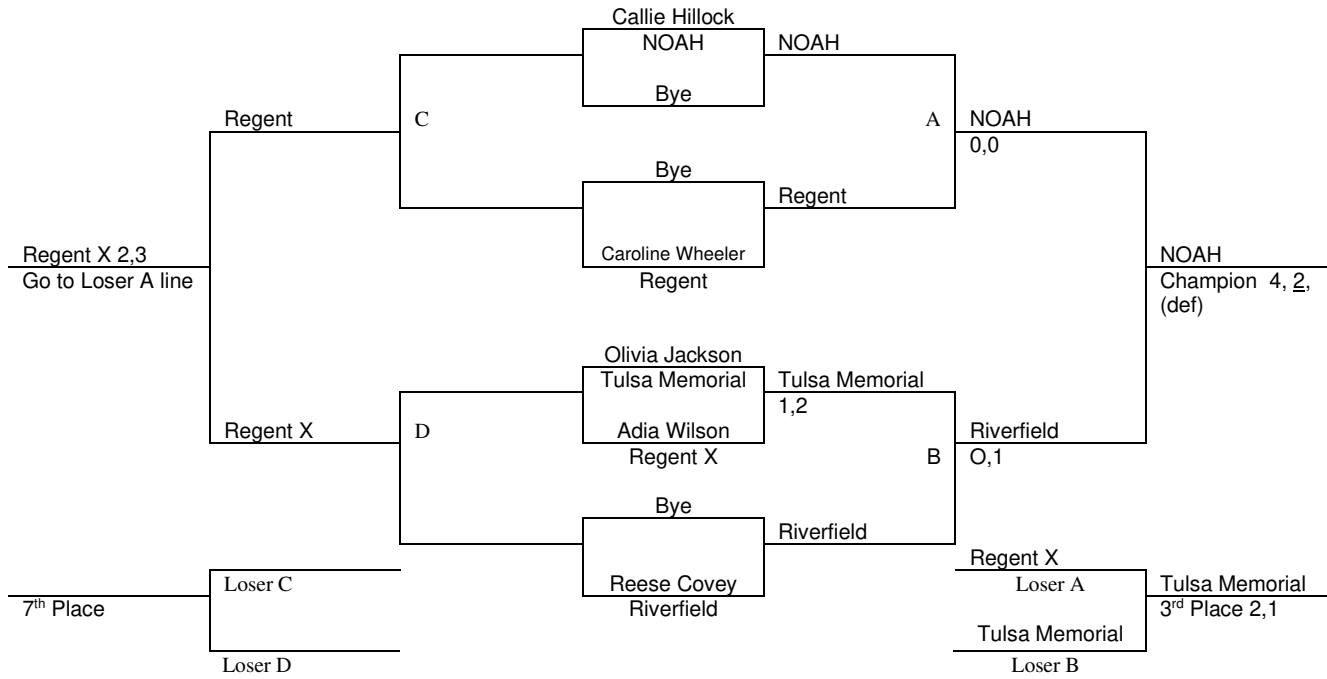

2024 Regent  
Invitational

Event #1 Girls  
Singles

## #2 Boys Doubles Round Robin

Regent def Tulsa Memorial, 0,2

Sanders/Fite Martinez/Mickle

Riverfield def. NOAH, 2,3

Chesher/Patterson Baumann/Venable

Riverfield X def. Regent, 2,0

Beuchat/Rutterford

NOAH def. Tulsa Memorial, 0,0

2<sup>nd</sup> Place: NOAH

3<sup>rd</sup> Place: Riverfield X

4<sup>th</sup> Place: Regent

5<sup>th</sup> Place: Tulsa Memorial

2024 Regent  
Invitational

Event #1 Girls  
Doubles