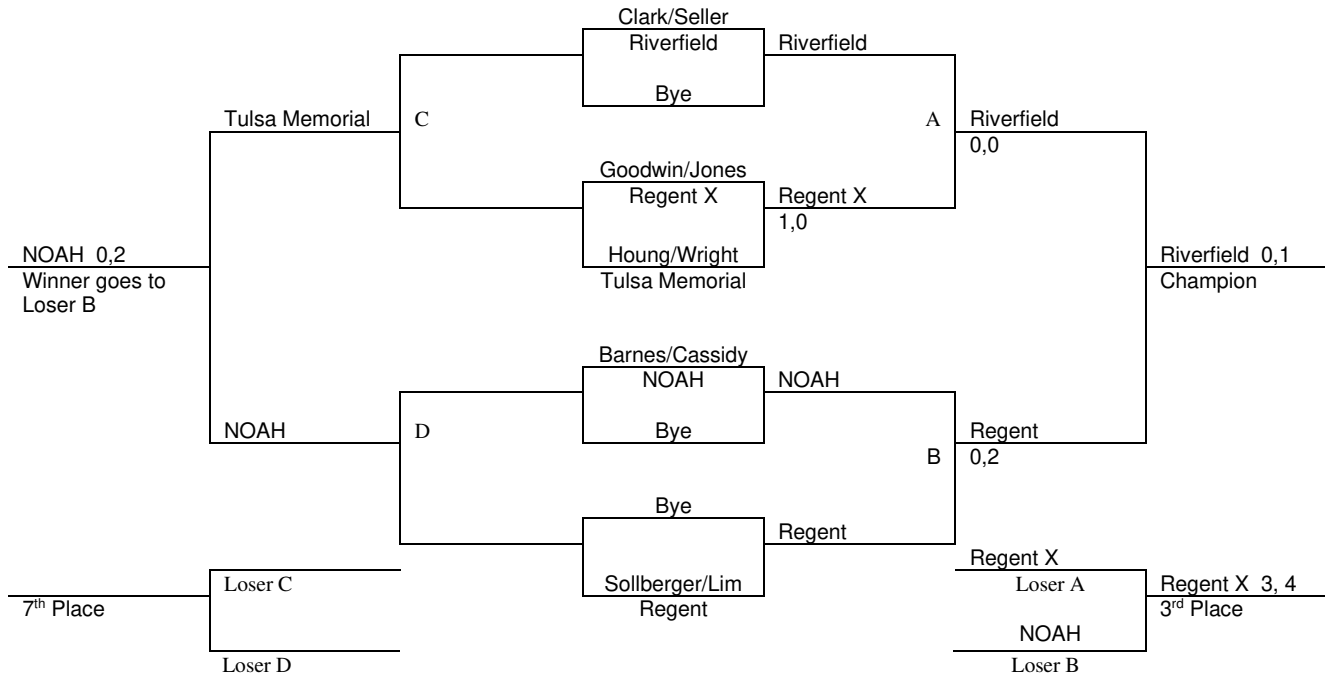

2<sup>nd</sup> Place: NOAH

3<sup>rd</sup> Place: Riverfield X

4<sup>th</sup> Place: Regent

5<sup>th</sup> Place: Tulsa Memorial

2024 Regent  
Invitational

Event #1 Girls  
Doubles

## #1 Boys Doubles Round Robin

Riverfield def. Tulsa Memorial, 0,0

Bell/Steenson Conner/Rios

NOAH def. Regent, 2,0

Marsh/Scheiper Hall/Wilsdorf

Riverfield def. NOAH, 1,5

Regent def. Tulsa Memorial, 4, 5

Riverfield def. Regent, 0,0