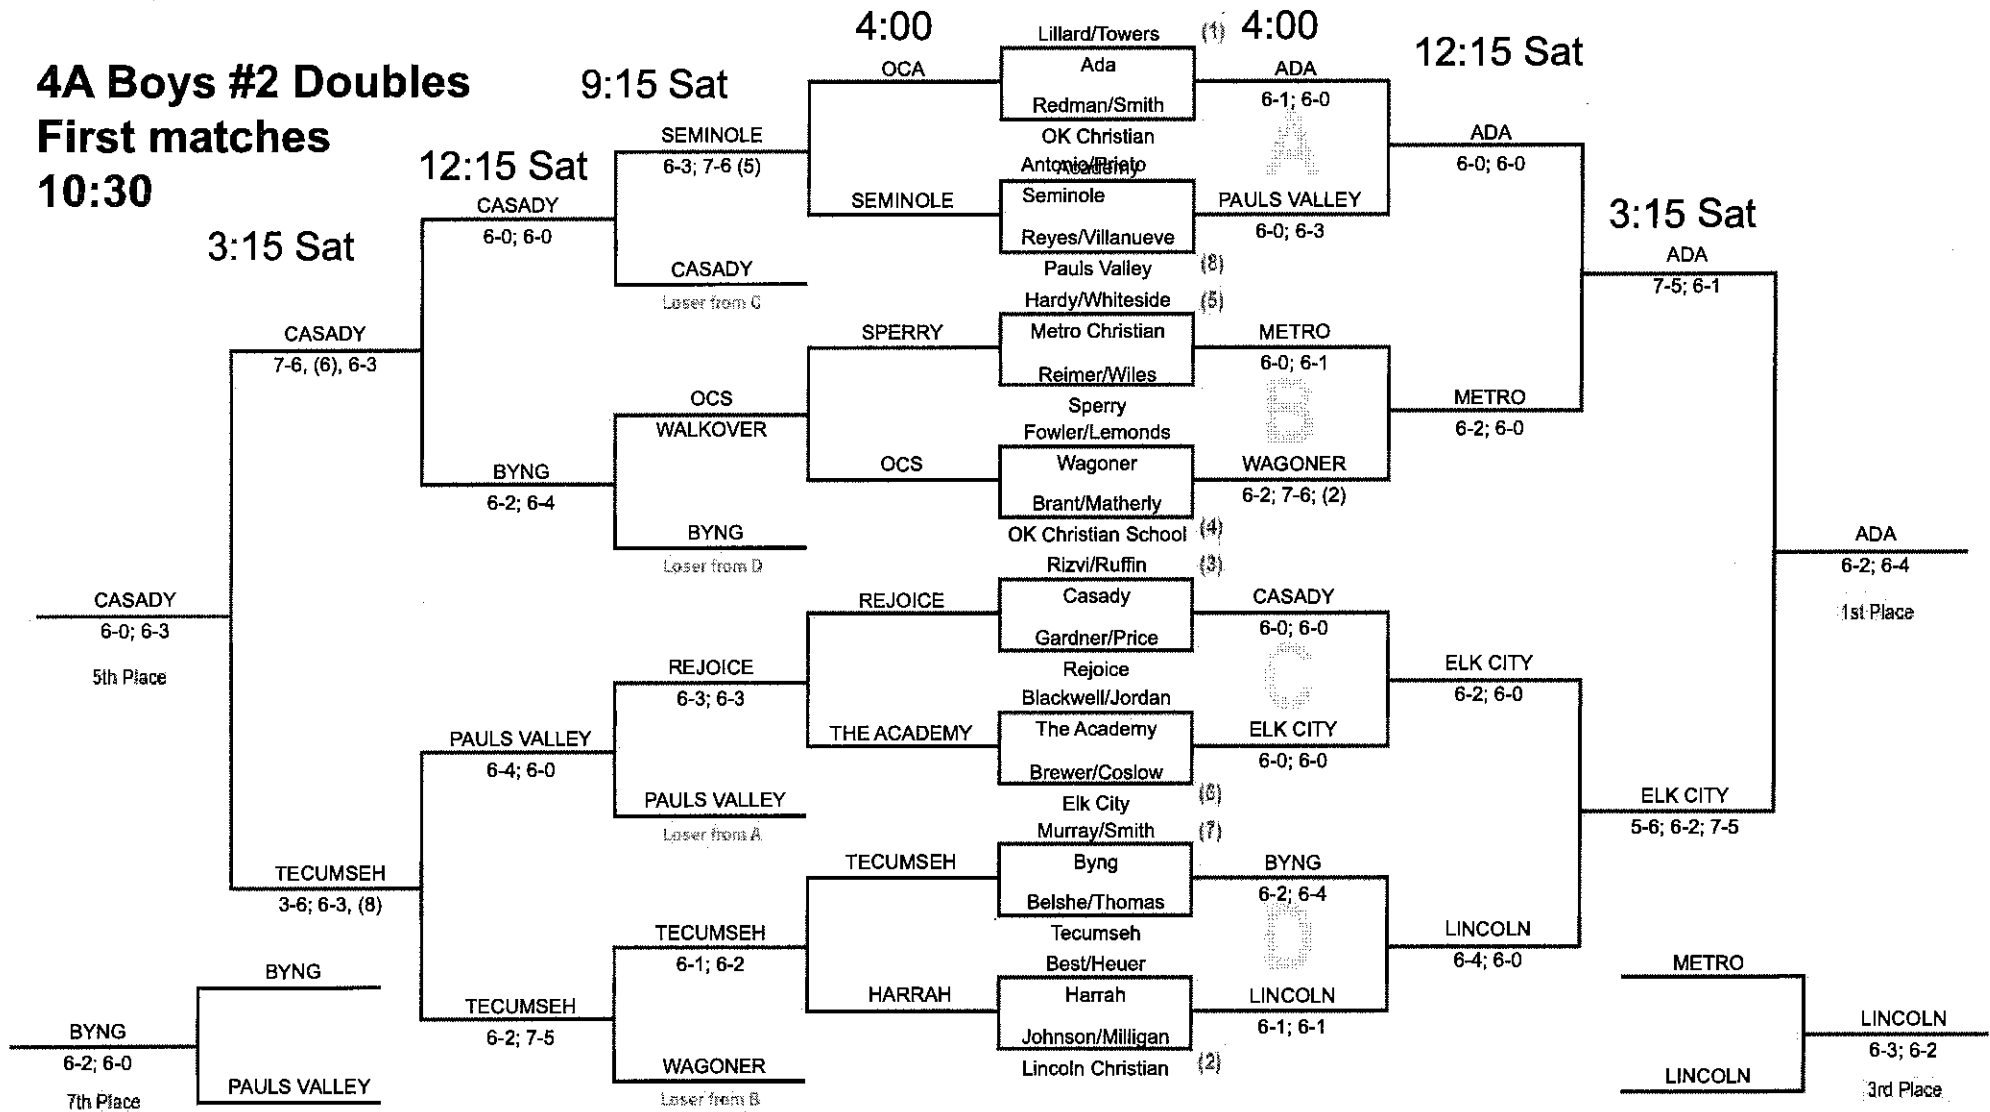

4A Boys #2 Doubles

First matches 10:30

Team Scoring: 1st - 9pts; 2nd - 7pts; 3rd - 6pts; 4th - 5pts; 5th - 4pts; 6th - 3pts; 7th - 2pts; 8th - 1pt.