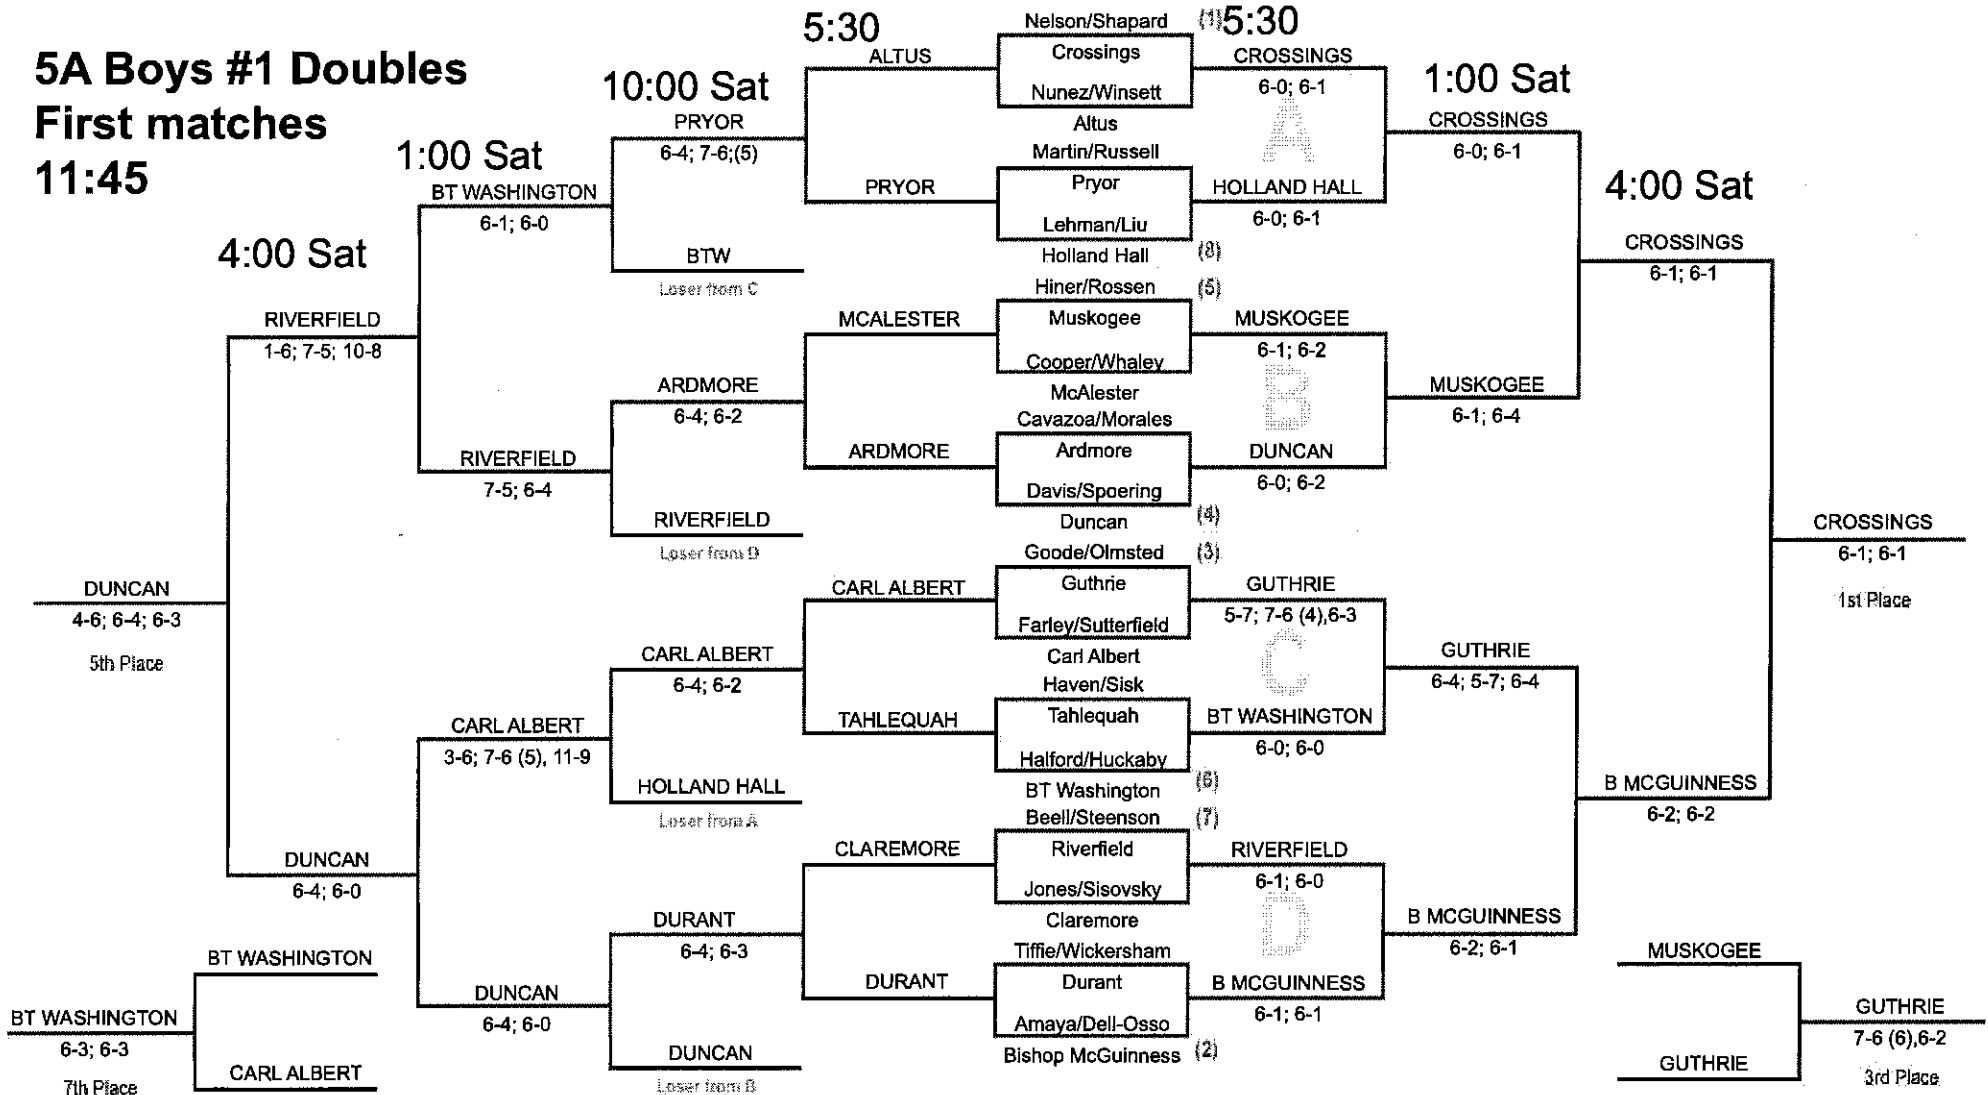

5A Boys #1 Doubles

First matches 11:45

Team Scoring: 1st - 9pts; 2nd - 7pts; 3rd - 6pts; 4th - 5pts; 5th - 4pts; 6th - 3pts; 7th - 2pts; 8th - 1pt.