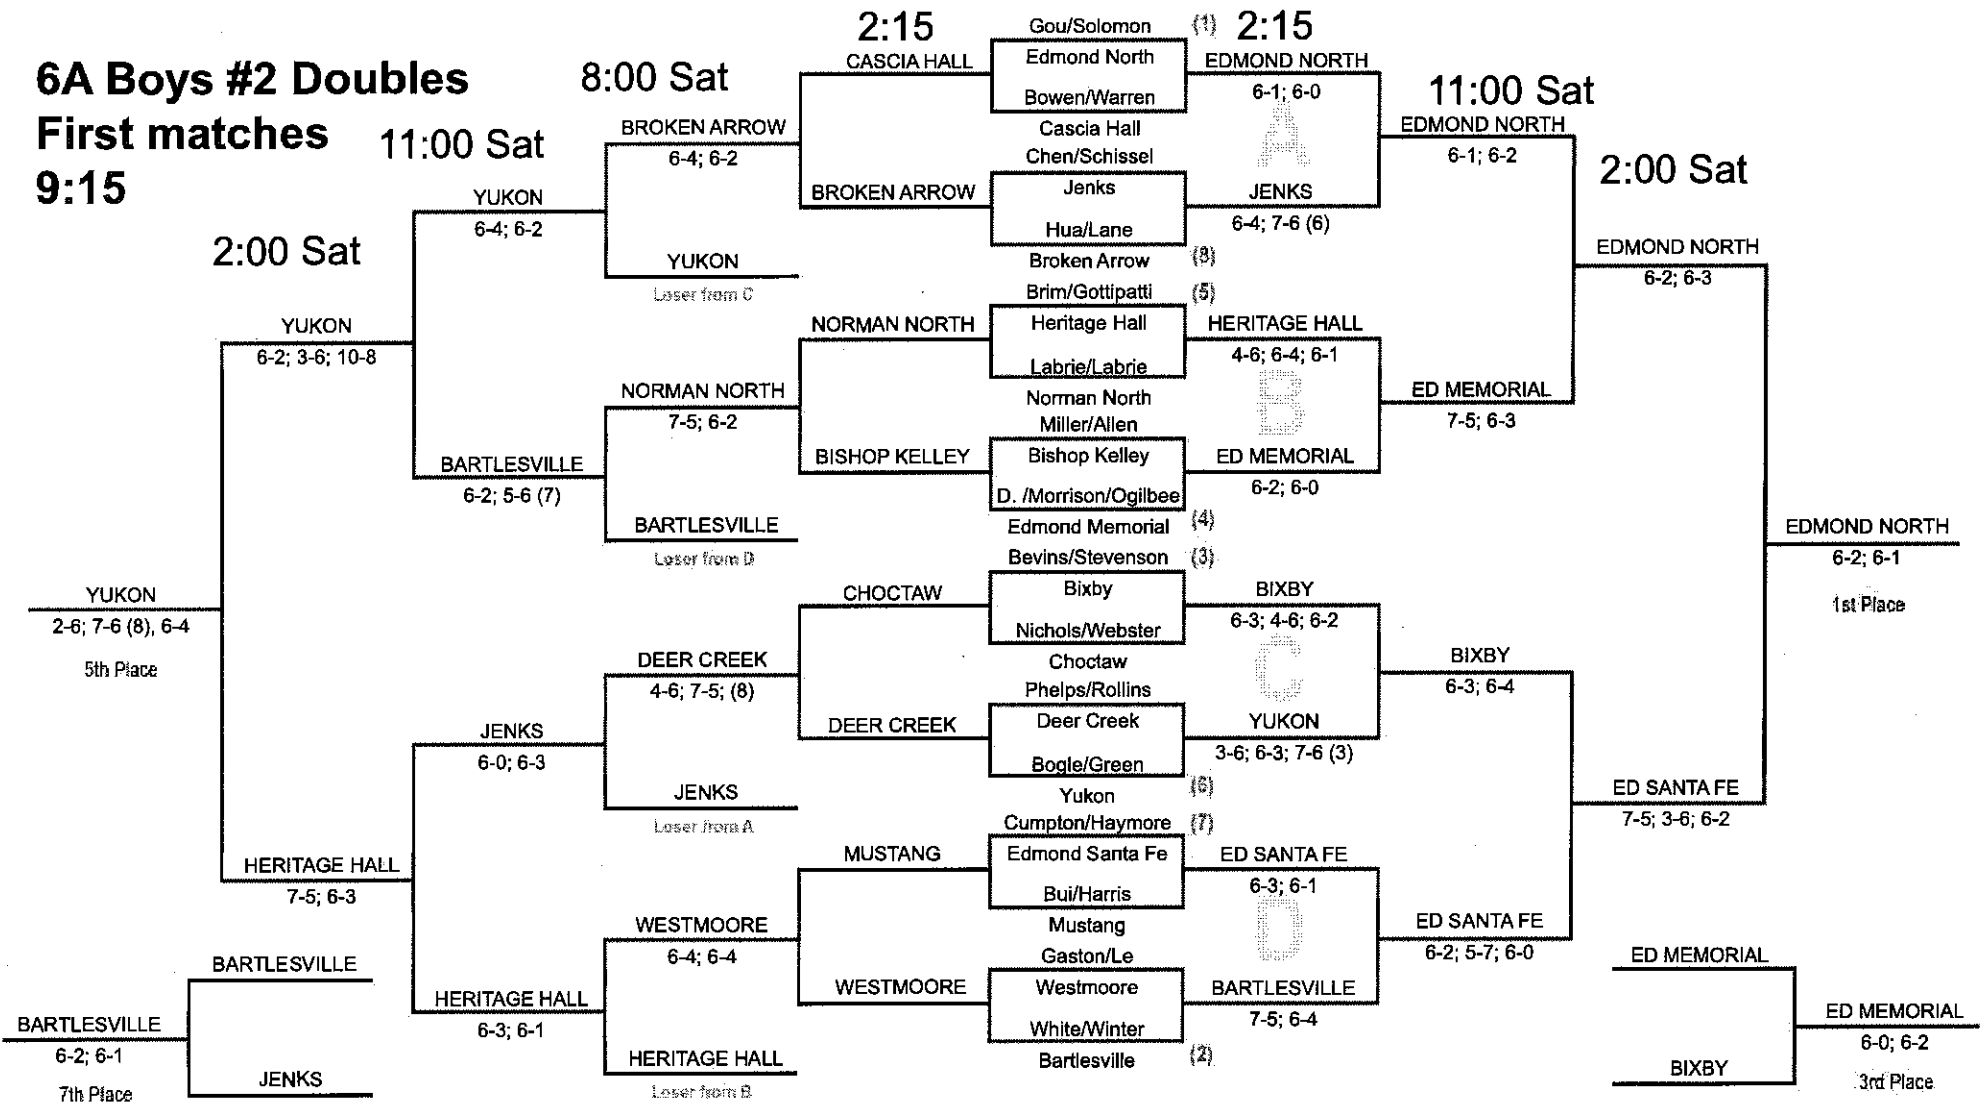

6A Boys #2 Doubles

First matches 9:15

Team Scoring: 1st - 9pts; 2nd - 7pts; 3rd - 6pts; 4th - 5pts; 5th - 4pts; 6th - 3pts; 7th - 2pts; 8th - 1pt.

4A

School	Total Points
Ada	36
Metro Christian	21
Elk	19
Casady	18
Mount St. Mary	7
Harrah	6
OK Christian School	6
Pauls Valley	6
Tecumseh	6
Lincoln Christian	6
Byng	5
Seminole	4
Wagoner	4
Douglass	3
Rejoice	1

5A

School	Total Points
Crossings	31
Bishop McGuinness	24
Duncan	19
Carl Albert	17
Holland Hall	11
Guthrie	9
Classen SAS	7
Riverfield	7
Muskogee	7
Altus	5
Pryor	4
Claremore	4
BT Washington	2
McAlester	1

6A

School	Total Points
Edmond North	29
Edmond Memorial	26
Jenks	18
Heritage Hall	18
Westmoore	17
Bishop Kelley	10
Edmond Santa Fe	7
Yukon	6
Bixby	5
Bartlesville	4
Stillwater	3
Norman North	2
Union	2
Mustang	1