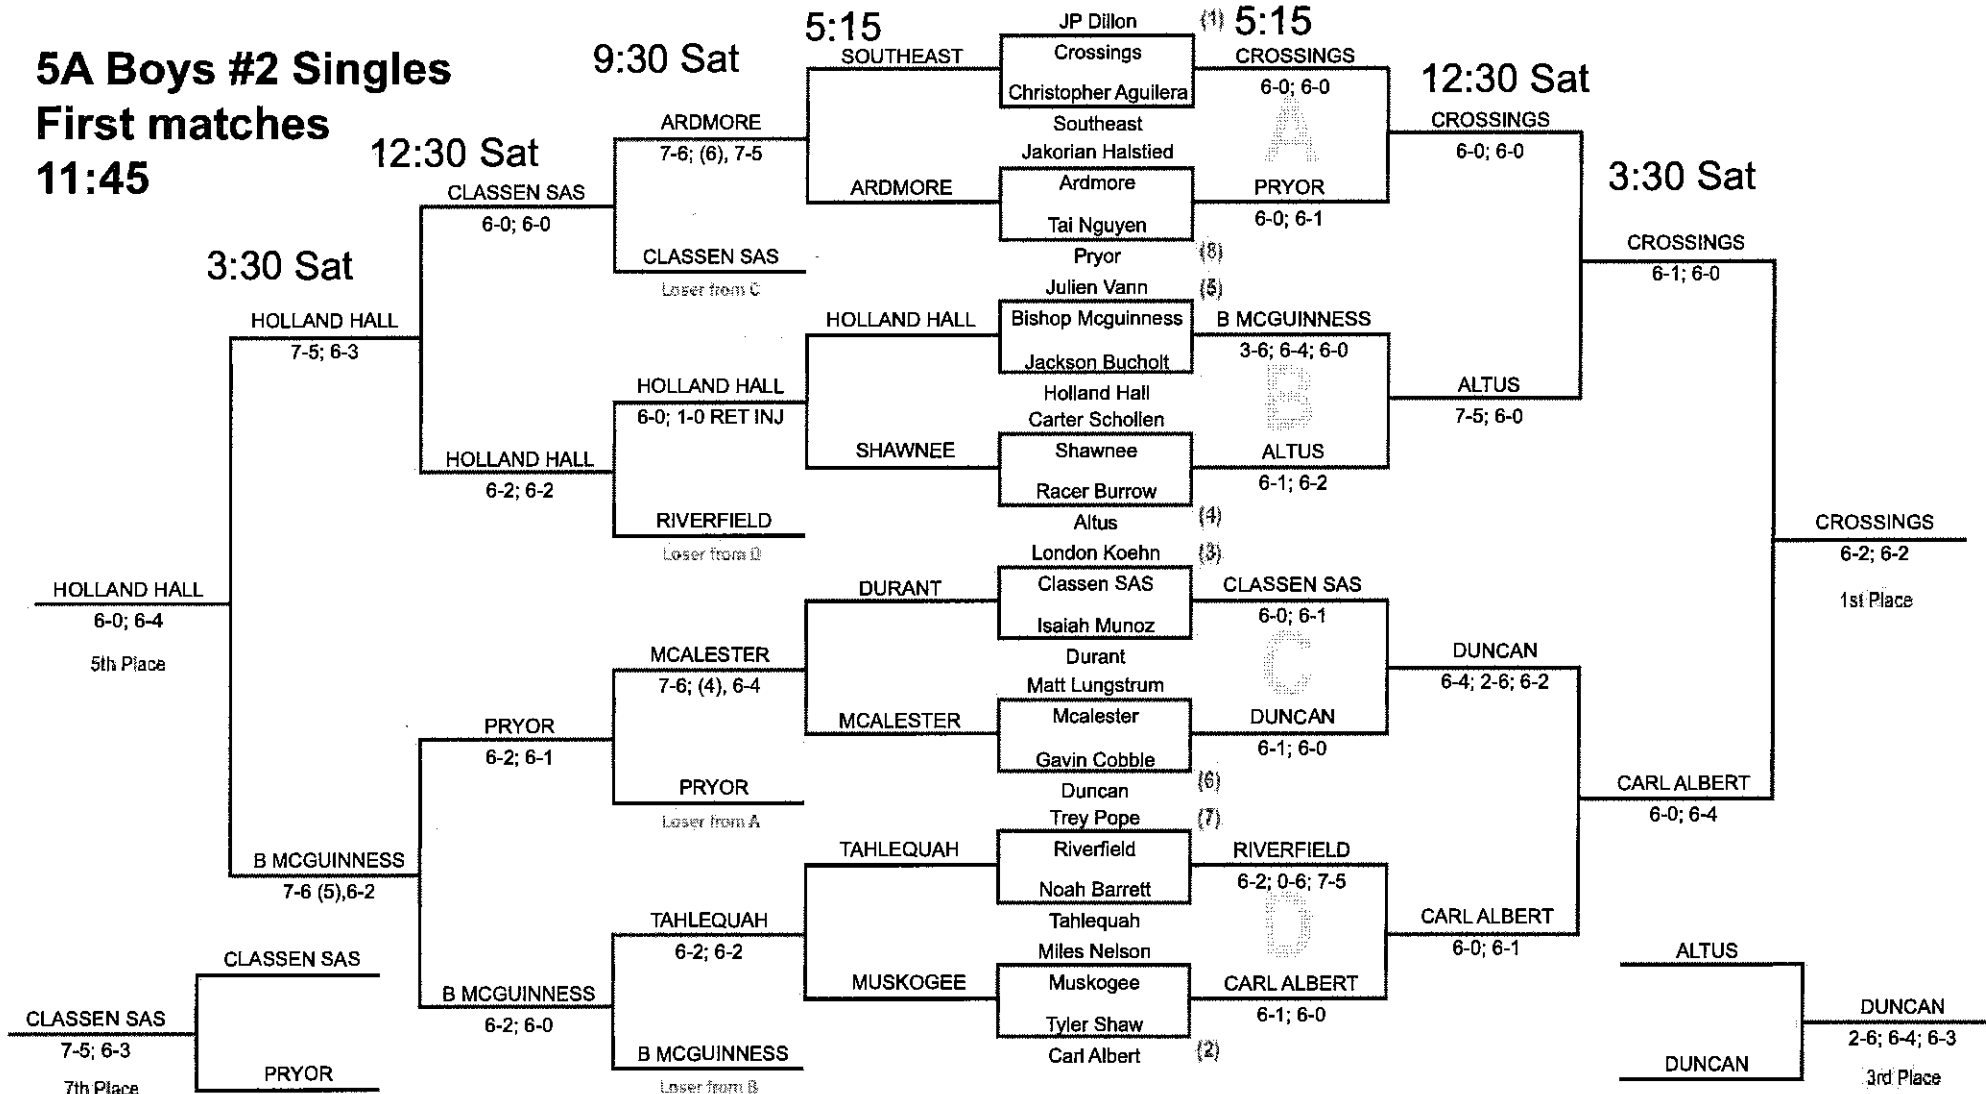

9:30 Sat

4:30

(1) 4:30

12:30 Sat

3:30 Sat

Team Scoring: 1st - 9pts; 2nd - 7pts; 3rd - 6pts; 4th - 5pts; 5th - 4pts; 6th - 3pts; 7th - 2pts; 8th - 1pt.

5A Boys #2 Singles

First matches 11:45