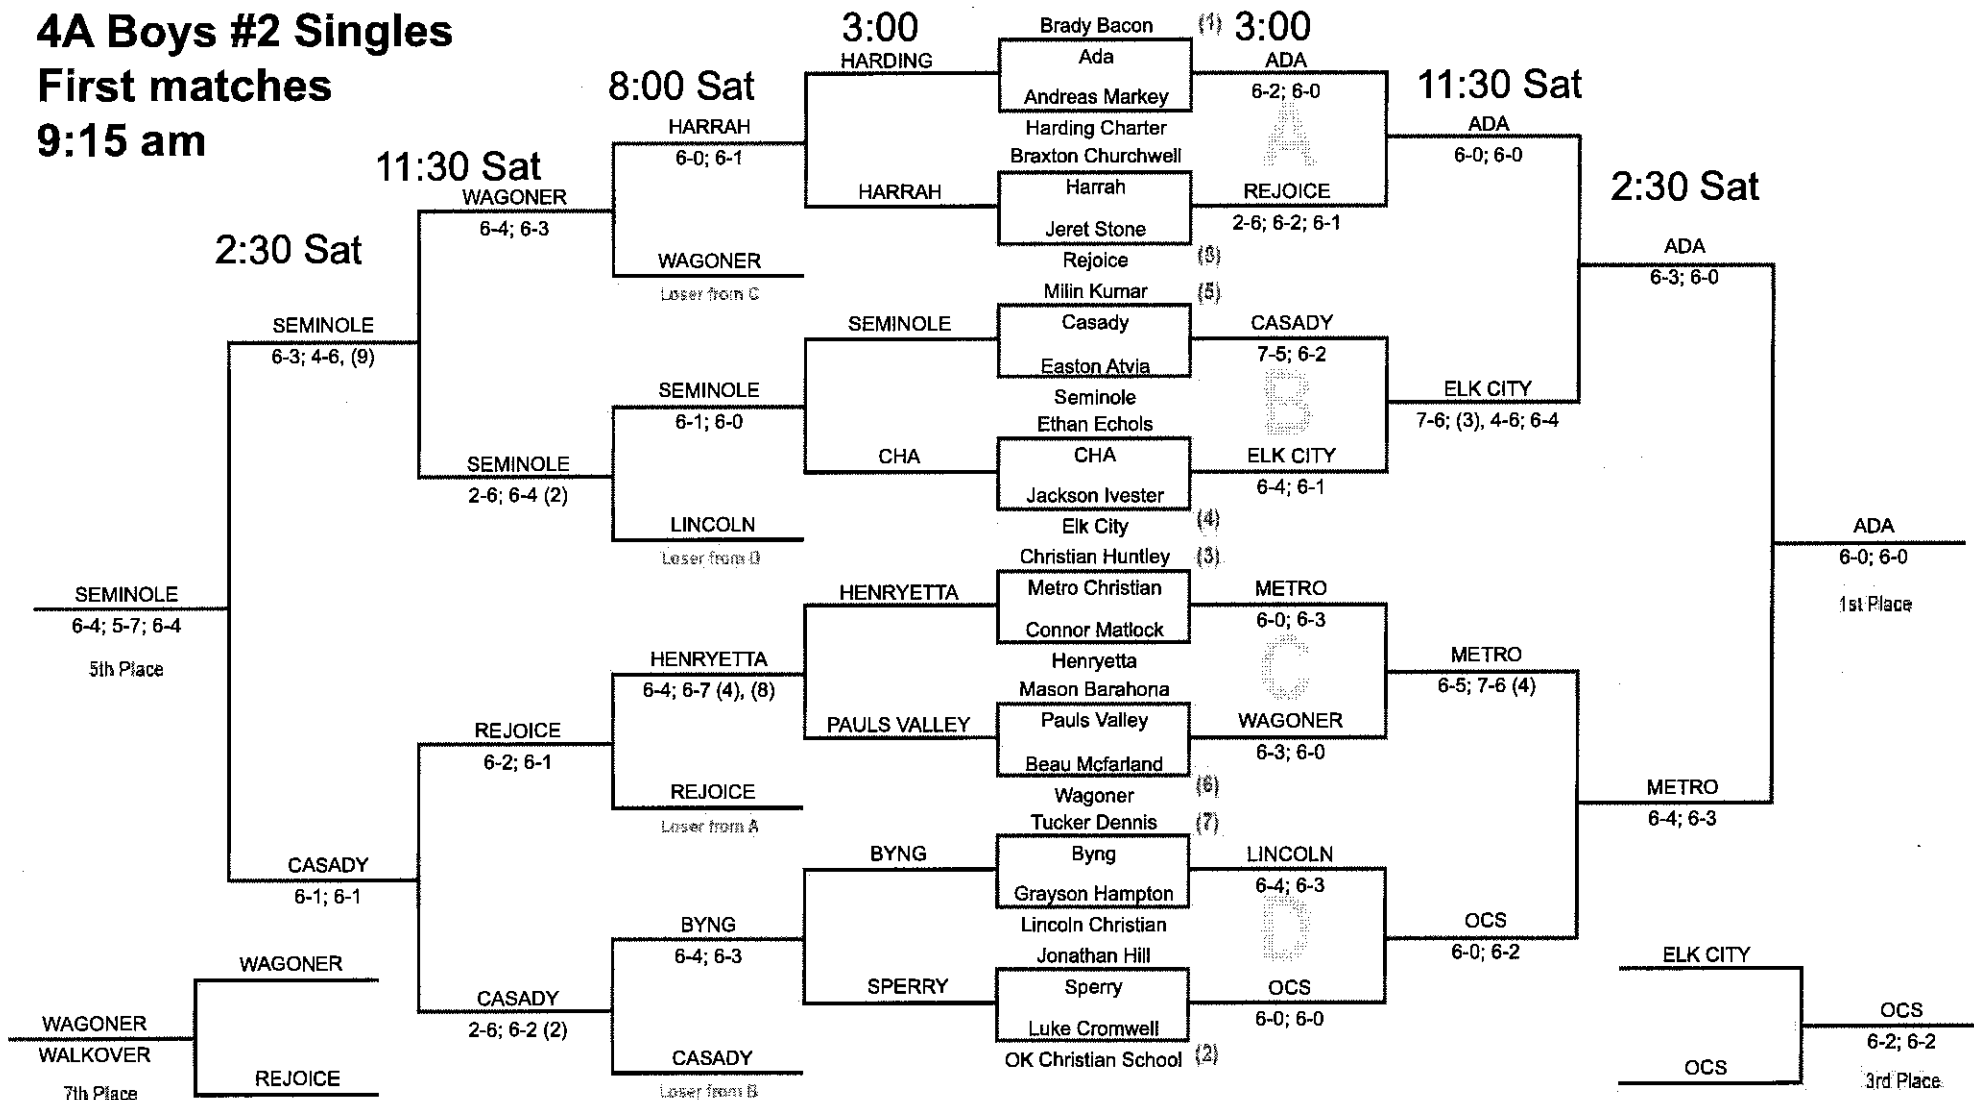

4A Boys #2 Singles

First matches

9:15 am

Team Scoring: 1st - 9pts; 2nd - 7pts; 3rd - 6pts; 4th - 5pts; 5th - 4pts; 6th - 3pts; 7th - 2pts; 8th - 1pt.

4A Boys #1 Doubles

First matches 10:30

Team Scoring: 1st - 9pts; 2nd - 7pts; 3rd - 6pts; 4th - 5pts; 5th - 4pts; 6th - 3pts; 7th - 2pts; 8th - 1pt.