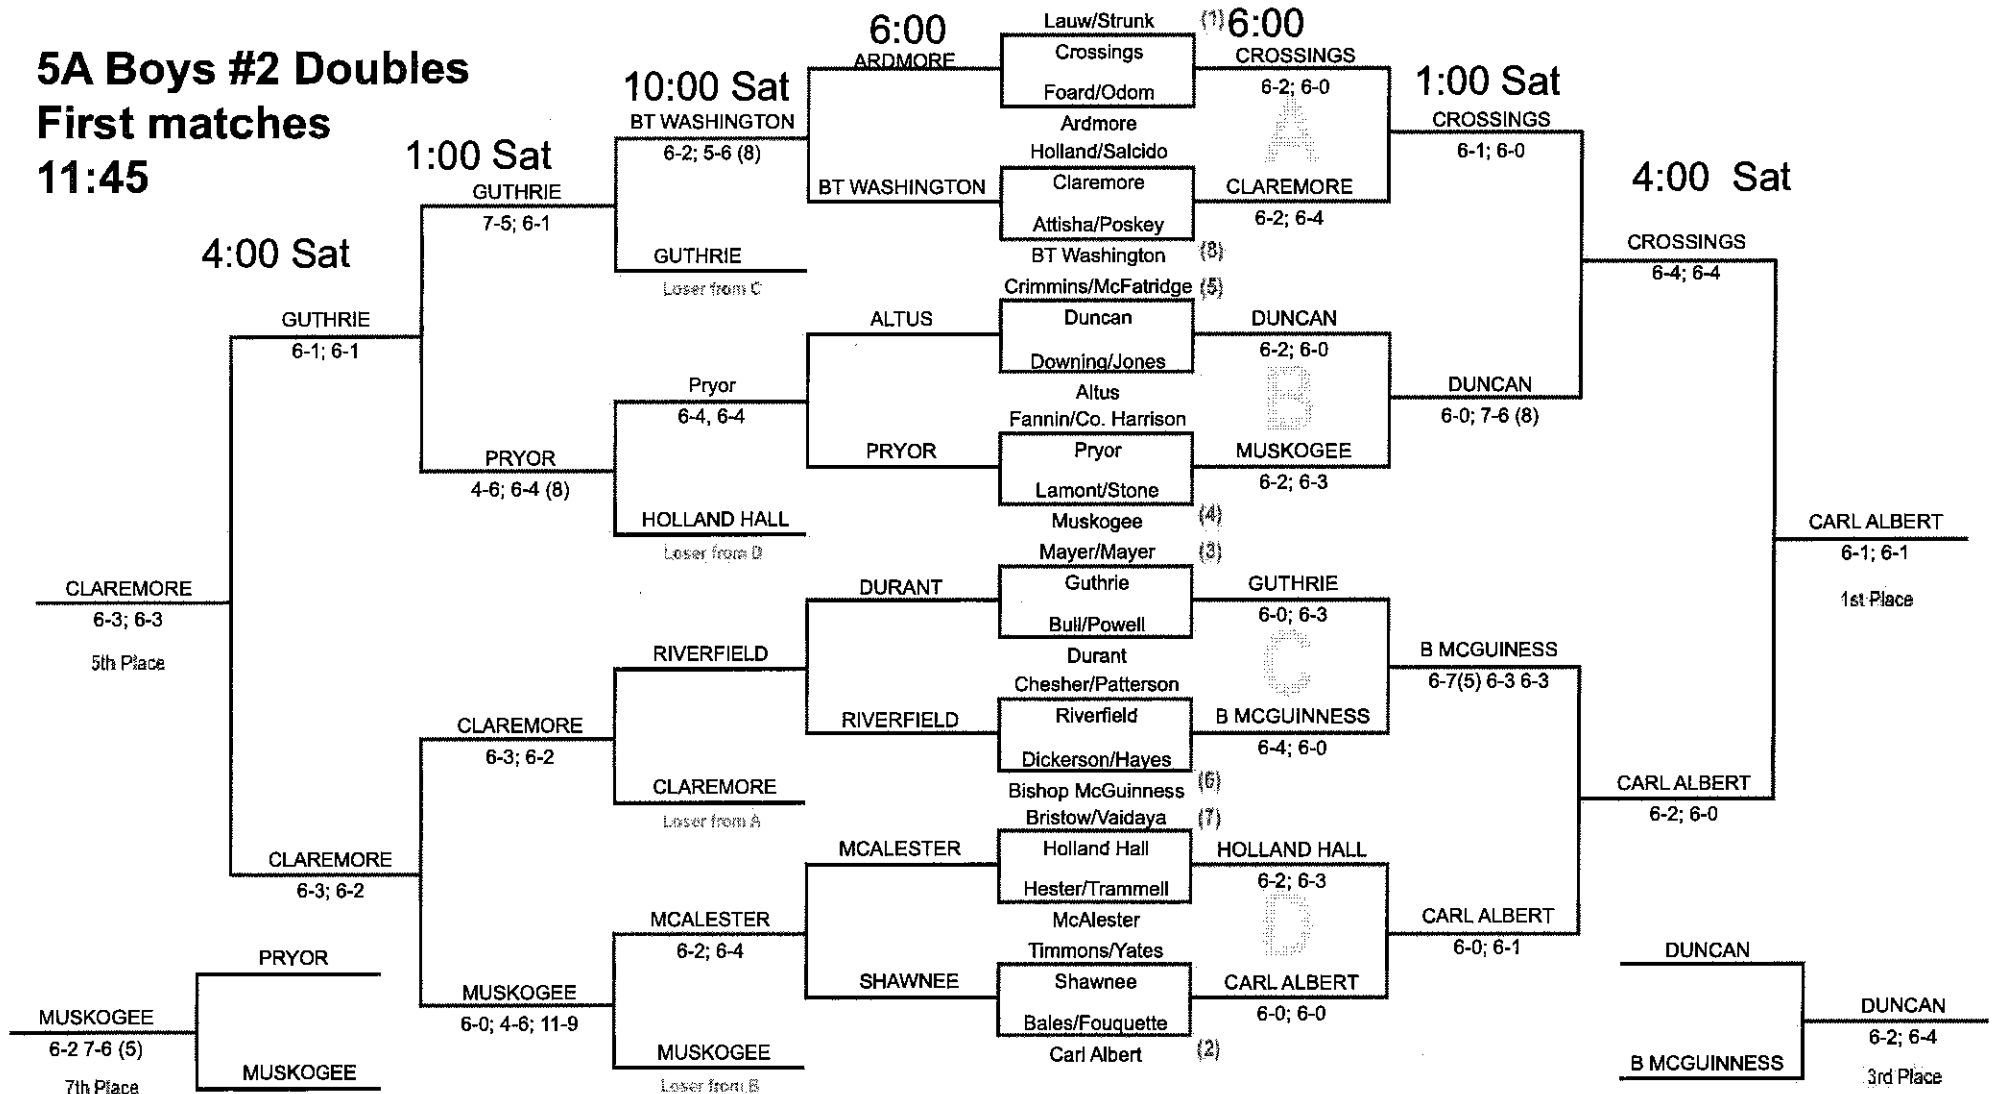

5A Boys #2 Doubles

First matches 11:45

Team Scoring: 1st - 9pts; 2nd - 7pts; 3rd - 6pts; 4th - 5pts; 5th - 4pts; 6th - 3pts; 7th - 2pts; 8th - 1pt.