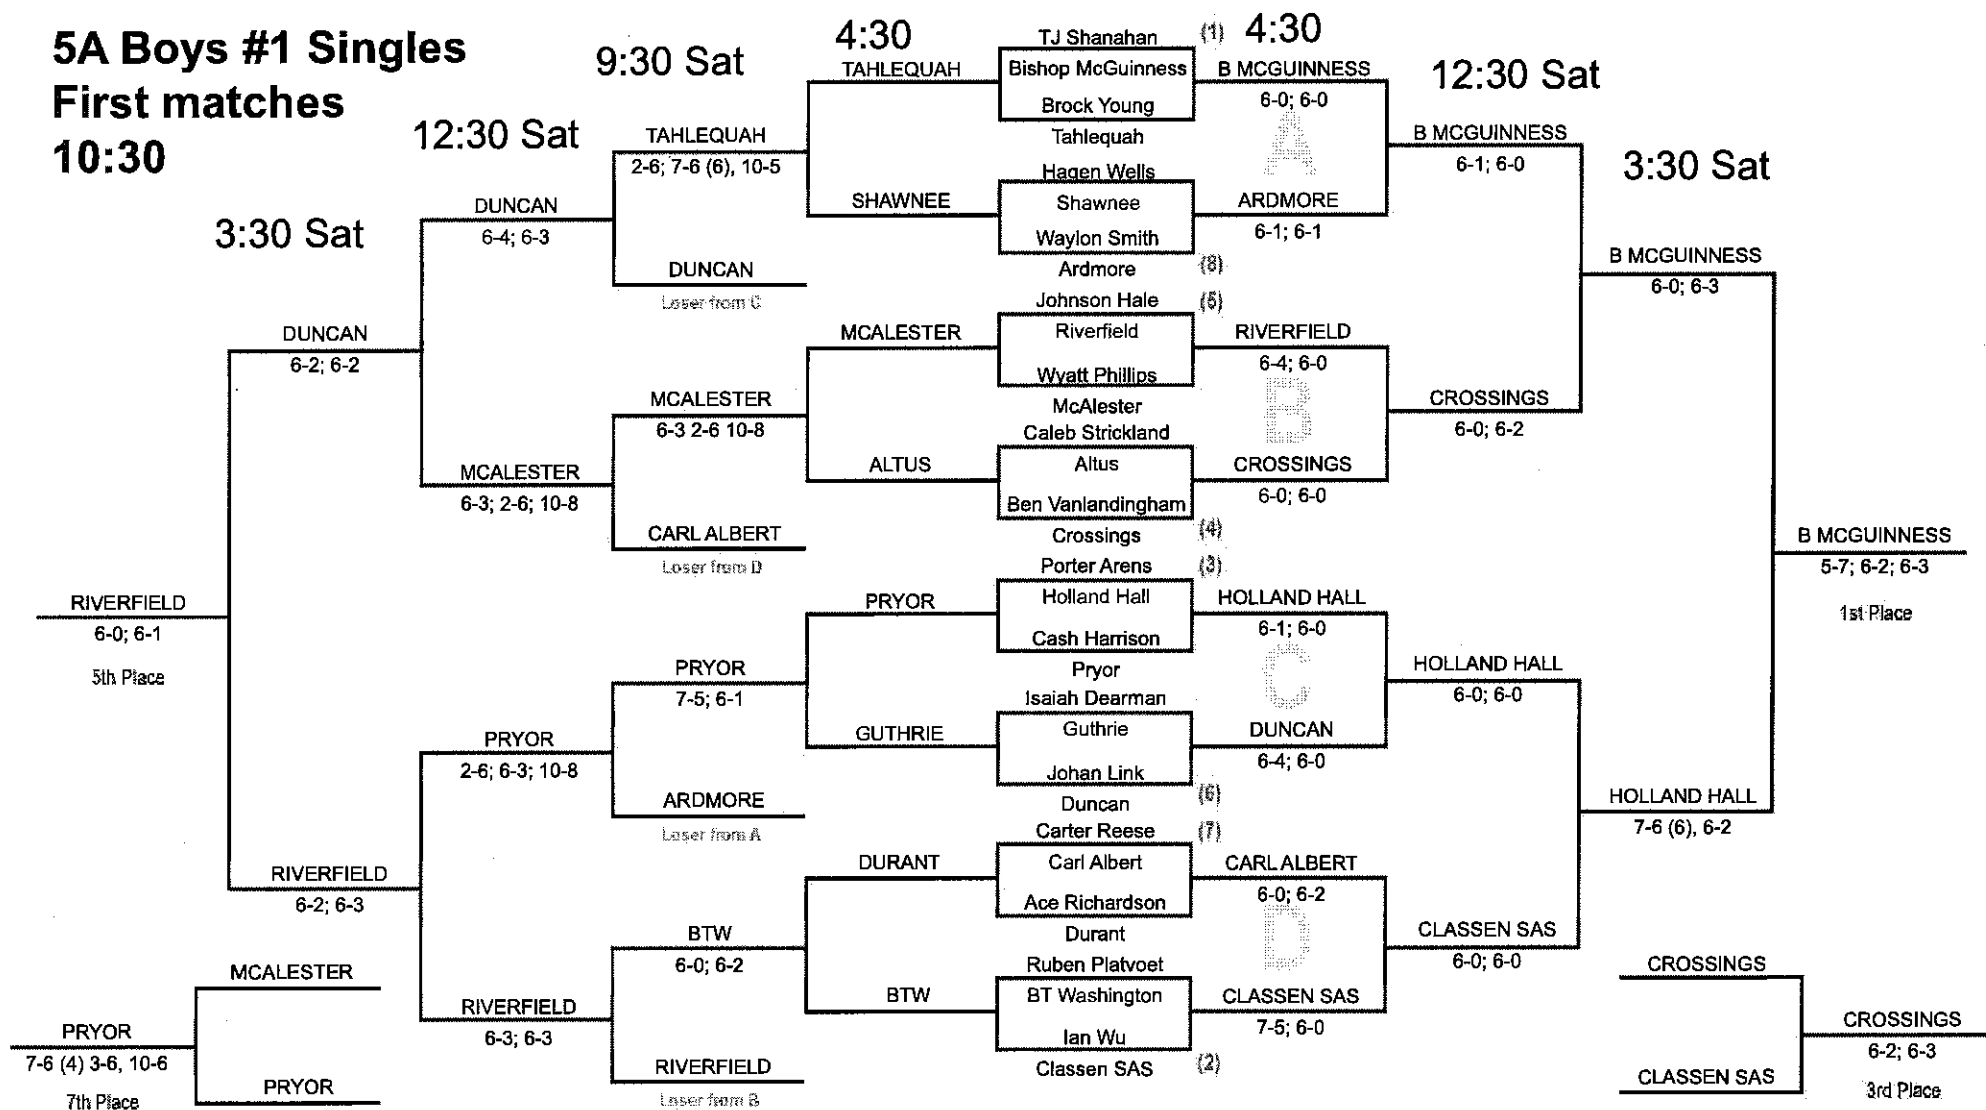

5A Boys #1 Singles

First matches

10:30

3:30 Sat

12:30 Sat

9:30 Sat

4:30

(1) 4:30

12:30 Sat

3:30 Sat

Team Scoring: 1st - 9pts; 2nd - 7pts; 3rd - 6pts; 4th - 5pts; 5th - 4pts; 6th - 3pts; 7th - 2pts; 8th - 1pt.