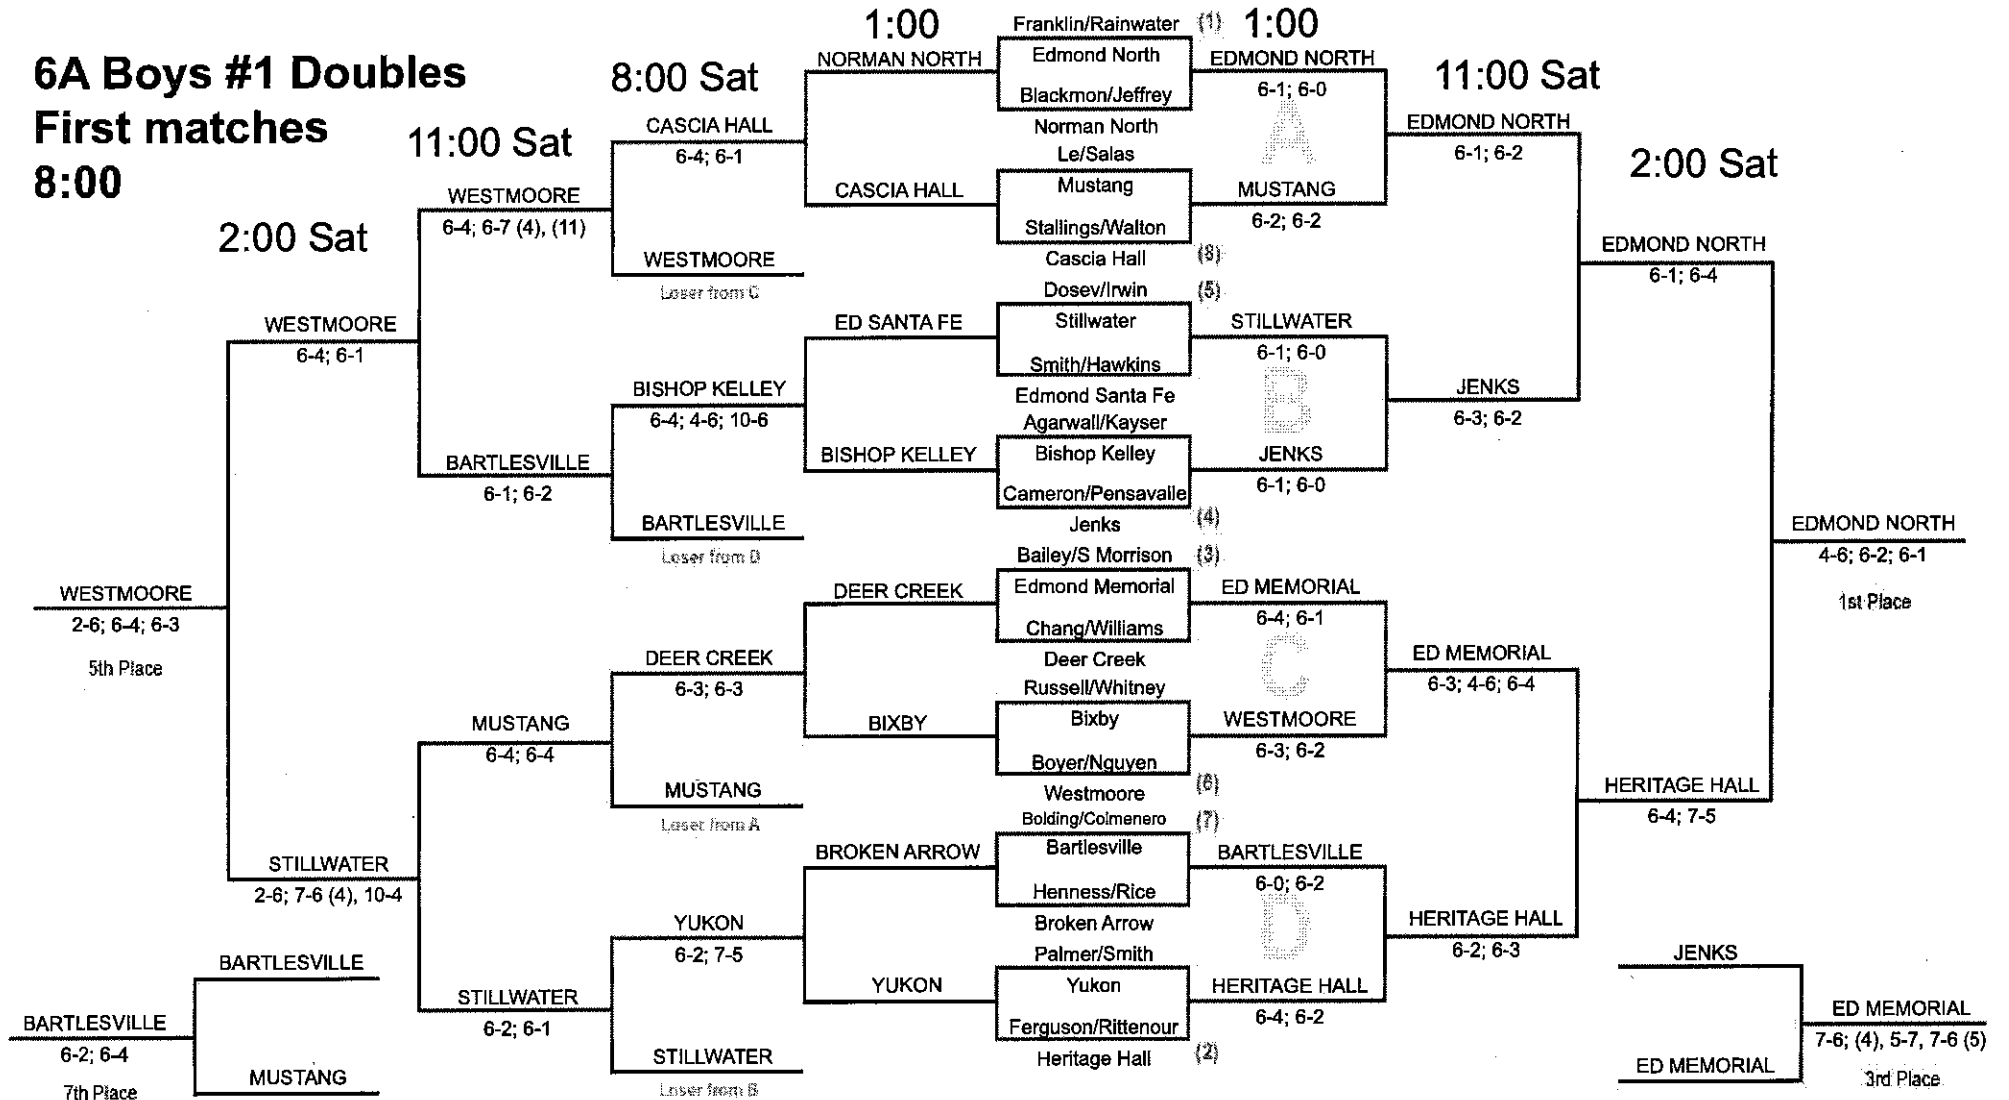

5A Boys #2 Doubles

First matches 11:45

Team Scoring: 1st - 9pts; 2nd - 7pts; 3rd - 6pts; 4th - 5pts; 5th - 4pts; 6th - 3pts; 7th - 2pts; 8th - 1pt.

6A Boys #1 Doubles

First matches 8:00

Team Scoring: 1st - 9pts; 2nd - 7pts; 3rd - 6pts; 4th - 5pts; 5th - 4pts; 6th - 3pts; 7th - 2pts; 8th - 1pt.