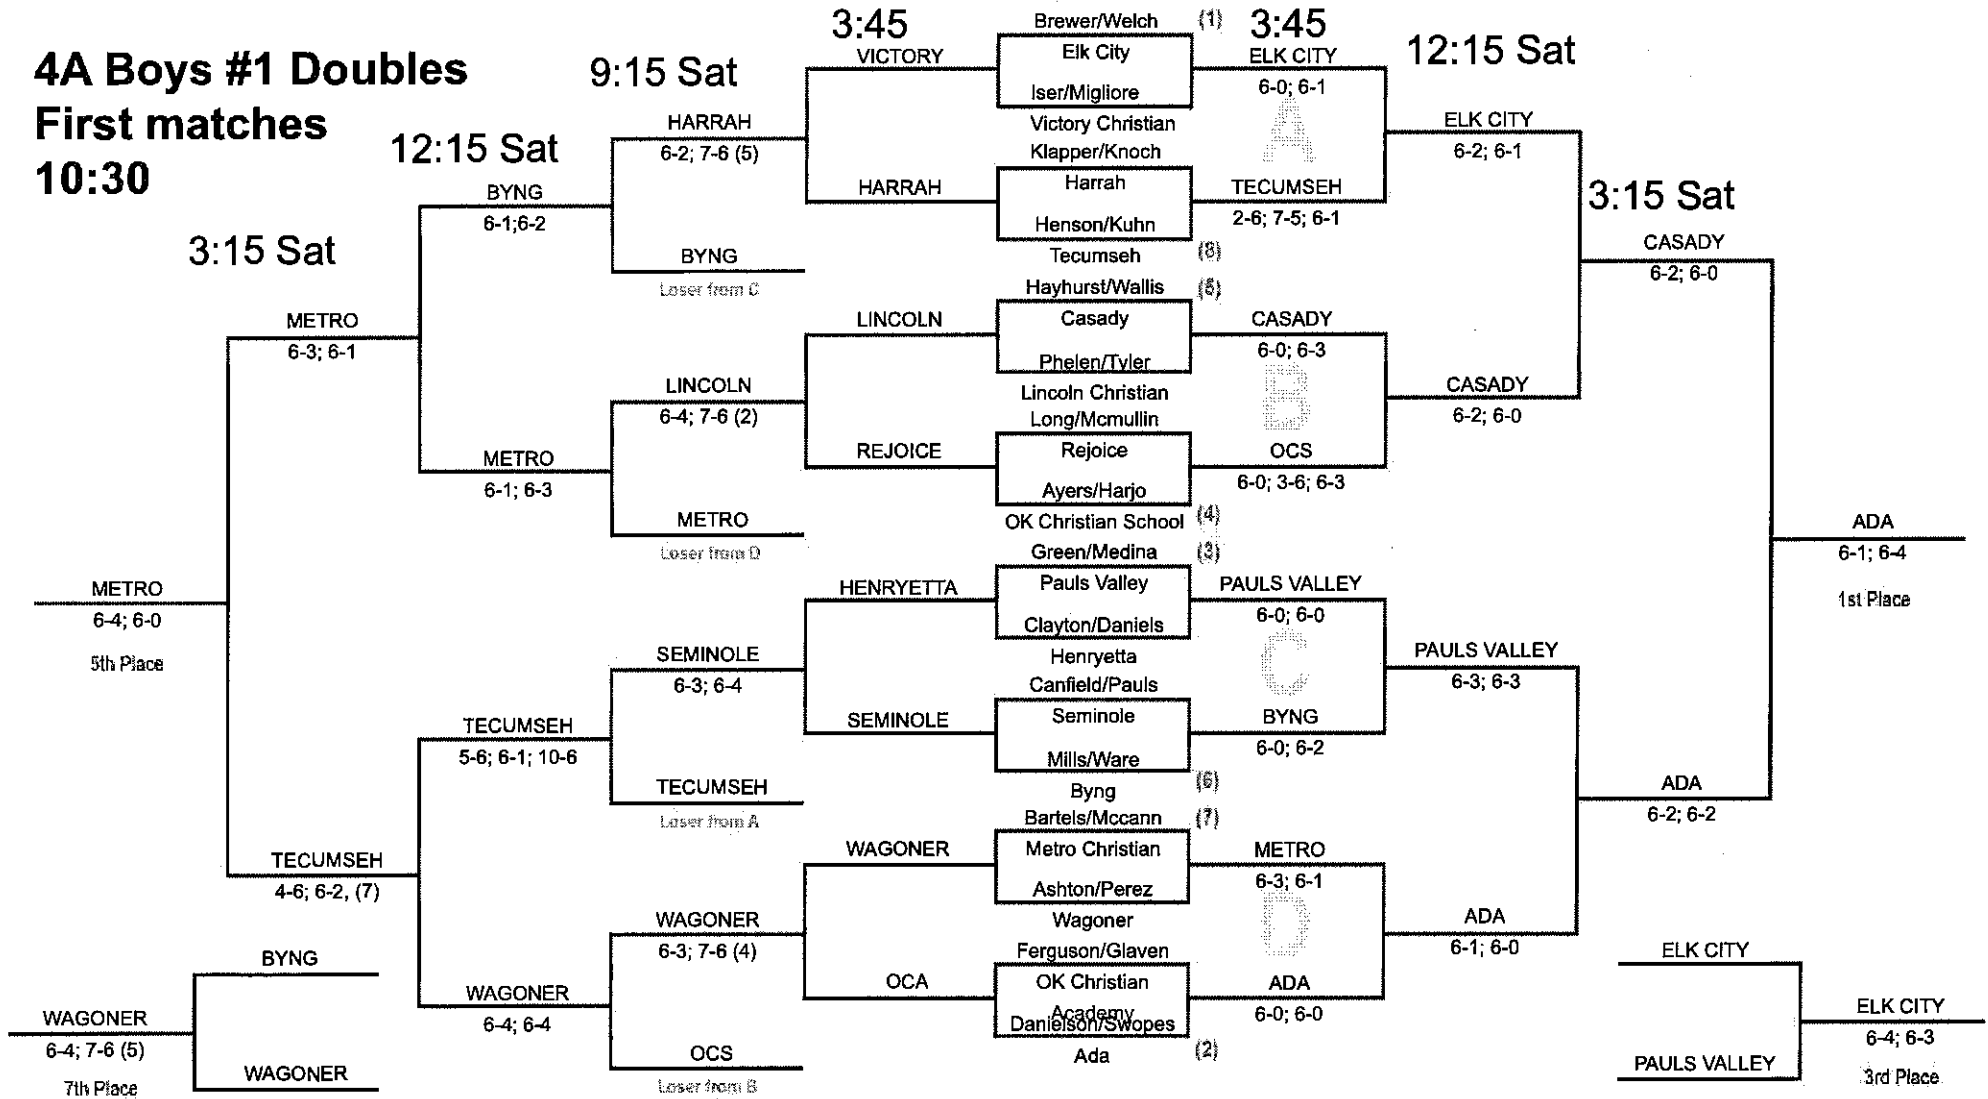

4A Boys #2 Singles

First matches

9:15 am

Team Scoring: 1st - 9pts; 2nd - 7pts; 3rd - 6pts; 4th - 5pts; 5th - 4pts; 6th - 3pts; 7th - 2pts; 8th - 1pt.

4A Boys #1 Doubles

First matches 10:30

Team Scoring: 1st - 9pts; 2nd - 7pts; 3rd - 6pts; 4th - 5pts; 5th - 4pts; 6th - 3pts; 7th - 2pts; 8th - 1pt.