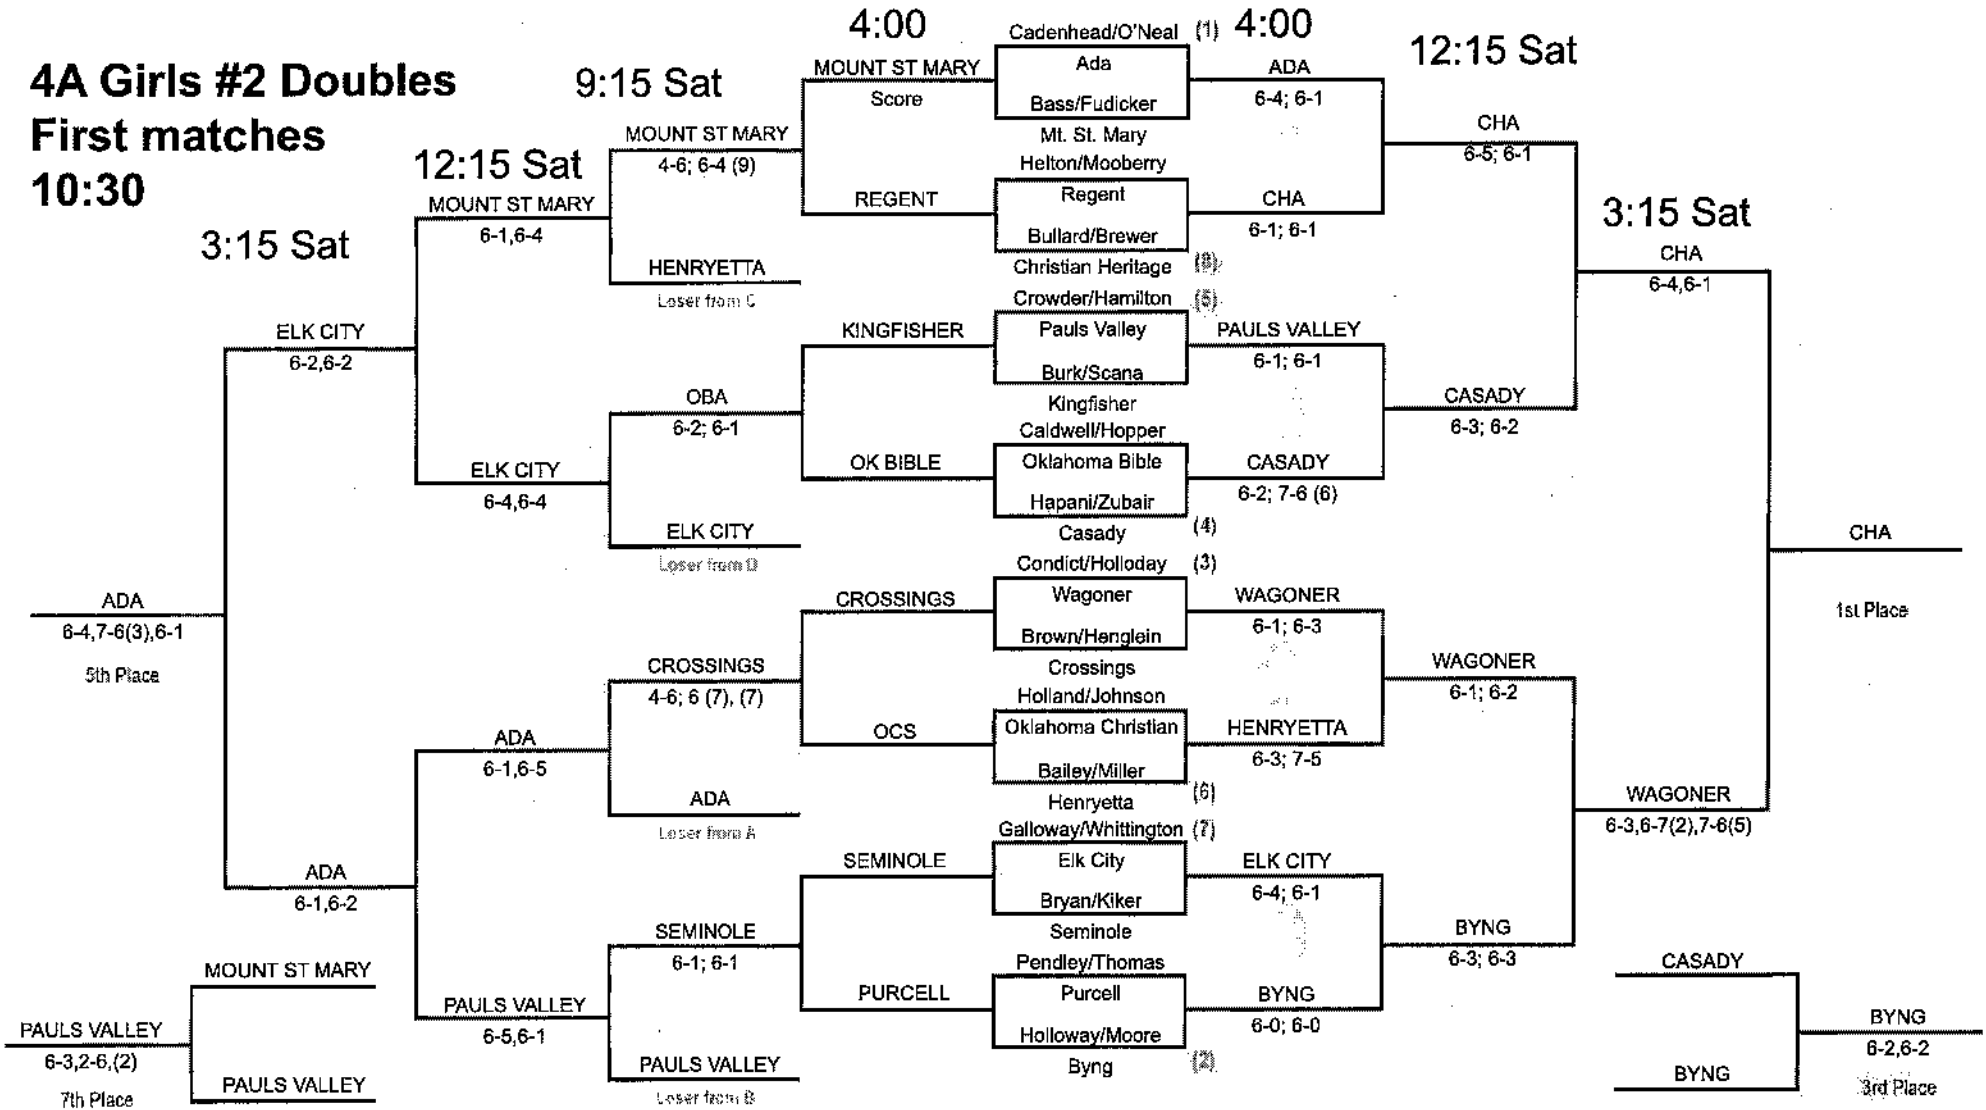

4A Girls #2 Doubles

First matches

10:30

3:15 Sat

12:15 Sat

9:15 Sat

4:00

4:00

12:15 Sat

3:15 Sat

Team Scoring: 1st - 9pts; 2nd - 7pts; 3rd - 6pts; 4th - 5pts; 5th - 4pts; 6th - 3pts; 7th - 2pts; 8th - 1pt