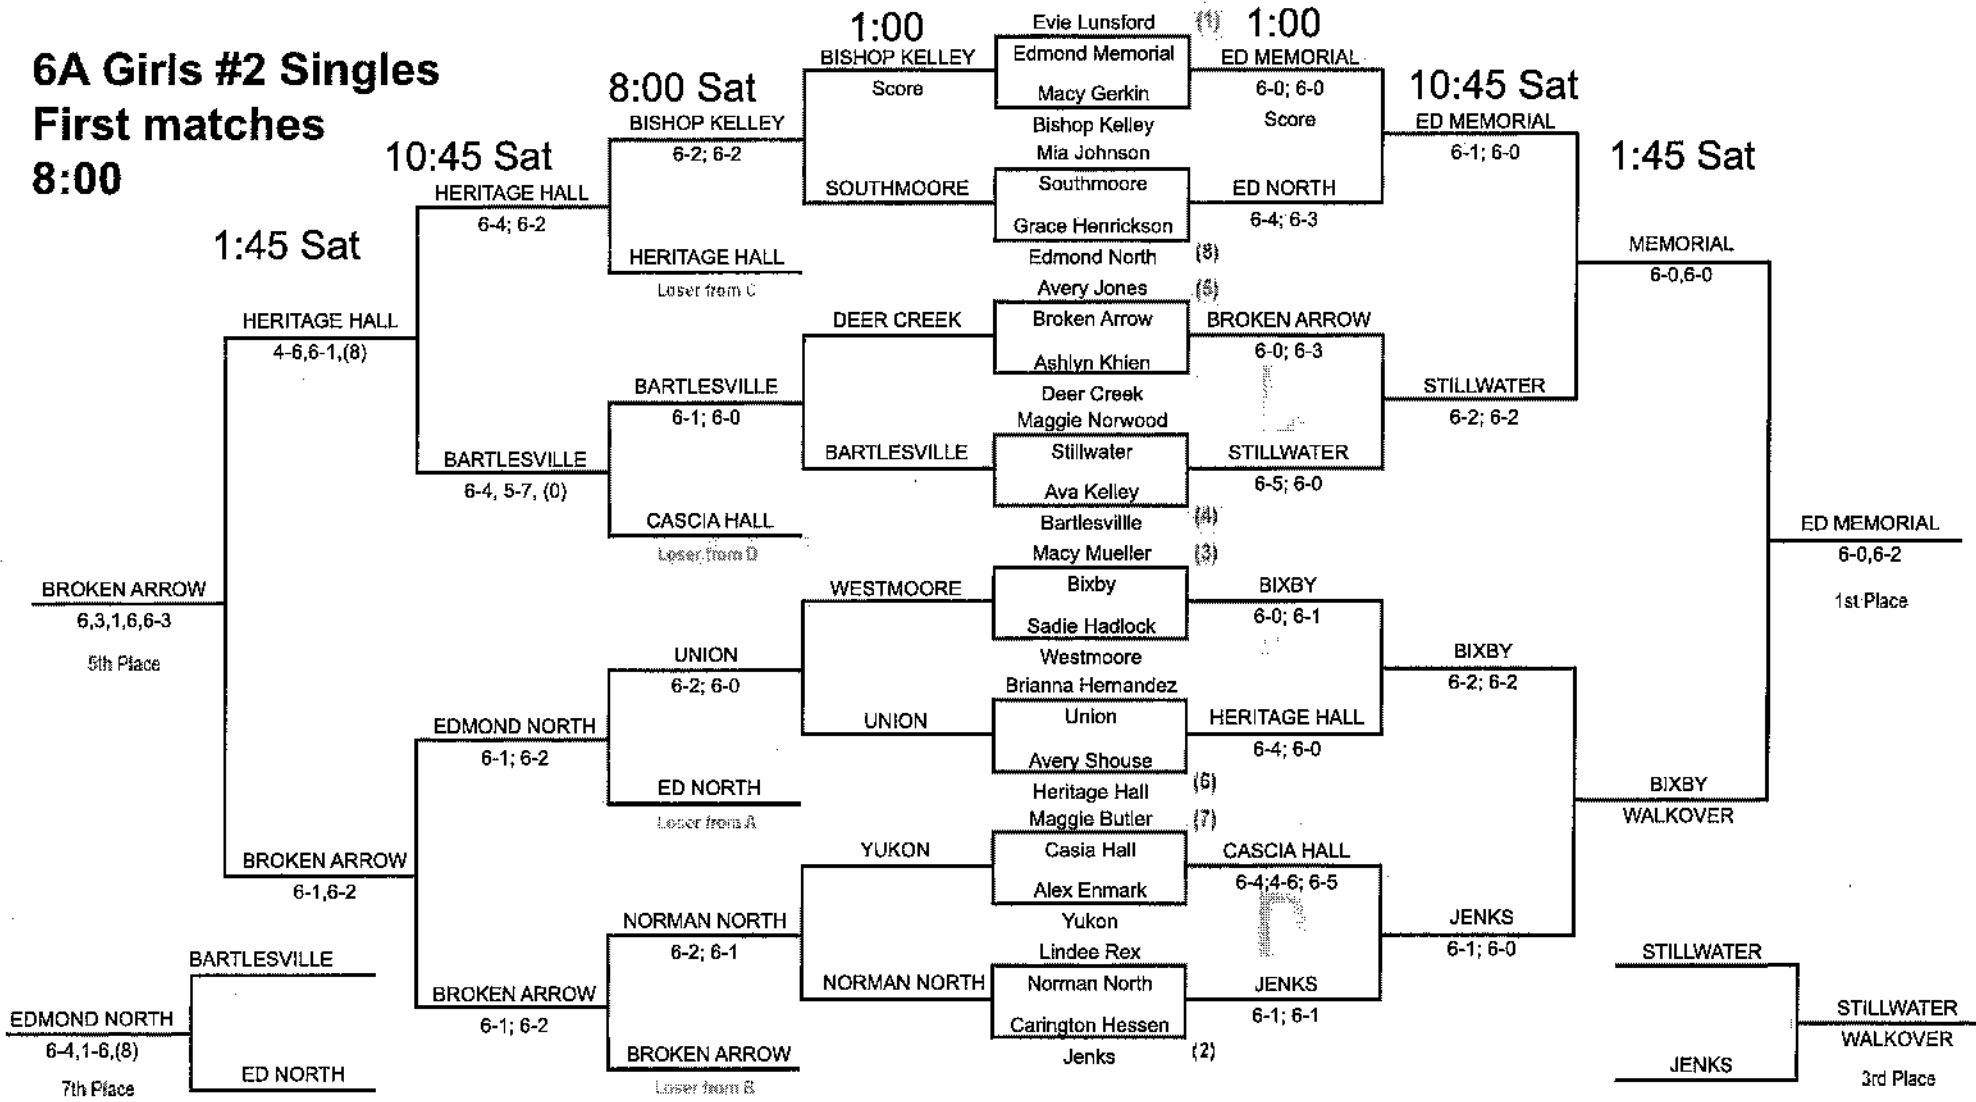

6A Girls #2 Singles First matches 8:00

Team Scoring: 1st - 9pts; 2nd - 7pts; 3rd - 6pts; 4th - 5pts; 5th - 4pts; 6th - 3pts; 7th - 2pts; 8th - 1pt.