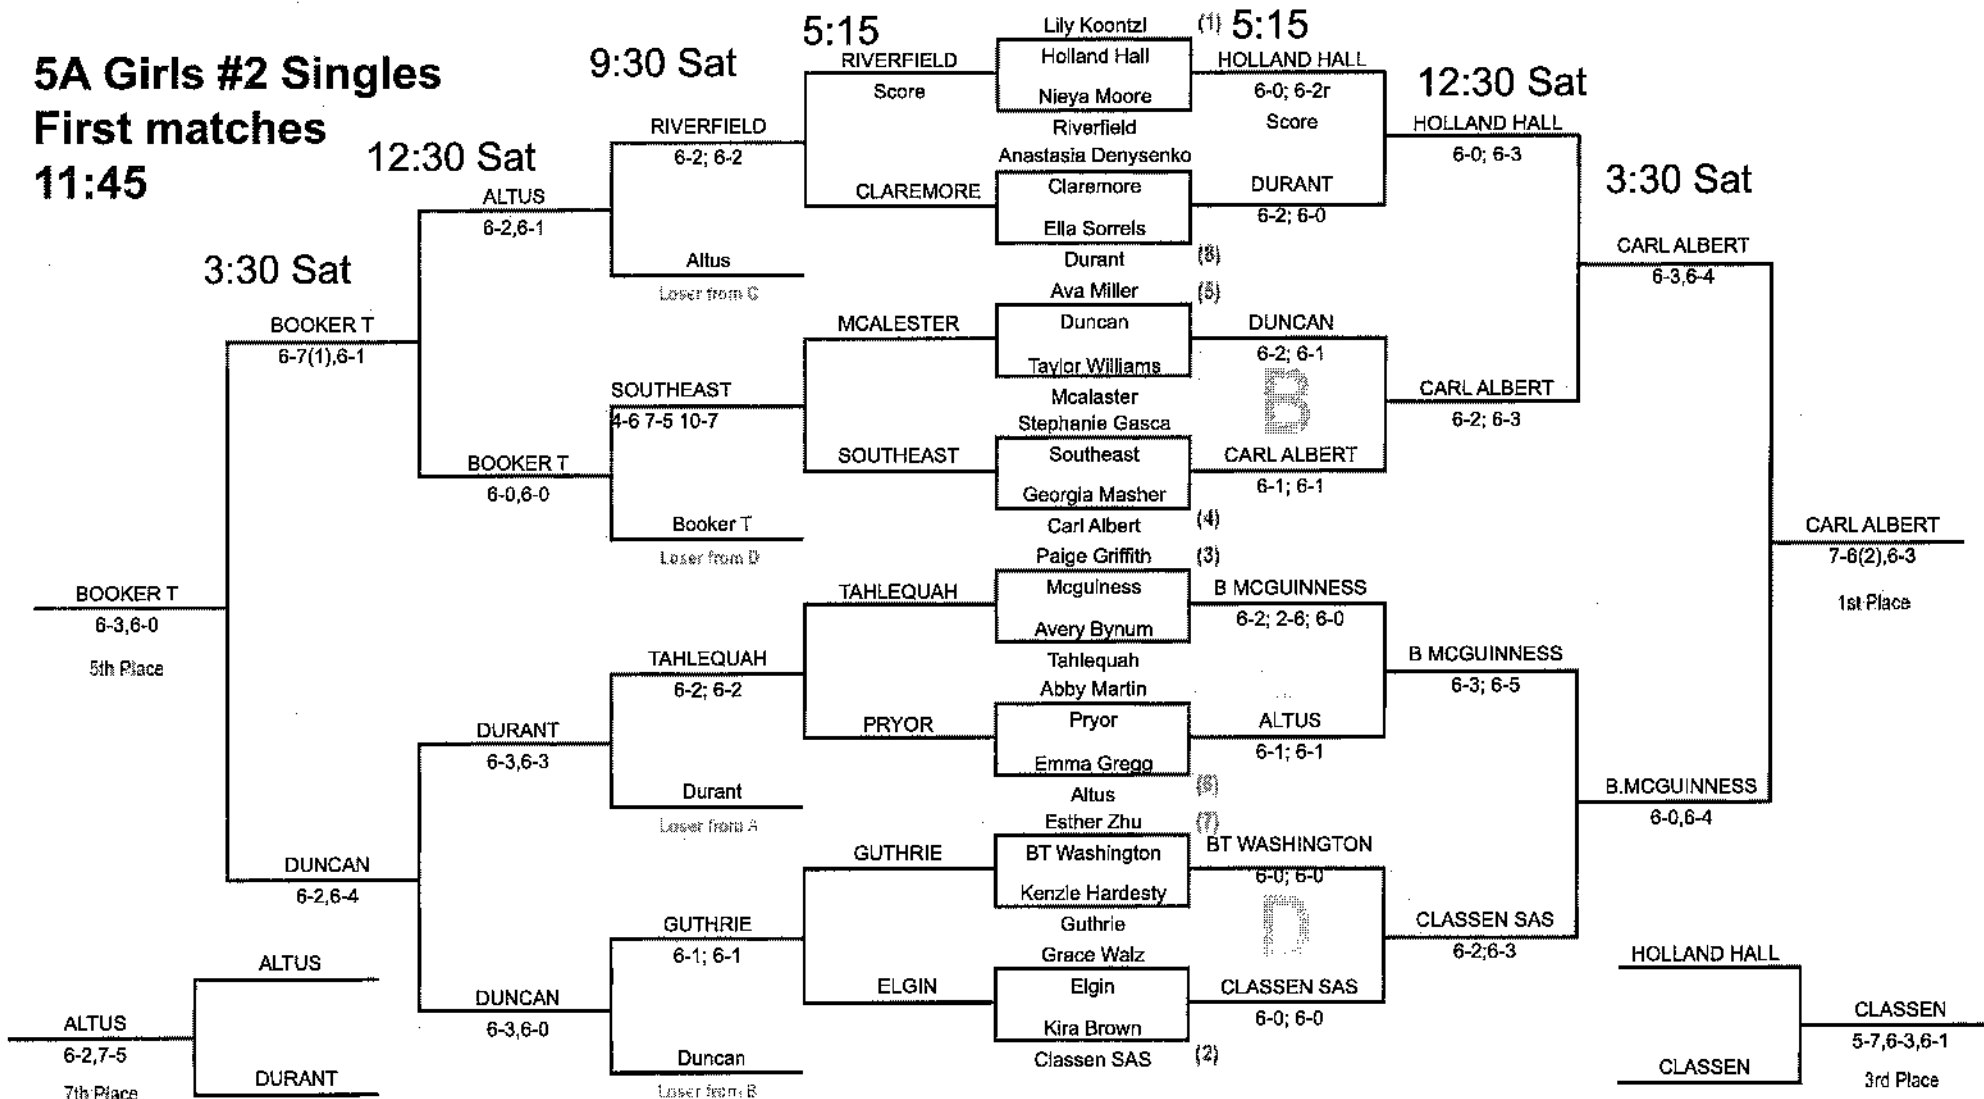

5A Girls #2 Singles First matches 11:45

Team Scoring: 1st - 9pts; 2nd - 7pts; 3rd - 6pts; 4th - 5pts; 5th - 4pts; 6th - 3pts; 7th - 2pts; 8th - 1pt.