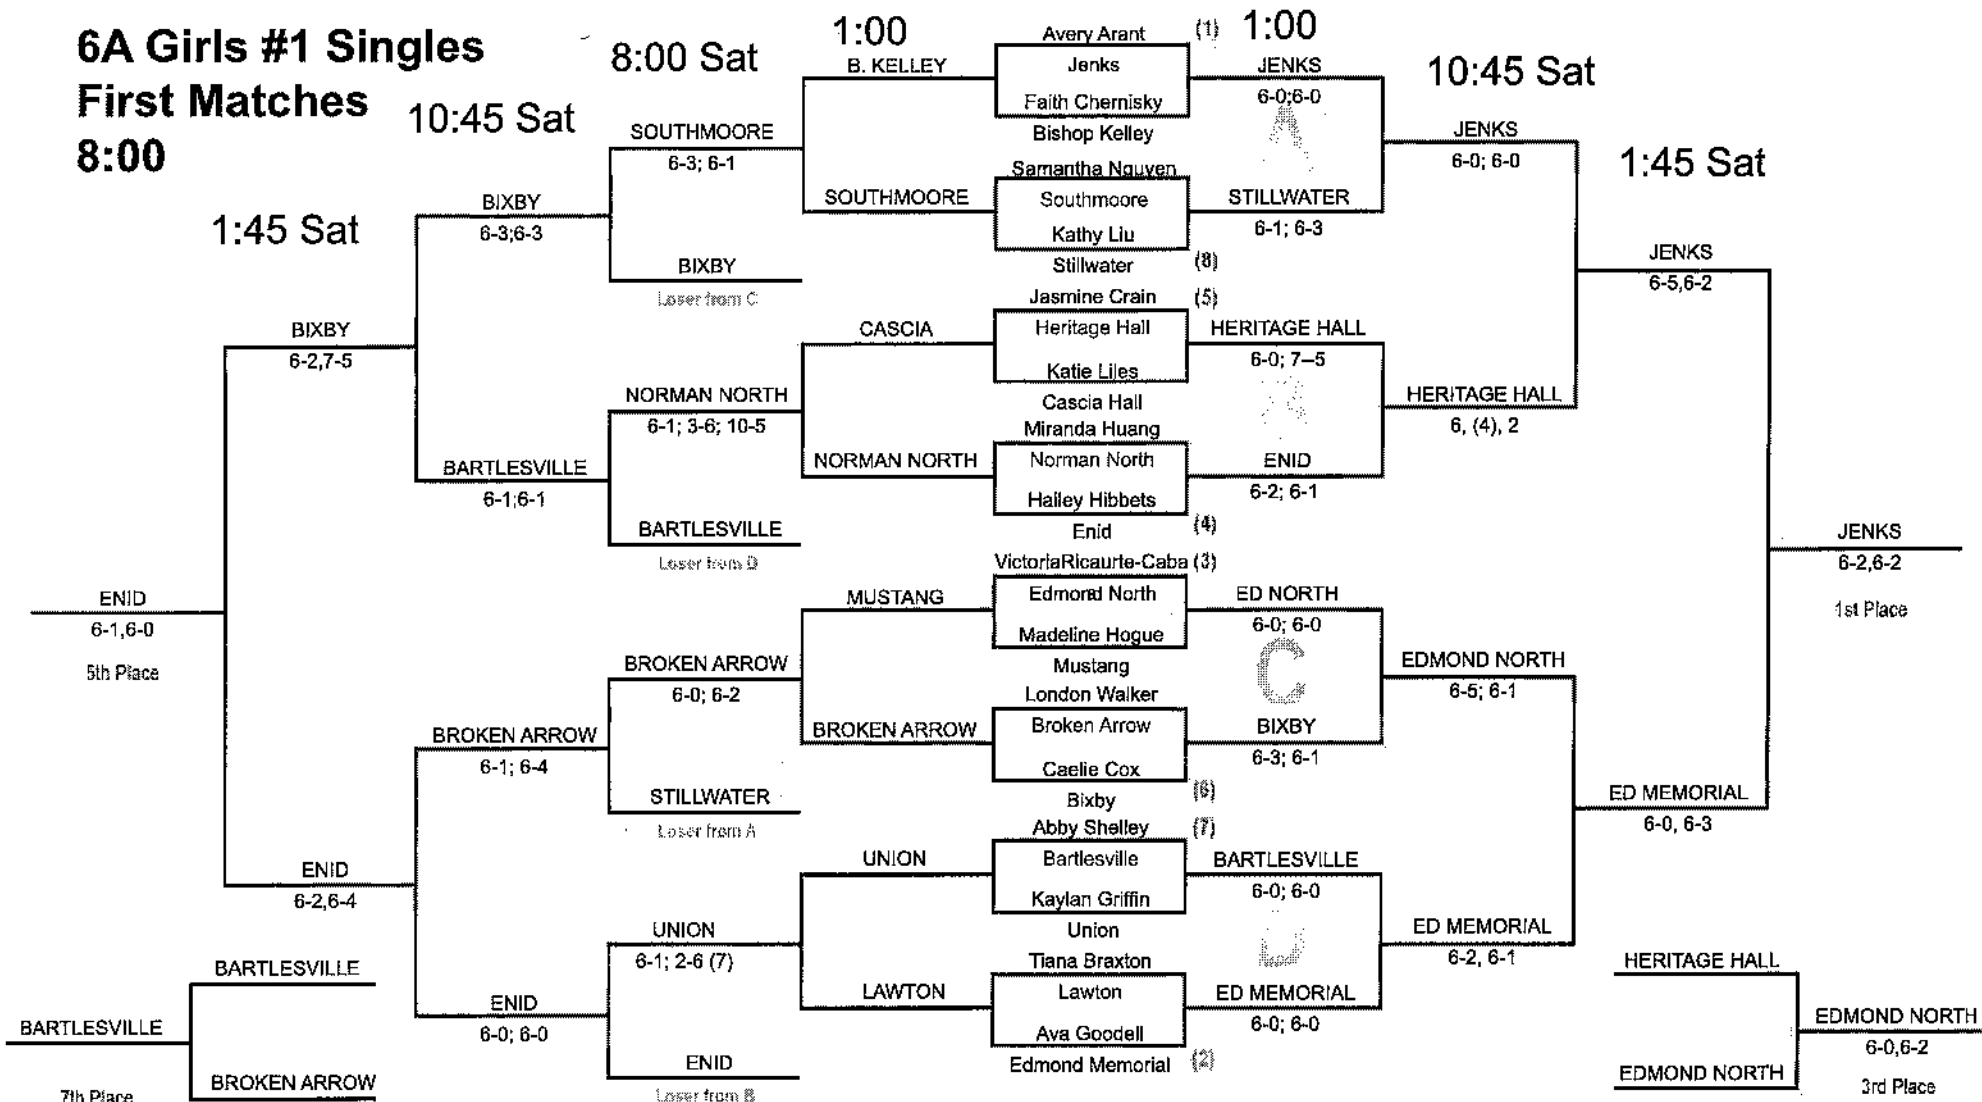

11:45

Team Scoring: 1st - 9pts; 2nd - 7pts; 3rd - 6pts; 4th - 5pts; 5th - 4pts; 6th - 3pts; 7th - 2pts; 8th - 1pt.

6A

6A Girls #1 Singles

First Matches 8:00

Team Scoring: 1st - 9pts; 2nd - 7pts; 3rd - 6pts; 4th - 5pts; 5th - 4pts; 6th - 3pts; 7th - 2pts; 8th - 1pt.