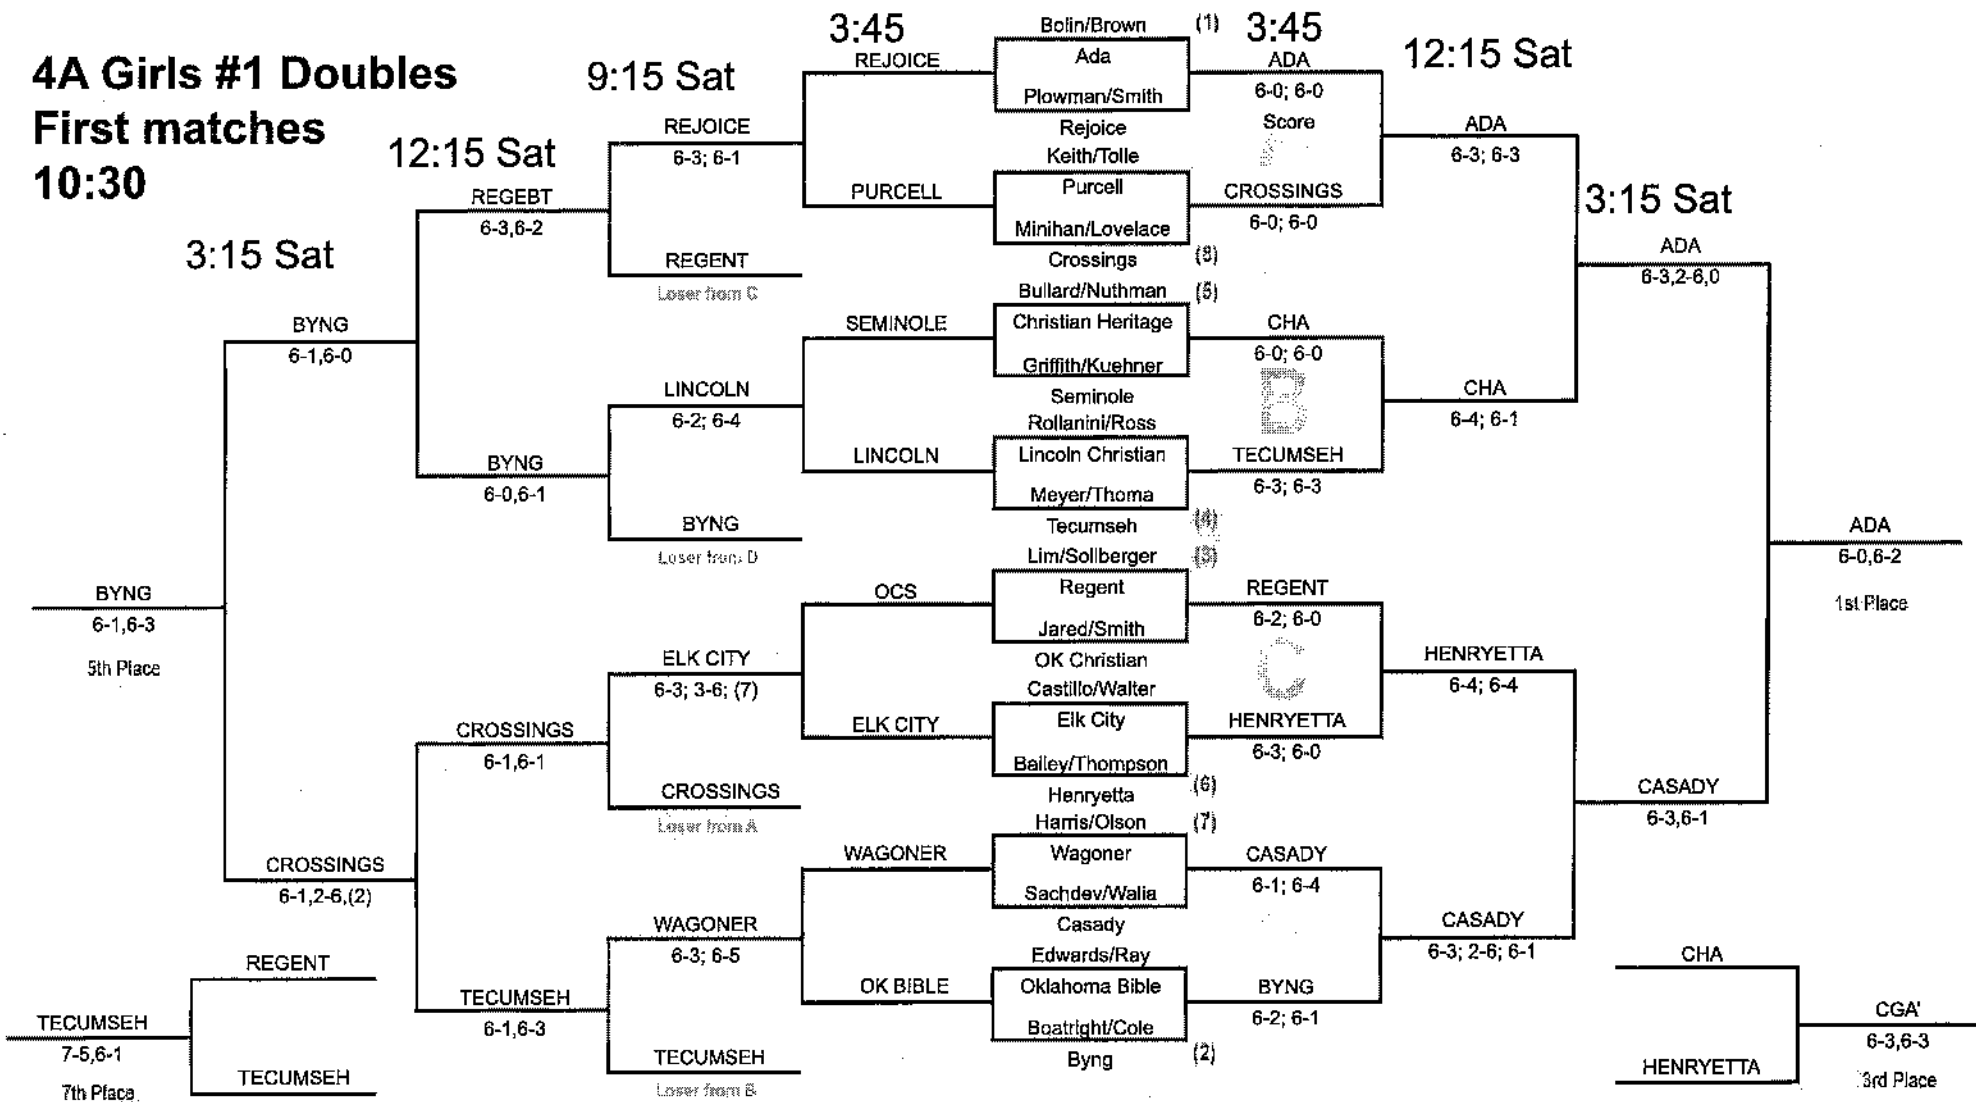

4A Girls #1 Doubles

First matches 10:30

Team Scoring: 1st - 9pts; 2nd - 7pts; 3rd - 6pts; 4th - 5pts; 5th - 4pts; 6th - 3pts; 7th - 2pts; 8th - 1pt.