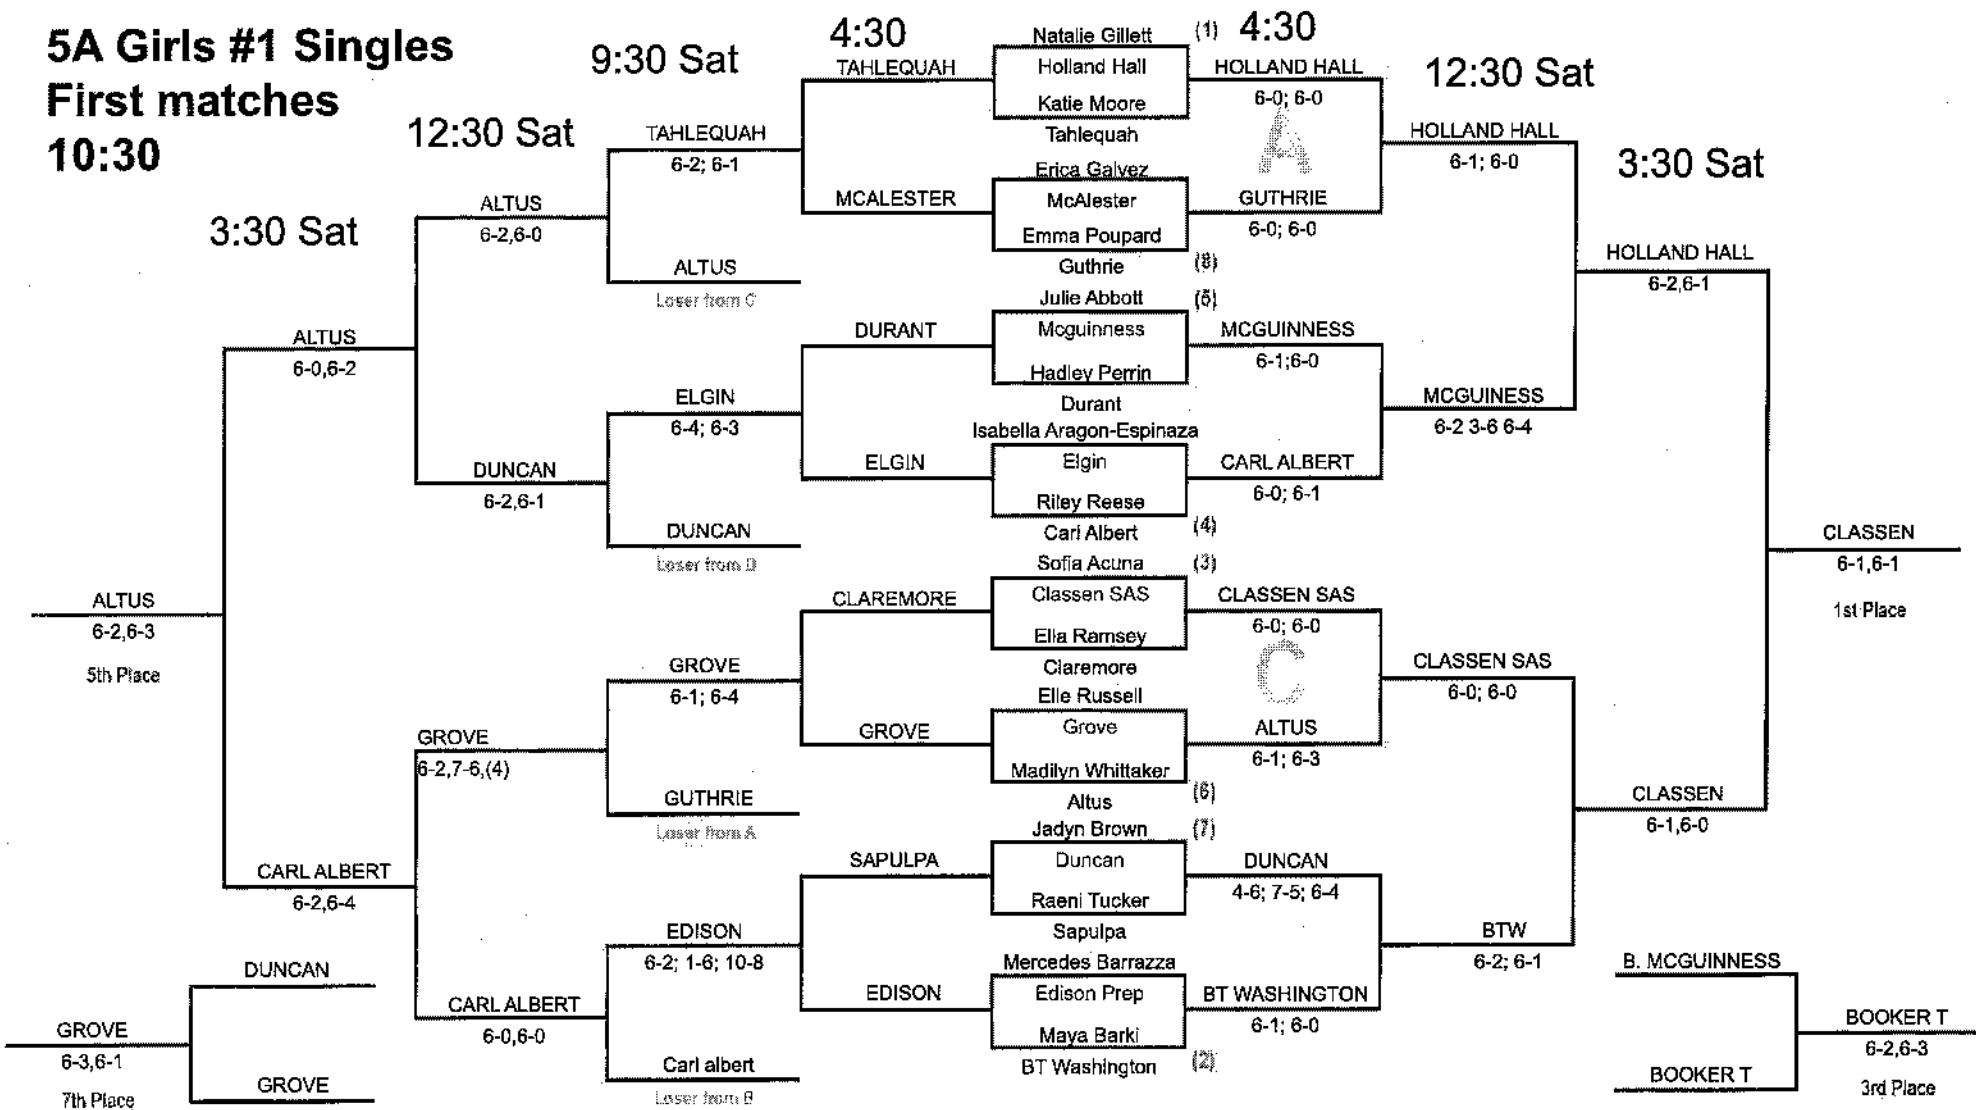

5A Girls #1 Singles

First matches

10:30

3:30 Sat

12:30 Sat

9:30 Sat

4:30

(1) 4:30

12:30 Sat

3:30 Sat

Team Scoring: 1st - 9pts; 2nd - 7pts; 3rd - 6pts; 4th - 5pts; 5th - 4pts; 6th - 3pts; 7th - 2pts; 8th - 1pt.