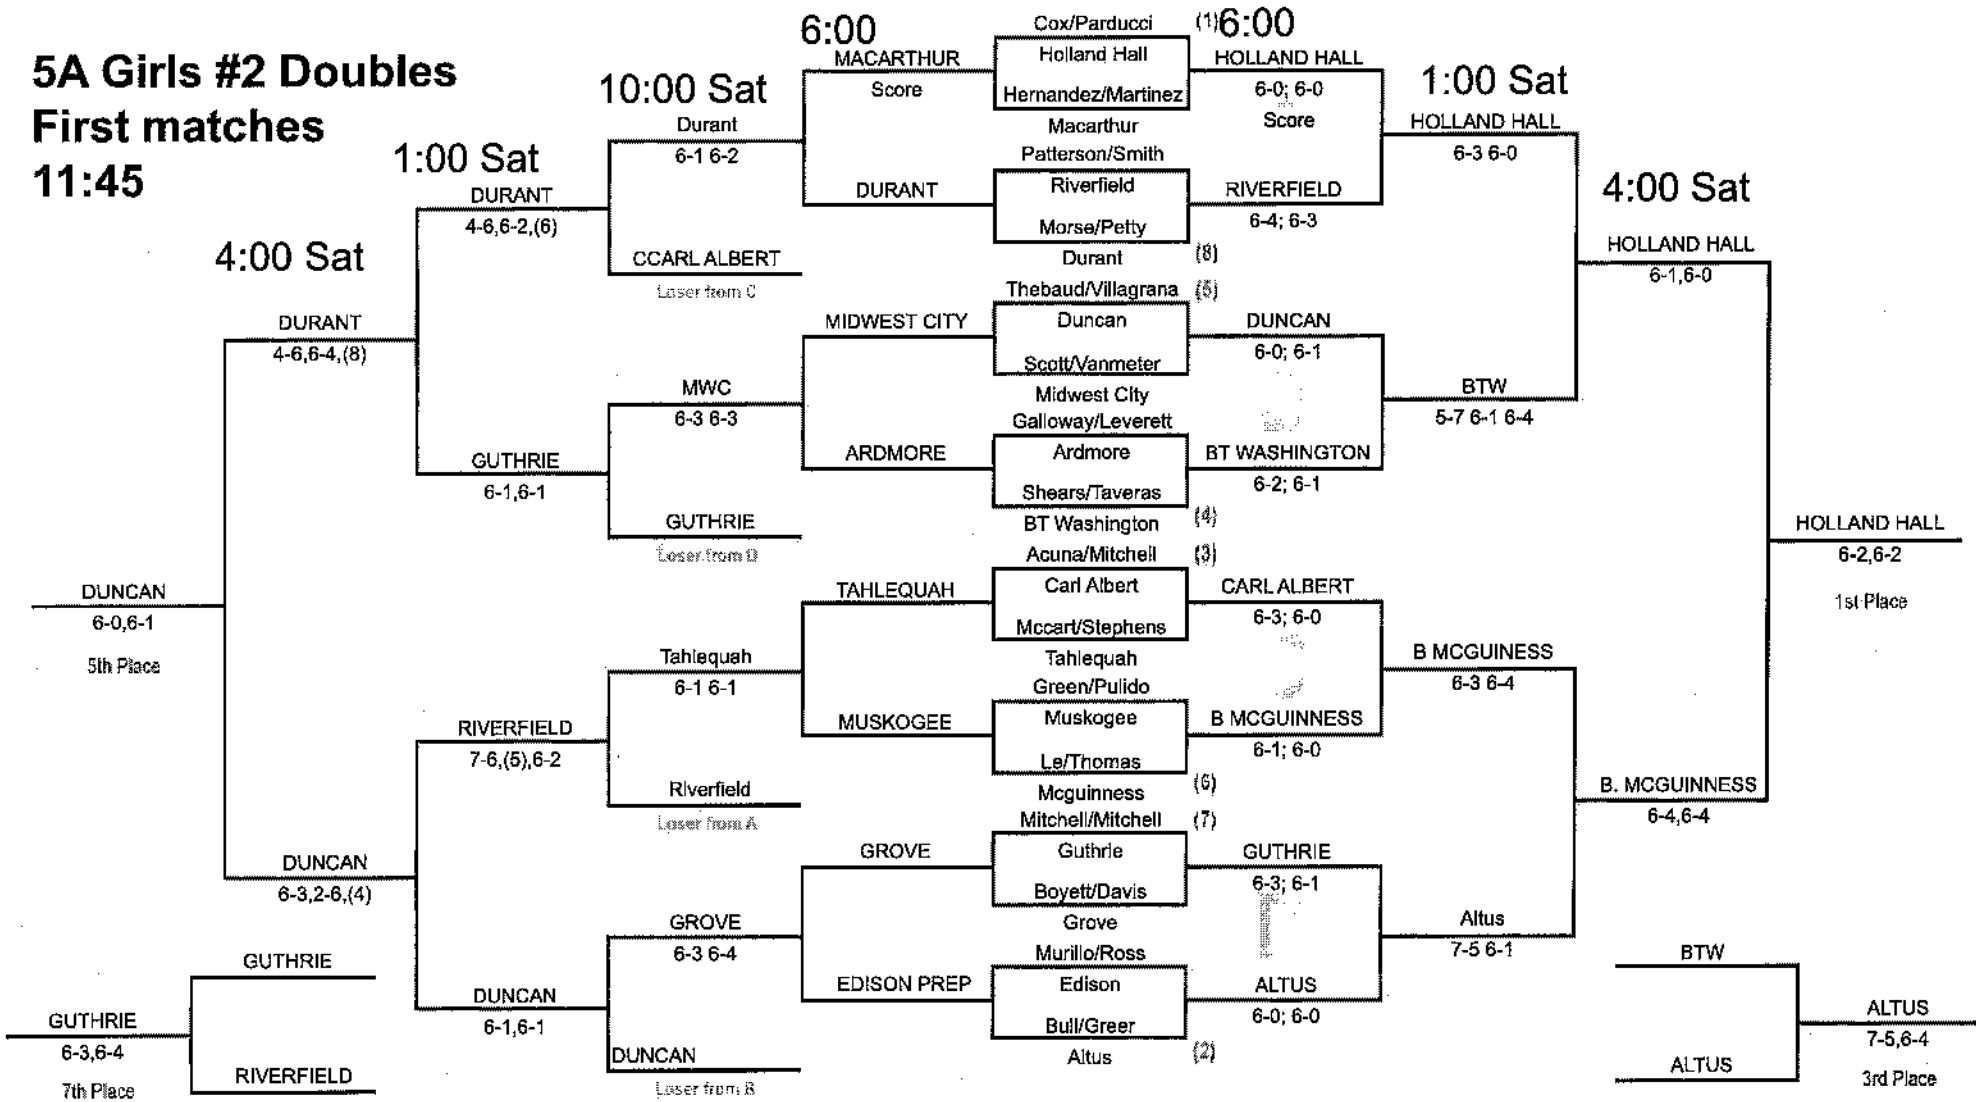

5A Girls #2 Doubles

First matches

11:45

Team Scoring: 1st - 9pts; 2nd - 7pts; 3rd - 6pts; 4th - 5pts; 5th - 4pts; 6th - 3pts; 7th - 2pts; 8th - 1pt.