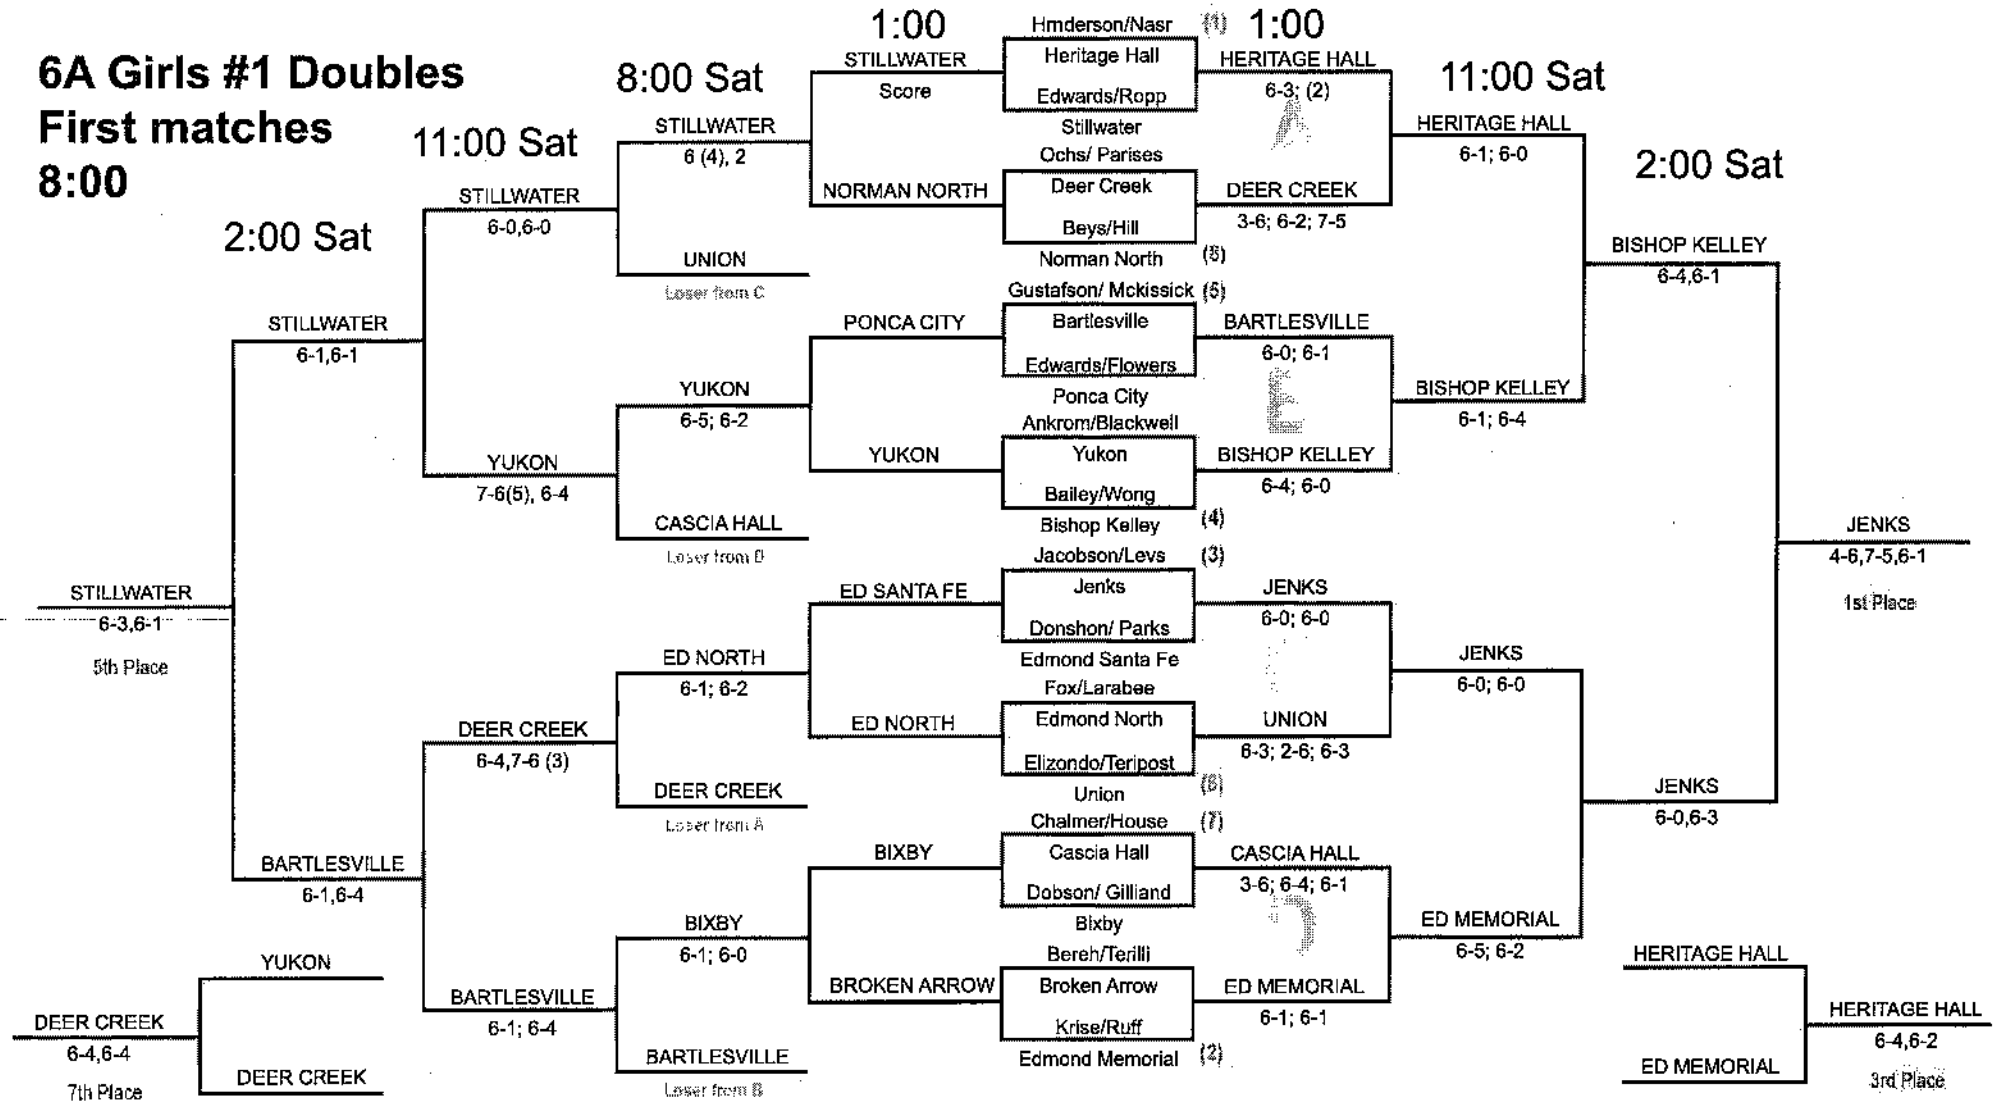

6A Girls #1 Doubles First matches 8:00

Team Scoring: 1st - 9pts; 2nd - 7pts; 3rd - 6pts; 4th - 5pts; 5th - 4pts; 6th - 3pts; 7th - 2pts; 8th - 1pt.