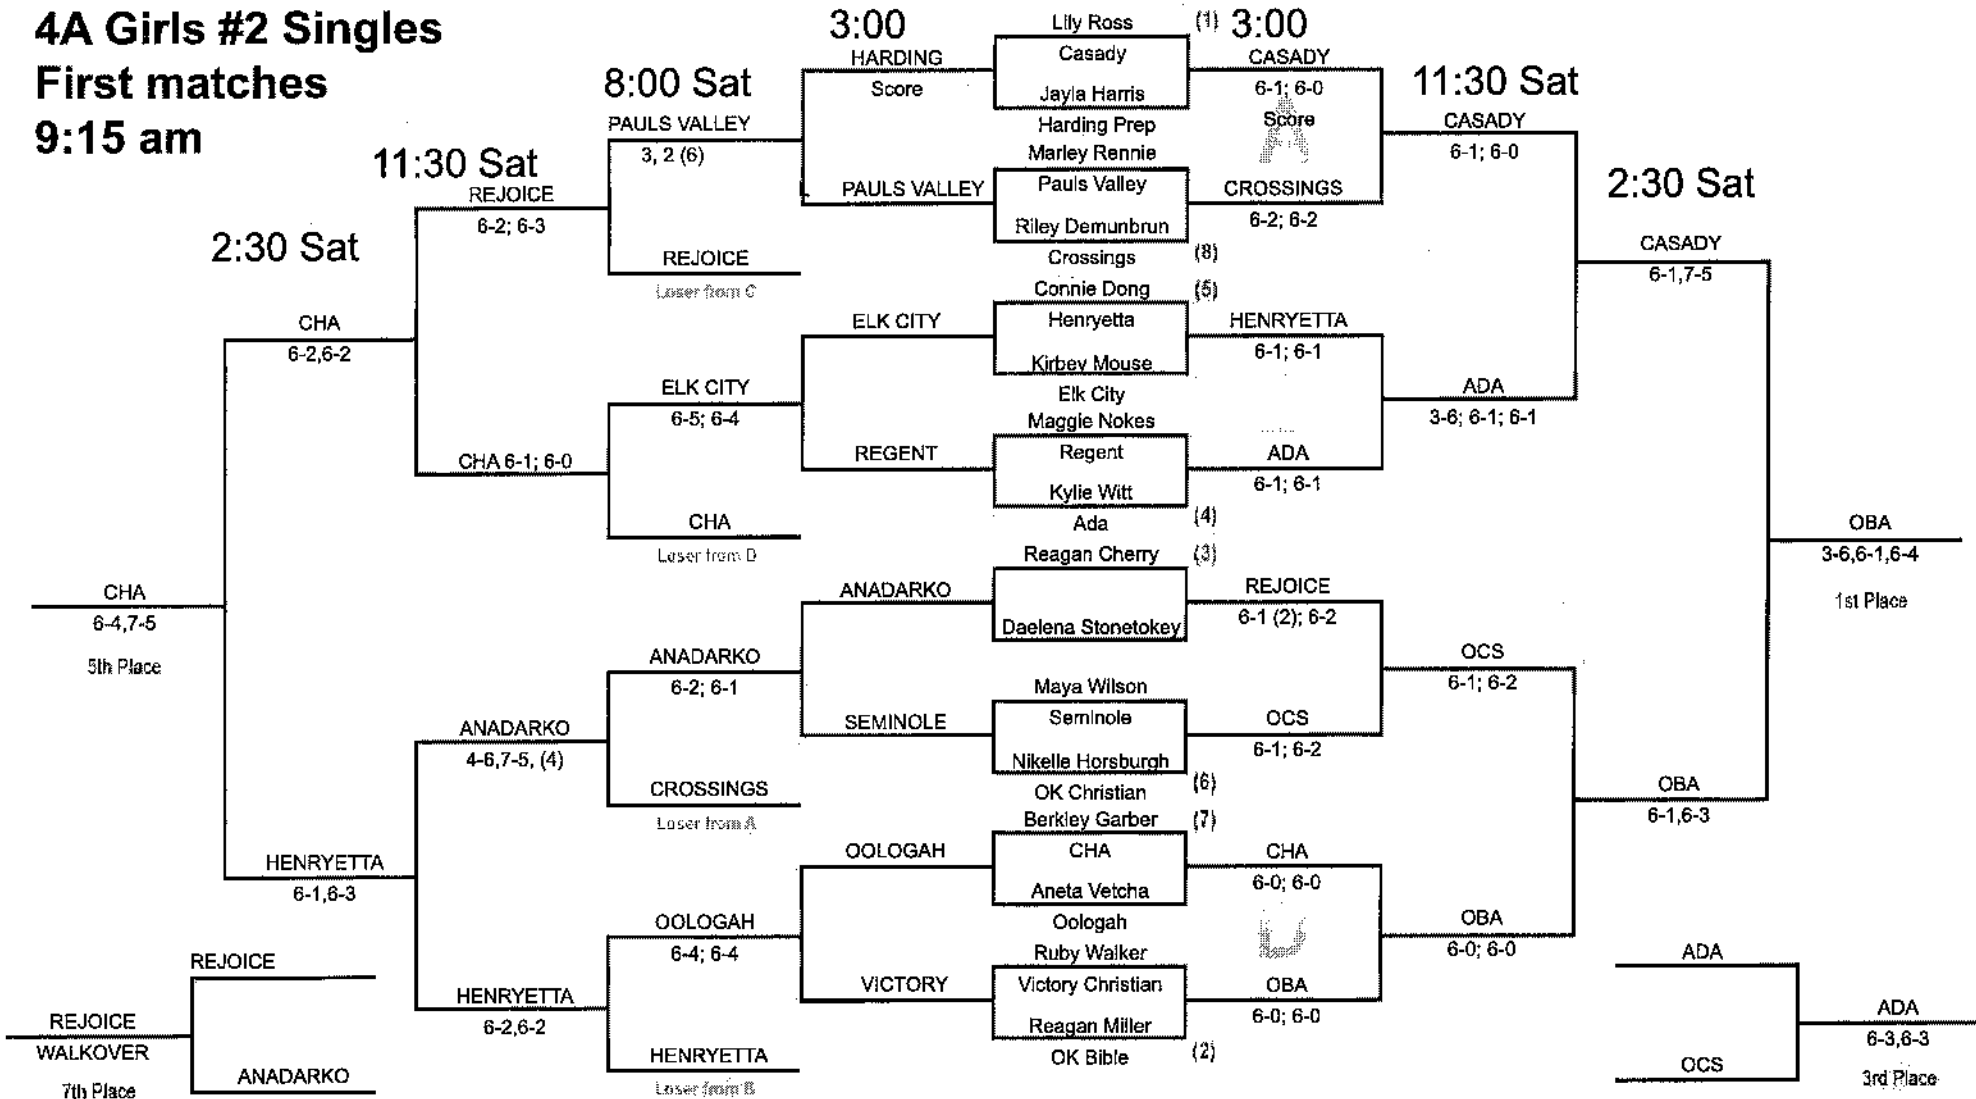

4A

4A Girls #1 Singles

First matches 9:15 am

Team Scoring: 1st - 9pts; 2nd - 7pts; 3rd - 6pts; 4th - 5pts; 5th - 4pts; 6th - 3pts; 7th - 2pts; 8th - 1pt.

4A Girls #2 Singles First matches 9:15 am

Team Scoring: 1st - 9pts; 2nd - 7pts; 3rd - 6pts; 4th - 5pts; 5th - 4pts; 6th - 3pts; 7th - 2pts; 8th - 1pt.