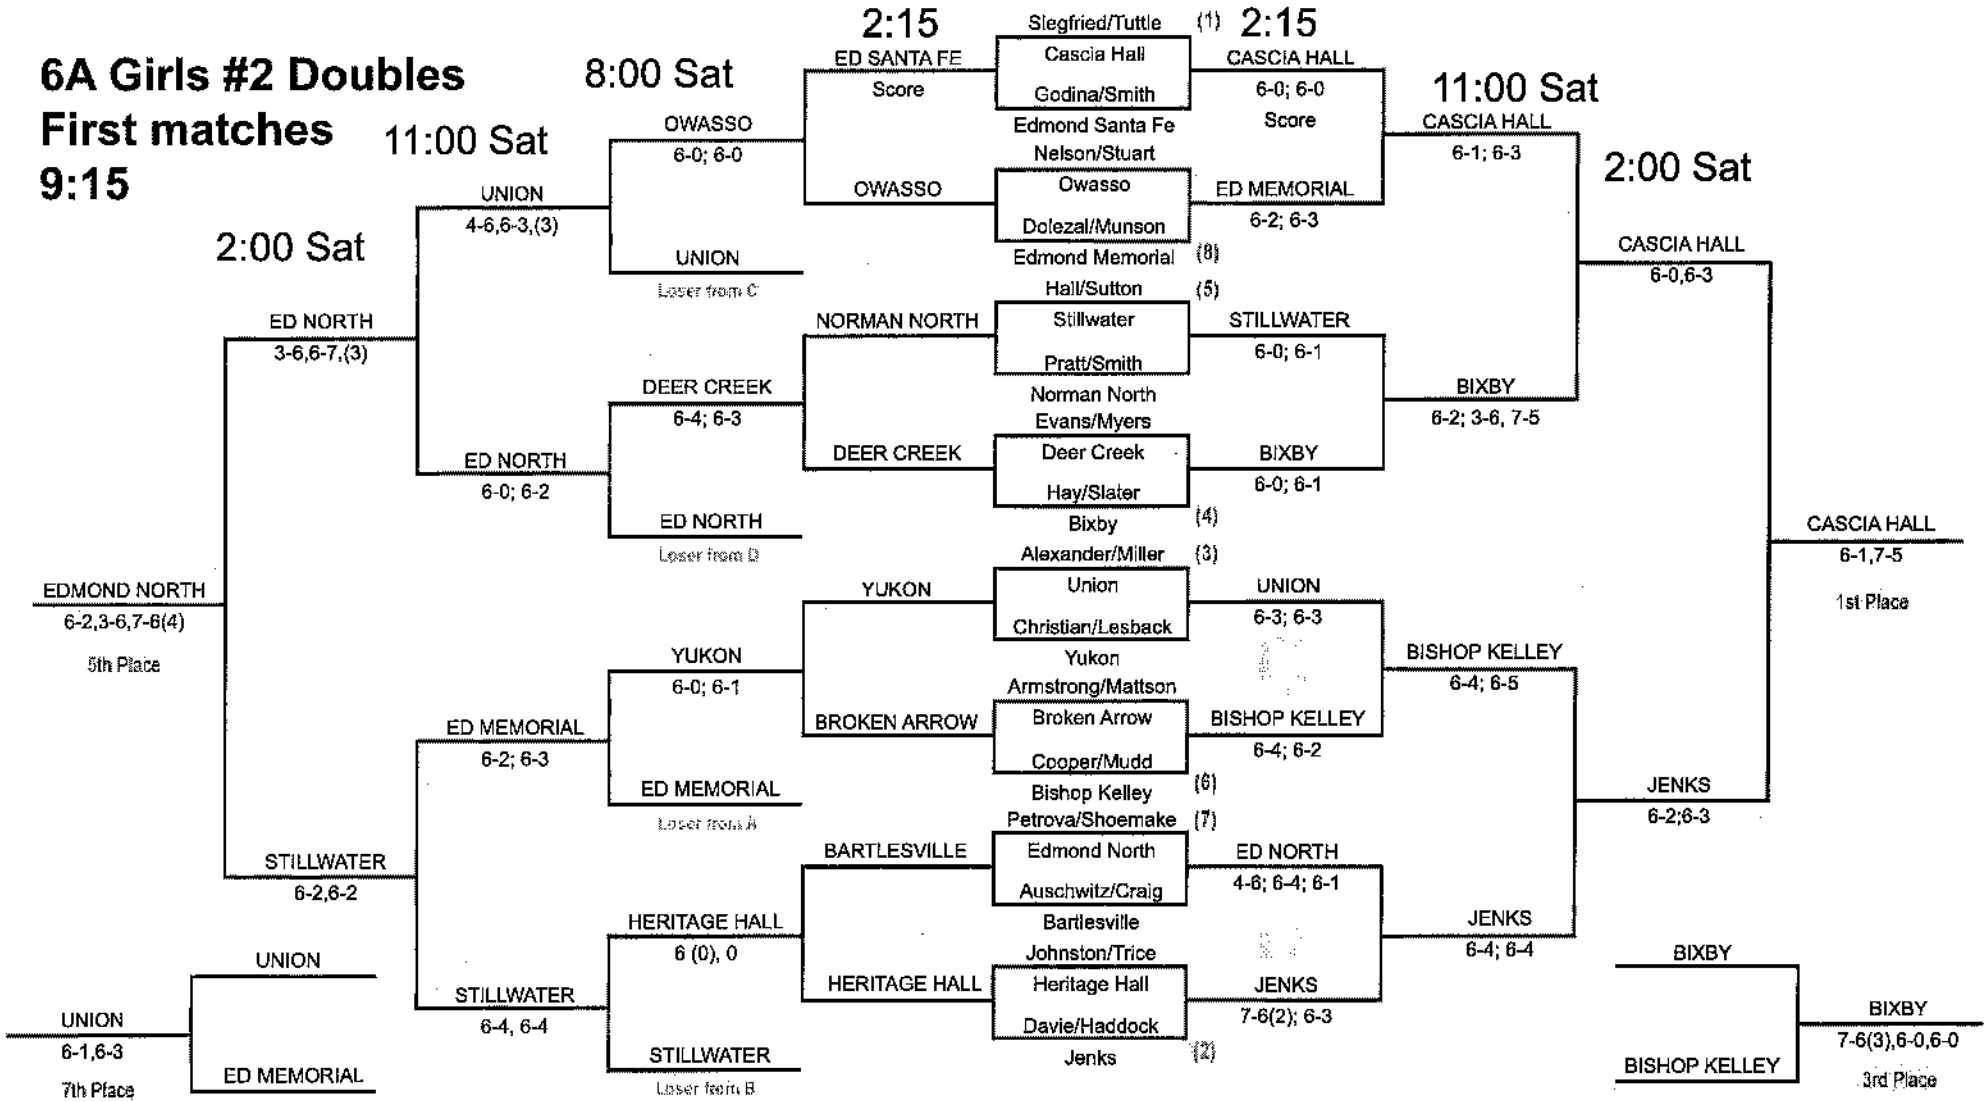

6A Girls #2 Doubles

First matches 9:15

Team Scoring: 1st - 9pts; 2nd - 7pts; 3rd - 6pts; 4th - 5pts; 5th - 4pts; 6th - 3pts; 7th - 2pts; 8th - 1pt.

4A

School	Total Points
Ada	25
CHA	24
Cassady	22
OBA	16
OCS	14
Henryetta	12
Byng	10
Wagoner	7
Elk City	5
Crossings	3
Rejoice	2
Tecumseh	2
Pauls	
Valley	2
Chisholm	1
Anadarko	1
Regent	1
MSM	1

5A

School	Total Points
Holland Hall	30
McGuinness	22
Carl Albert	18
B T Washington	17
Classen SAS	15
Altus	13
Duncan	12
Riverfield	8
Guthrie	7
Durant	4
Grove	2

6A

School	Total Points
Jenks	30
Edmond Memorial	22
Bixby	16
Heritage Hall	14
Stillwater	13
Edmond North	12
Bishop Kelley	12
Cascia Hall	9
Bartlesville	6
Enid	4
Broken Arrow	4
Deer Creek	2
Union	2
Broken Arrow	1
Yukon	1