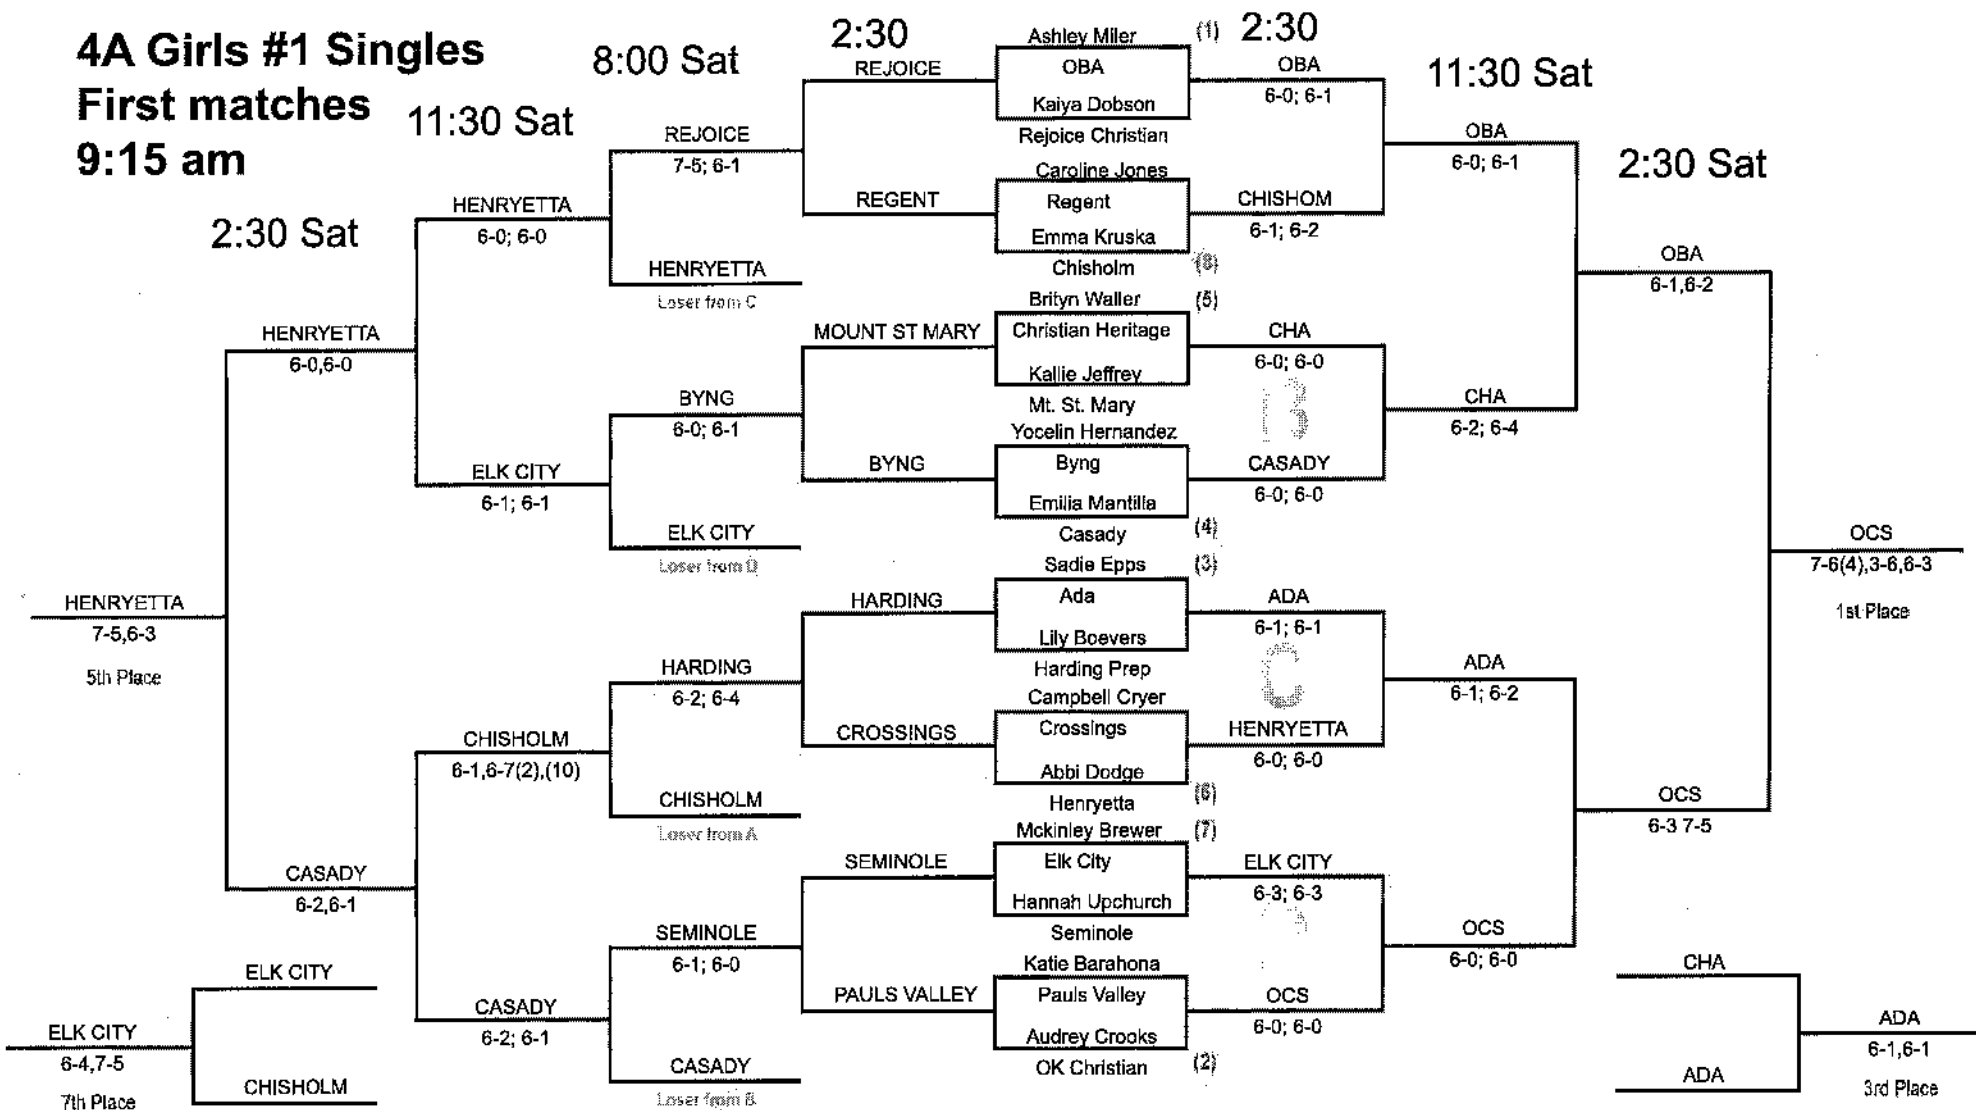

4A

4A Girls #1 Singles

First matches 9:15 am

Team Scoring: 1st - 9pts; 2nd - 7pts; 3rd - 6pts; 4th - 5pts; 5th - 4pts; 6th - 3pts; 7th - 2pts; 8th - 1pt.

4A Girls #2 Singles First matches 9:15 am

Team Scoring: 1st - 9pts; 2nd - 7pts; 3rd - 6pts; 4th - 5pts; 5th - 4pts; 6th - 3pts; 7th - 2pts; 8th - 1pt.