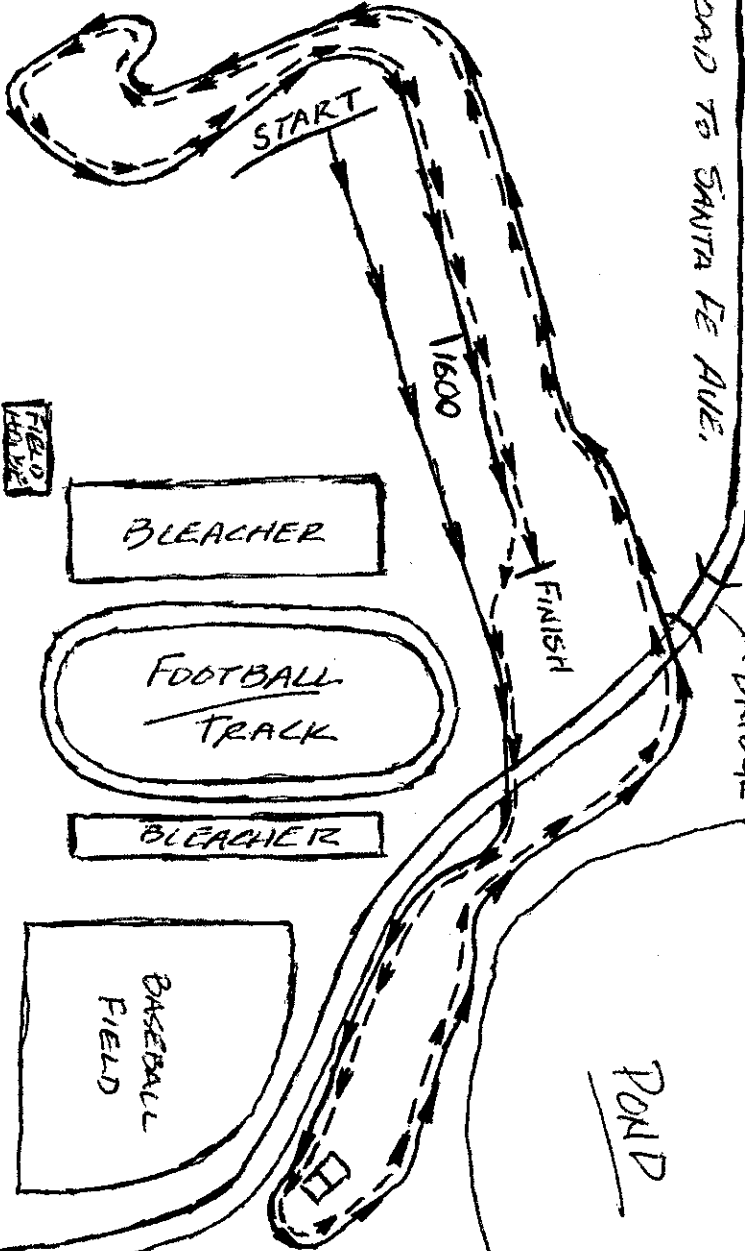

ROAD TO SANTA FE AVE.

START

1600

FINISH

POUND

BLEACHER

FOOTBALL TRACK

BLEACHER

BASEBALL FIELD

TENNIS

FIELD HOUSE

SANTA FE HIGH SCHOOL

15TH STREET

WATER TIGHT

SOFTBALL FIELD

LEGEND

3200 METER

COURSE MAP