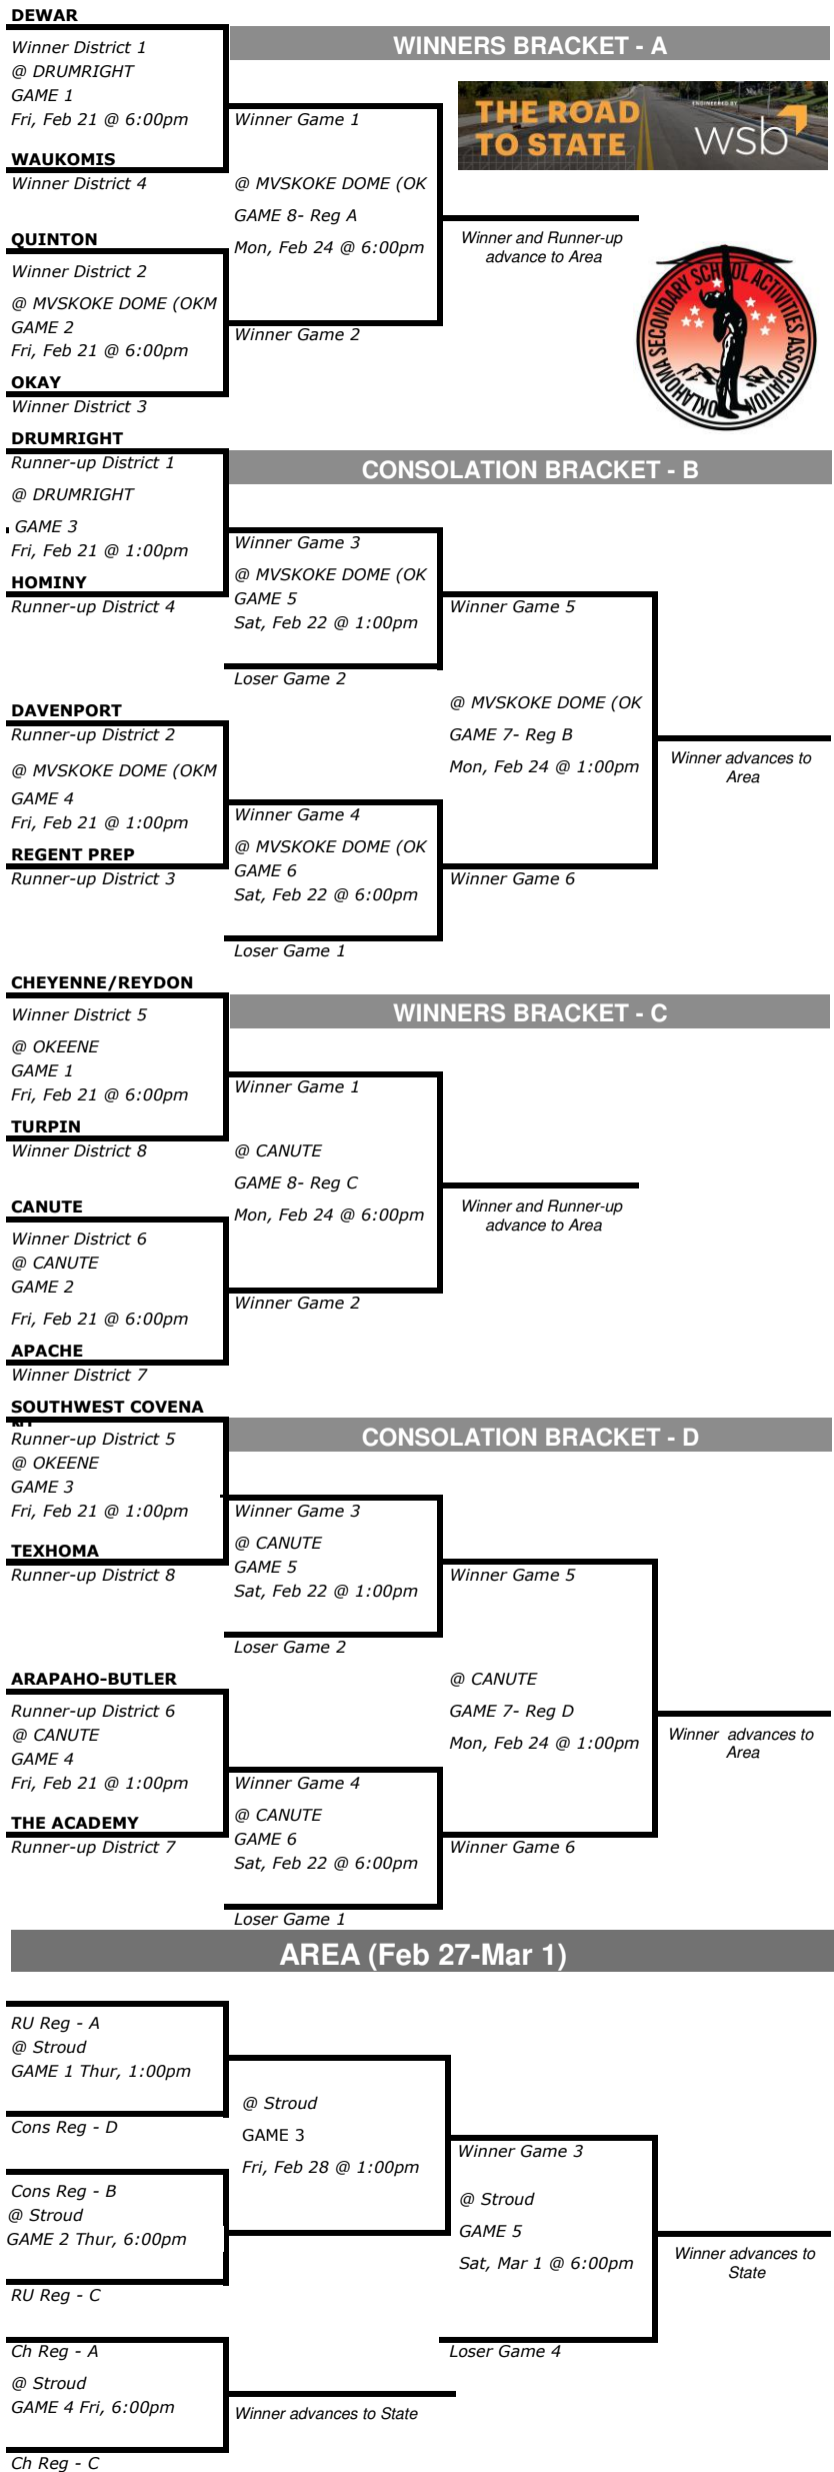

CLASS A GIRLS BASKETBALL CHAMPIONSHIP SERIES 2024-2025

DISTRICTS : FEB 13-15 - REGIONALS : FEB 20-22 - AREA : FEB 27-MAR 1 - STATE : MAR 4-8

DISTRICTS (Feb 13-15)	AREA IV	REGIONALS (Feb 20-22)
-----------------------	---------	-----------------------

NOTE : TEAMS ON THE TOP LINES OF THE BRACKETS SHALL WEAR WHITE COLORED SUITS

IF YOU NOTICE A TEAM PLACED INCORRECTLY ON THE BRACKET, PLEASE CONTACT THE OSSAA OFFICE