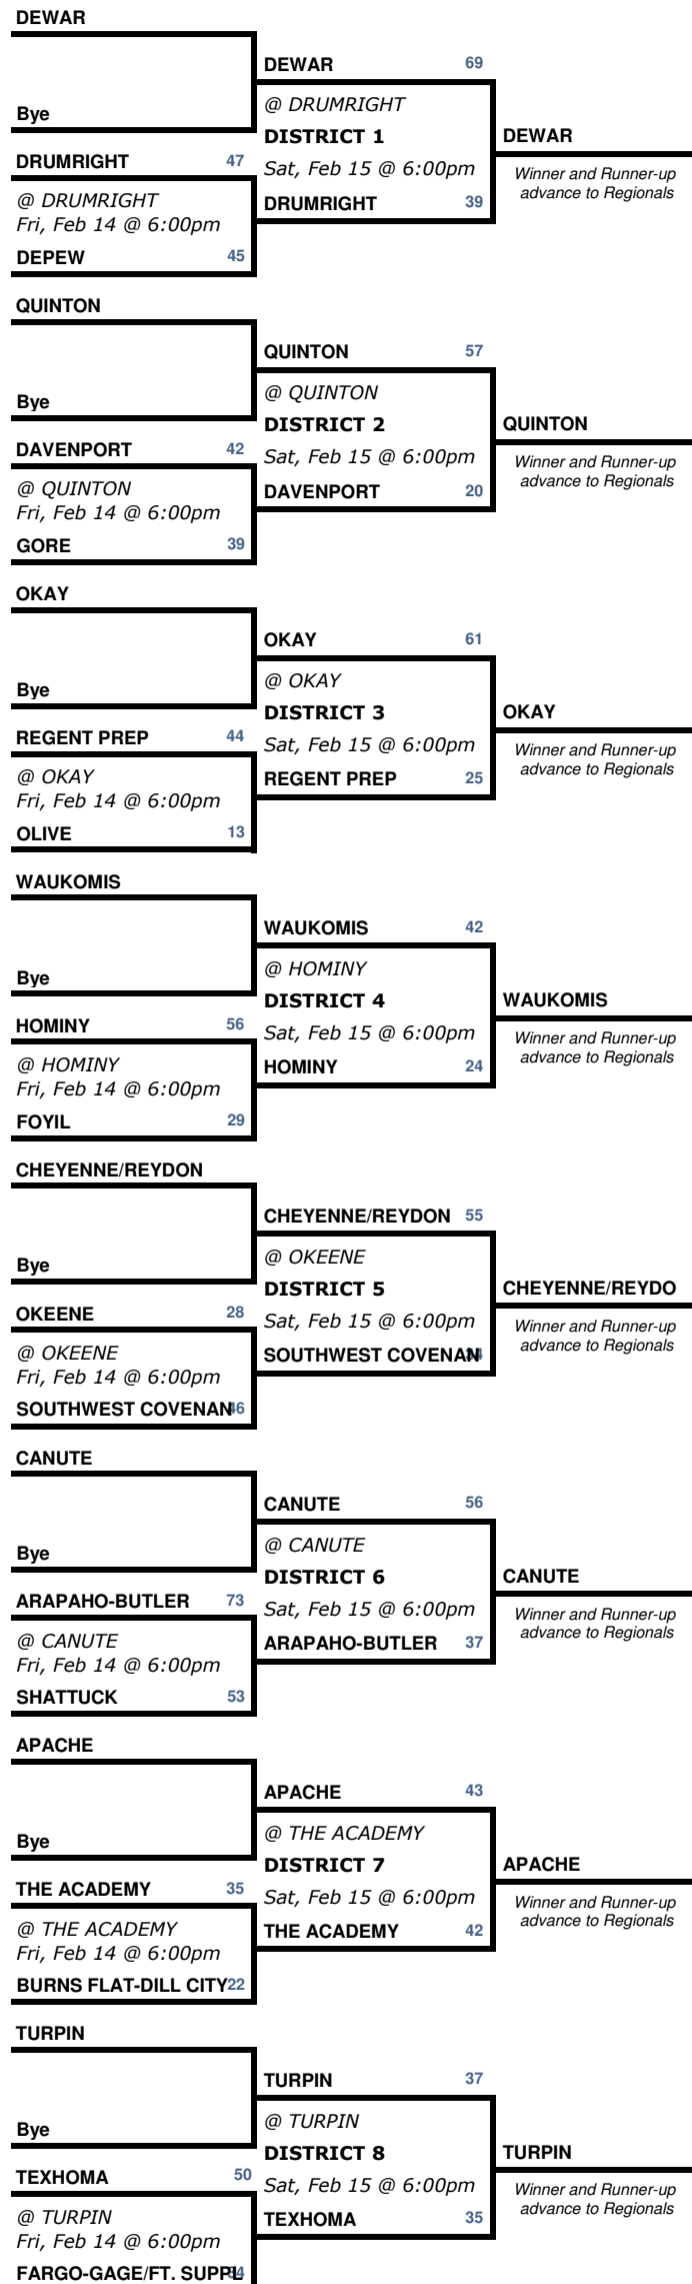

CLASS A GIRLS BASKETBALL CHAMPIONSHIP SERIES 2024-2025

DISTRICTS : FEB 13-15 - REGIONALS : FEB 20-22 - AREA : FEB 27-MAR 1 - STATE : MAR 4-8

DISTRICTS (Feb 13-15)	AREA IV	REGIONALS (Feb 20-22)
-----------------------	---------	-----------------------