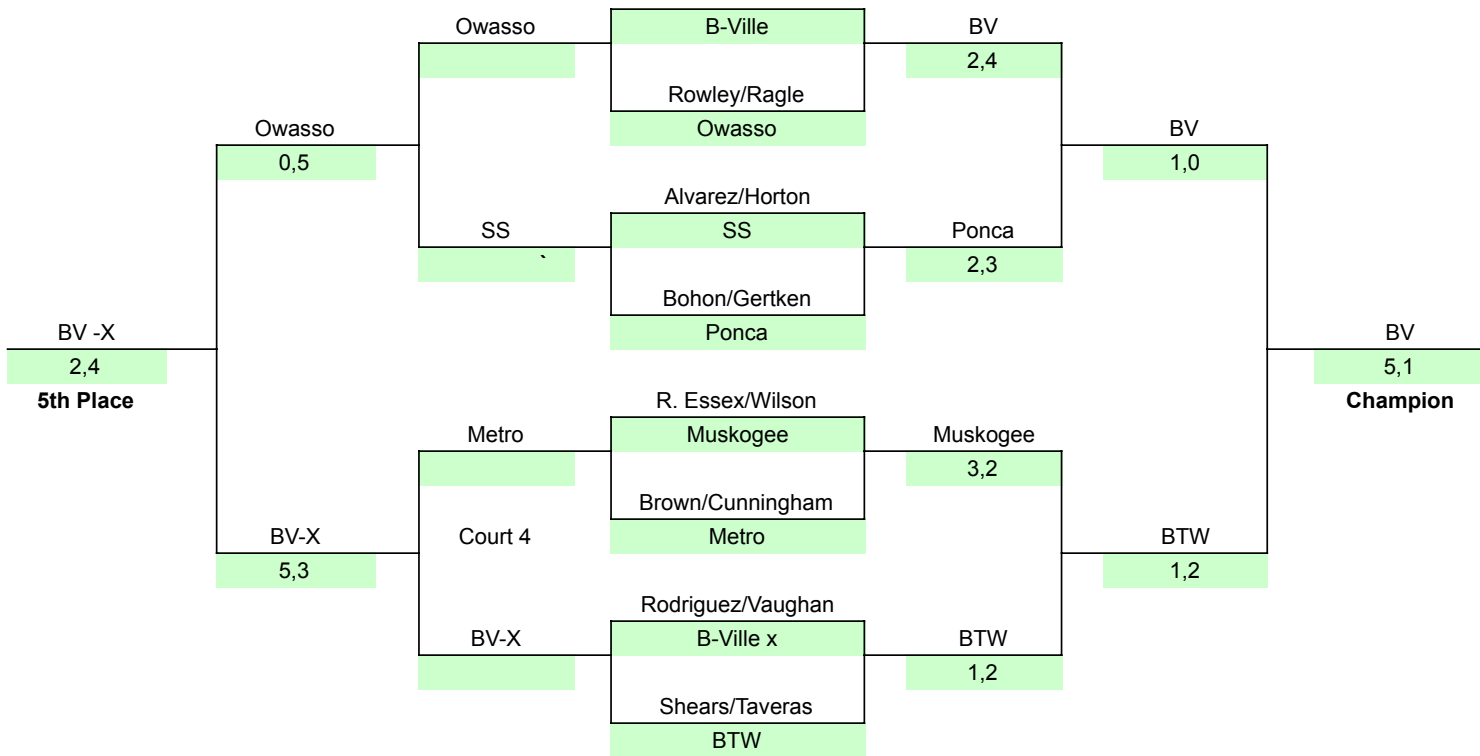

**#1 Singles  
Girls**

**Bartlesville Varsity Tournament**

3/7/2025

Date

**#2 Singles  
Girls**

**Bartlesville Varsity Tournament**

3/7/2025

**#1 Doubles  
Girls**

**Bartlesville Varsity Tournament**

**3/7/2025**

**Date**

Gustafson/McKissick

#2 Doubles  
Girls

**Bartlesville Varsity Tournament**

3/7/2025

**Date**