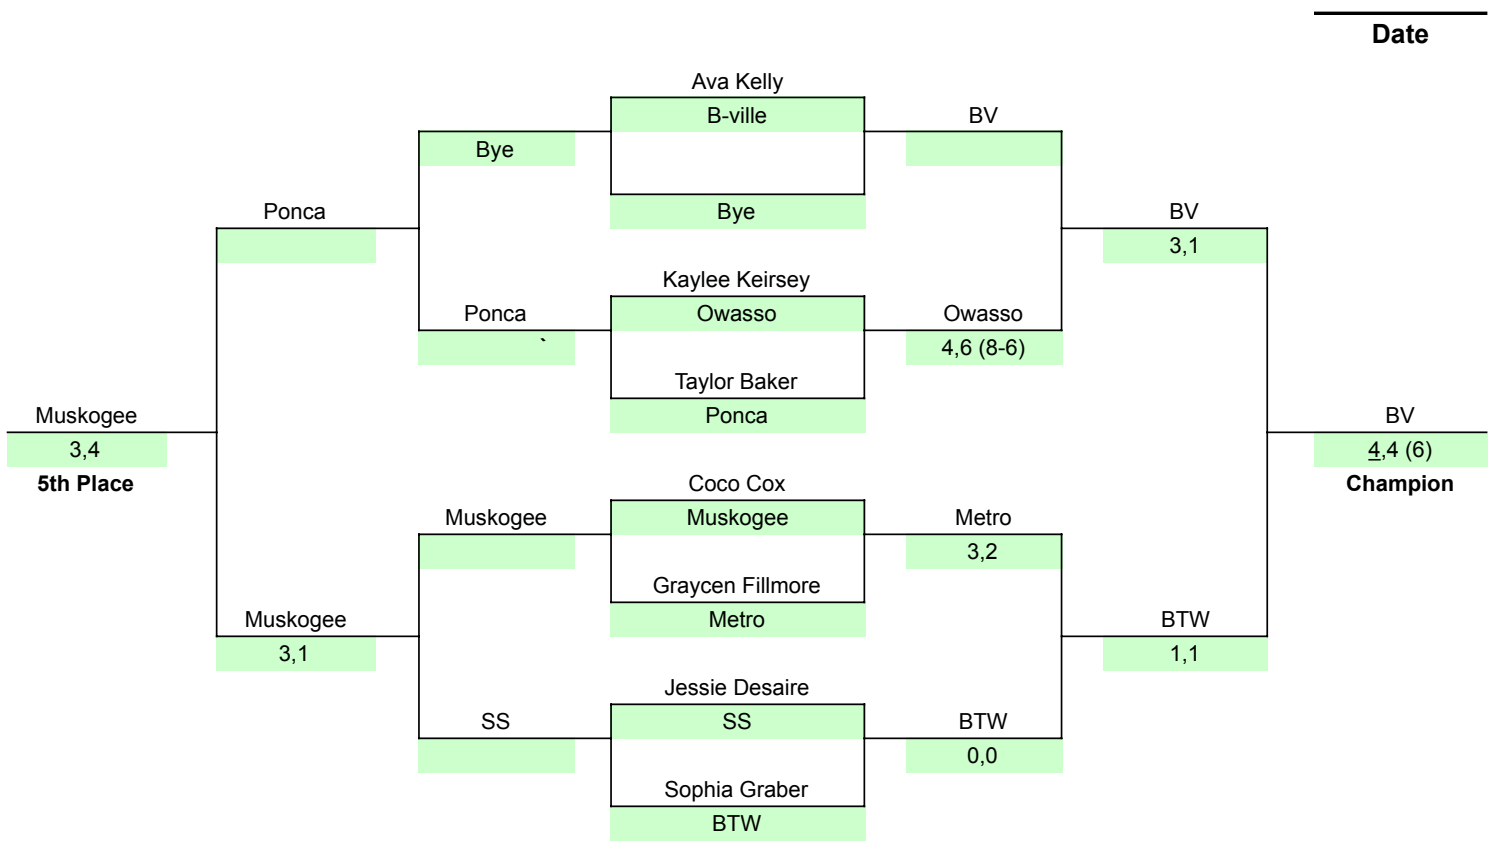

**#1 Singles  
Girls**

**Bartlesville Varsity Tournament**

3/7/2025

Date

**#2 Singles  
Girls**

**Bartlesville Varsity Tournament**

3/7/2025

**#1 Doubles  
Girls**

**Bartlesville Varsity Tournament**

**3/7/2025**

**Date**

Gustafson/McKissick

#2 Doubles  
Girls

**Bartlesville Varsity Tournament**

3/7/2025

**Date**