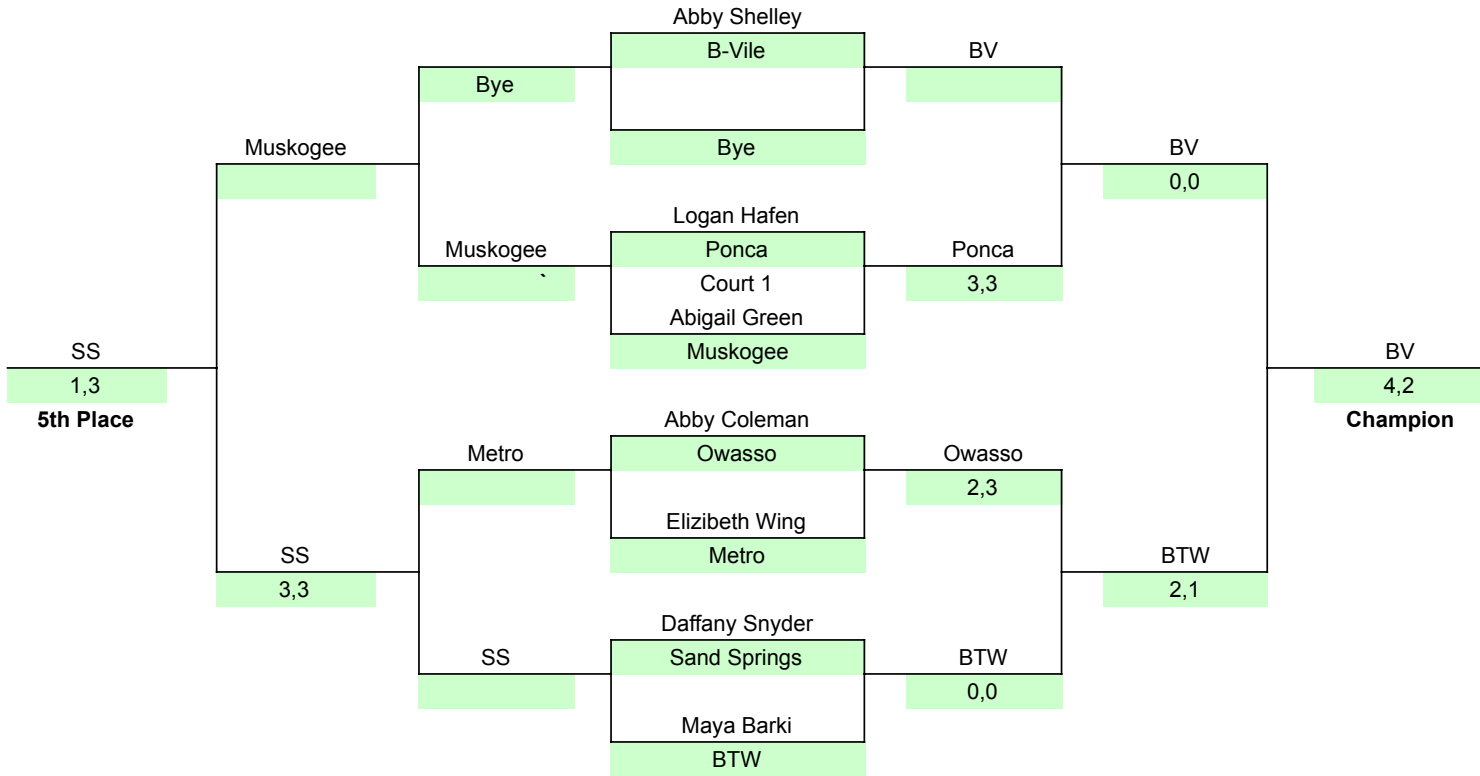

**#1 Singles  
Girls**

**Bartlesville Varsity Tournament**

3/7/2025

Date

**#2 Singles  
Girls**

**Bartlesville Varsity Tournament**

3/7/2025

**#1 Doubles  
Girls**

**Bartlesville Varsity Tournament**

**3/7/2025**

**Date**

Gustafson/McKissick

#2 Doubles  
Girls

**Bartlesville Varsity Tournament**

3/7/2025

**Date**