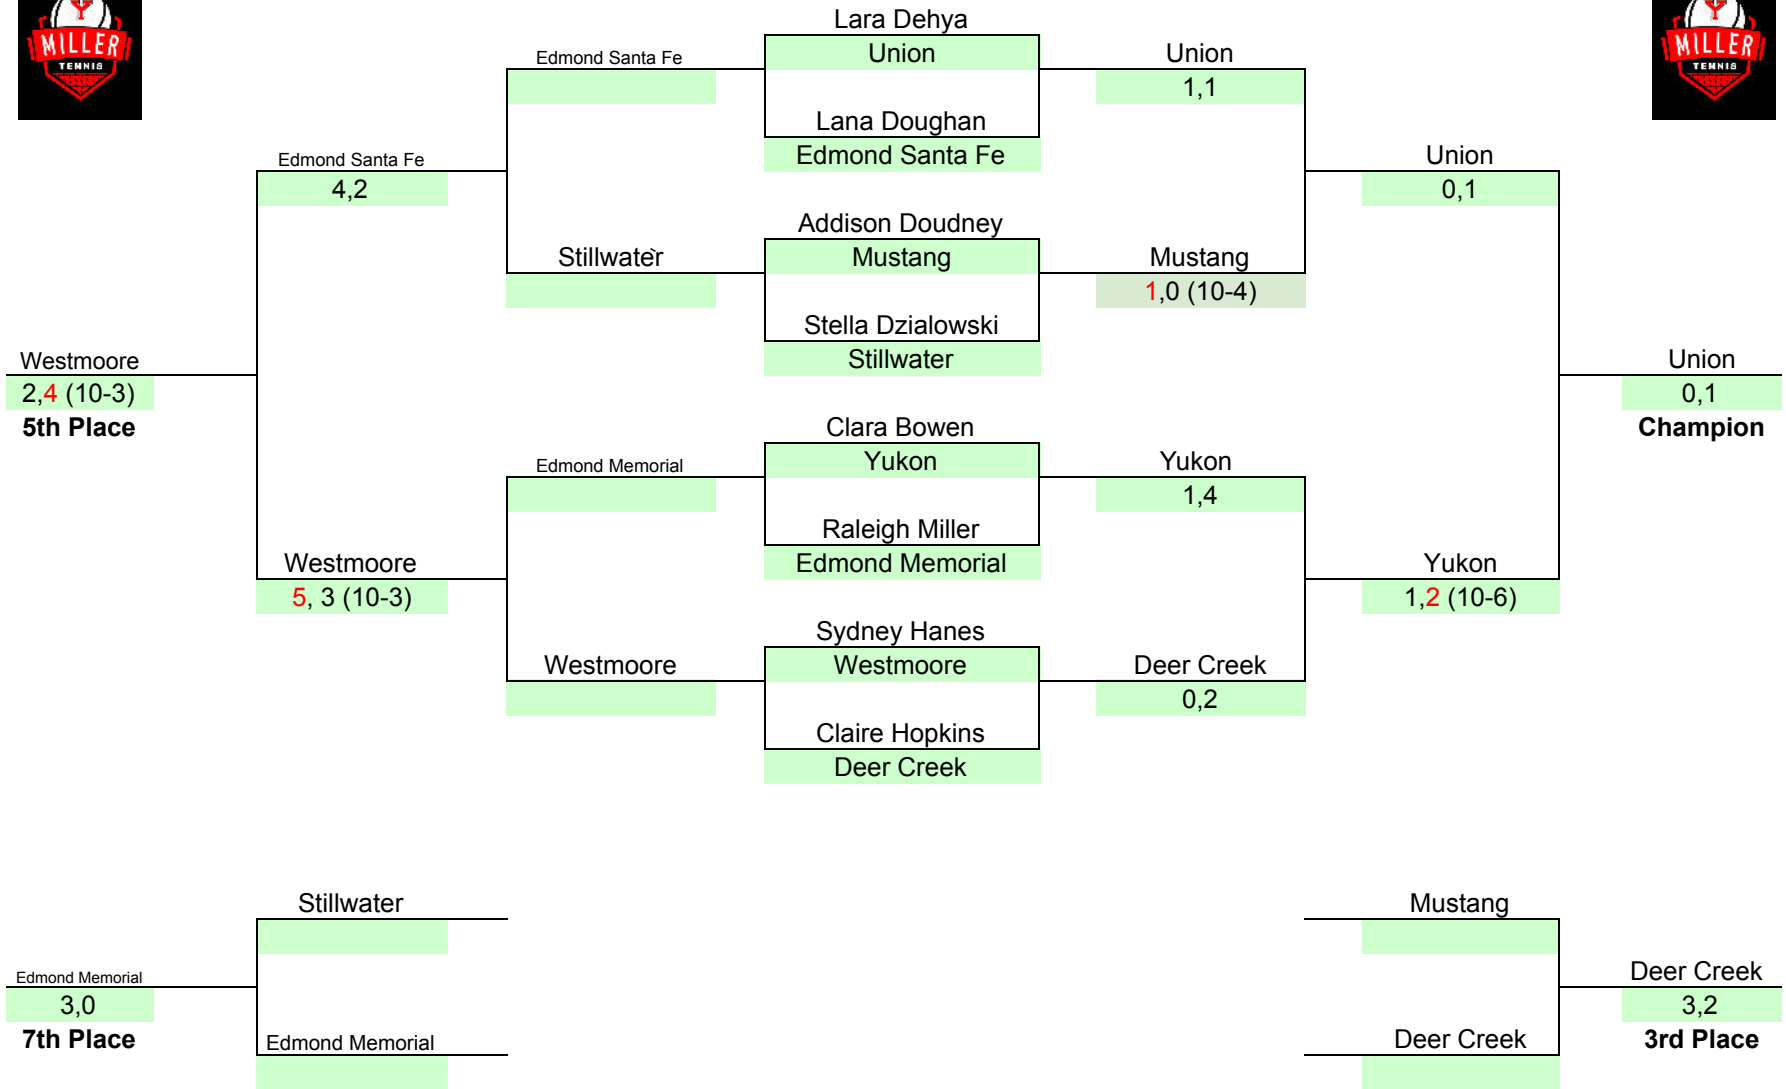

#1 Singles  
Girls

Yukon Invitational

1 Singles

18-Apr-25

Date

**#2 Singles Girls**

**Yukon Invitational**

18-Apr-25

**Date**

2 Singles

## Yukon Invitational

18-Apr-25  
Date

1 Doubles

**#2 Doubles  
Girls**

**Yukon Invitational**

18-Apr-25

**Date**

2 Doubles