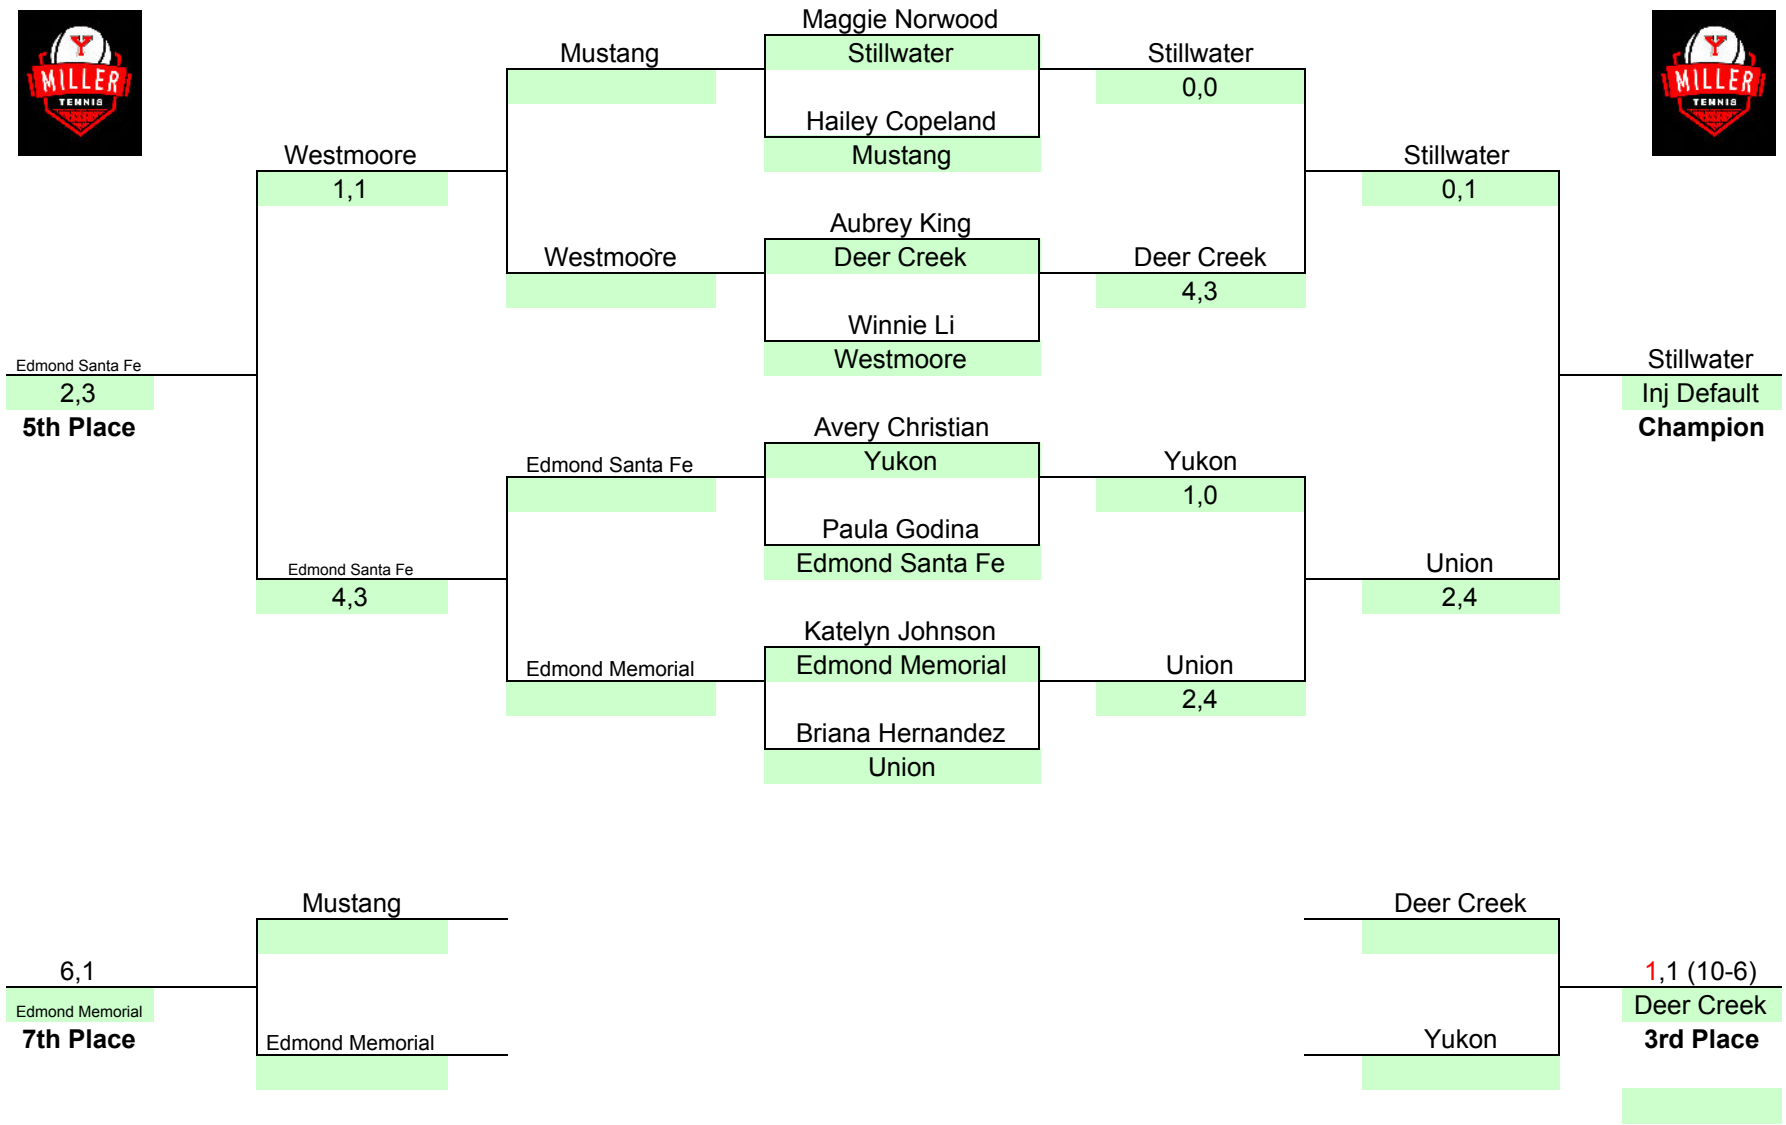

#1 Singles  
Girls

Yukon Invitational

1 Singles

18-Apr-25

Date

**#2 Singles Girls**

**Yukon Invitational**

18-Apr-25

**Date**

2 Singles

## Yukon Invitational

18-Apr-25  
Date

1 Doubles

**#2 Doubles  
Girls**

**Yukon Invitational**

18-Apr-25

**Date**

2 Doubles