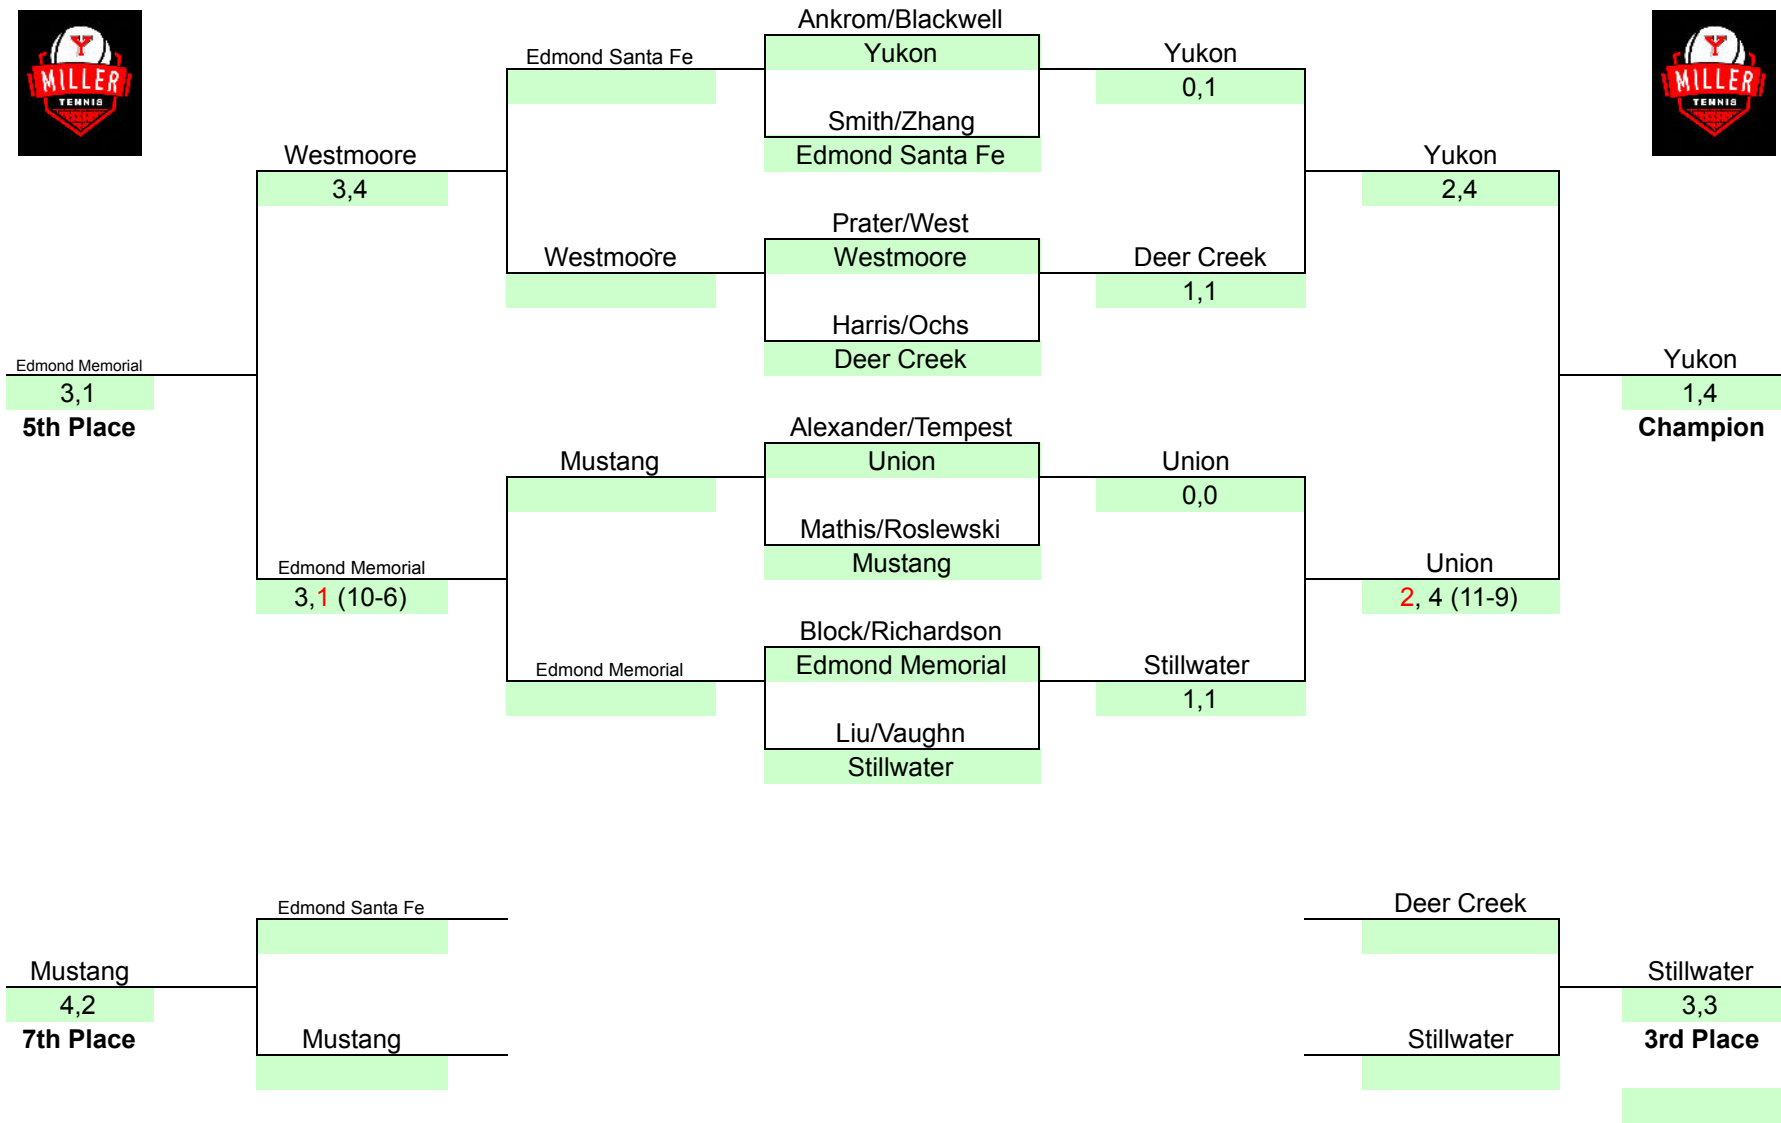

# #1 Doubles Girls

## Yukon Invitational

18-Apr-25  
Date

1 Doubles

**#2 Doubles  
Girls**

**Yukon Invitational**

18-Apr-25

**Date**

2 Doubles